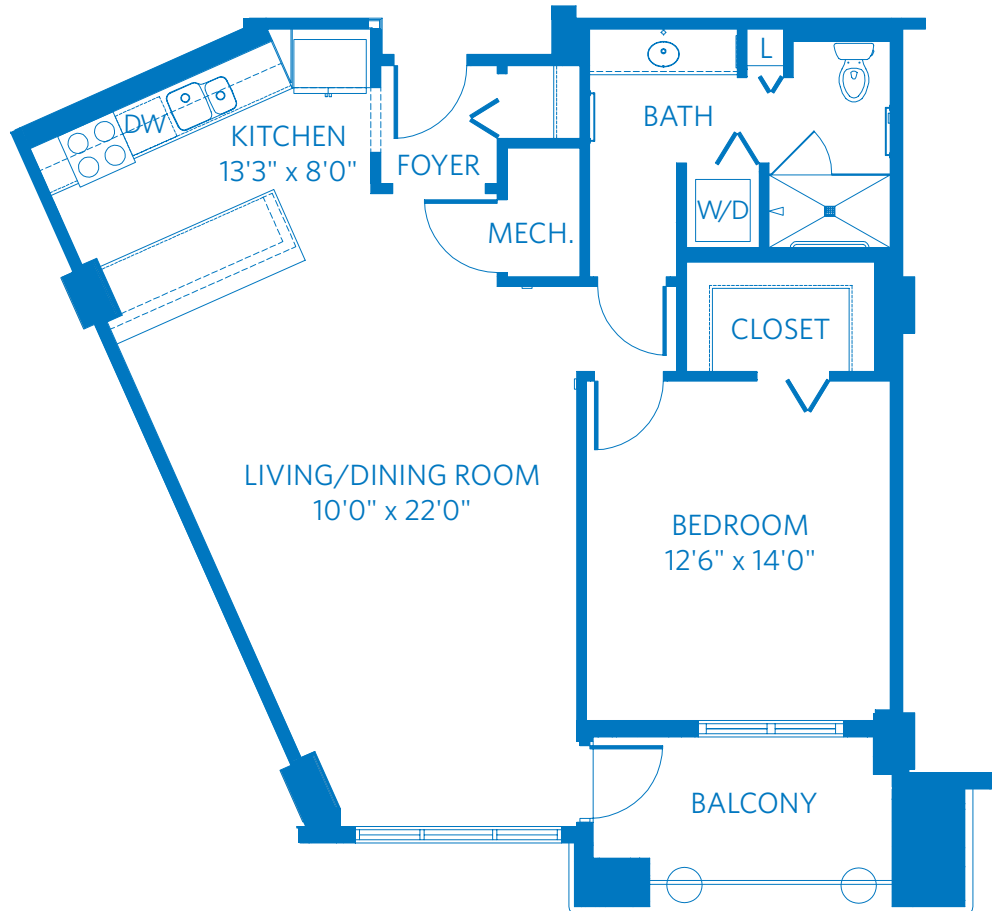

CAPRI

ONE BEDROOM, ONE BATH
957 SQUARE FEET—1/8"=1' SCALE

All plans and dimensions are approximate.
The community reserves the right to make changes.

23005 North 74th Street
Scottsdale, AZ 85255
480.342.9800
ViLiving.com