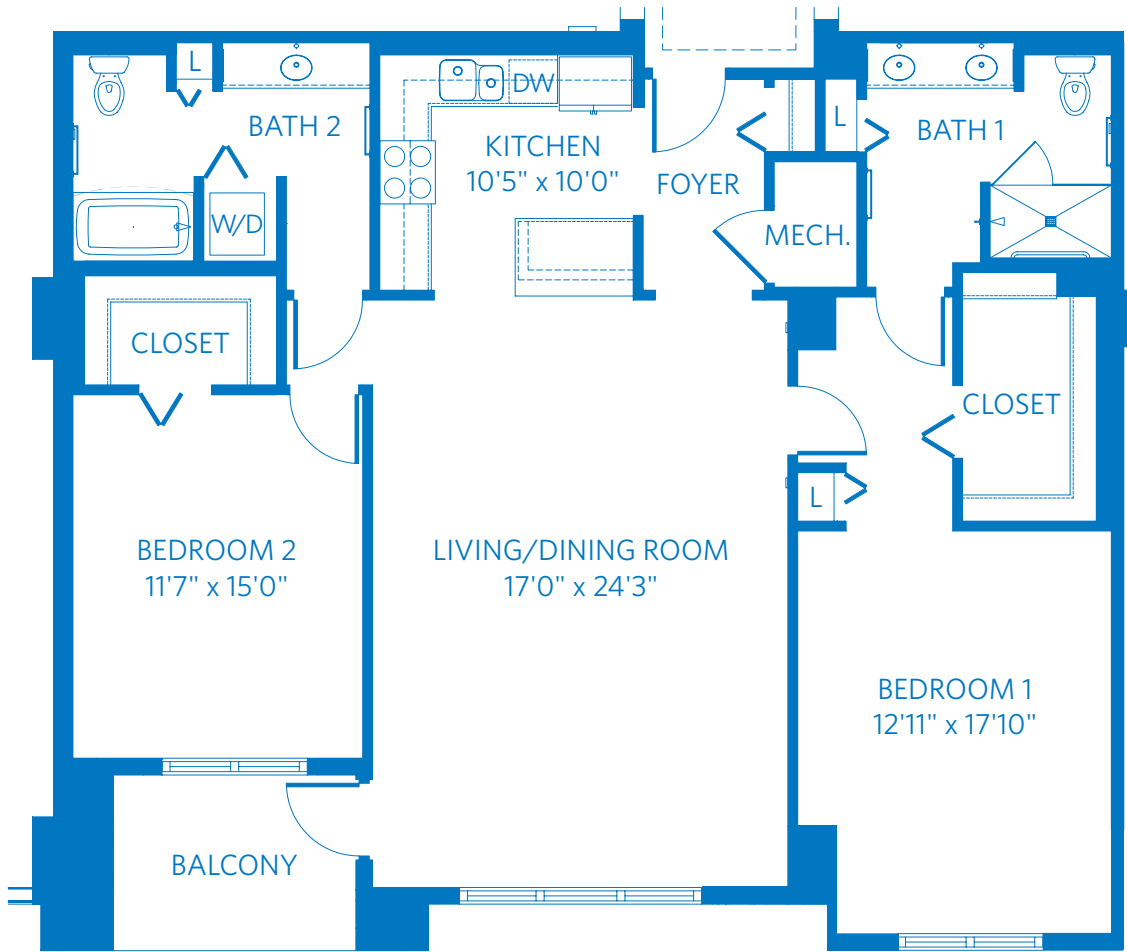

FIRENZA A

TWO BEDROOM, TWO BATH
1,516 SQUARE FEET—1/8"=1' SCALE

All plans and dimensions are approximate.
The community reserves the right to make changes.

23005 North 74th Street
Scottsdale, AZ 85255
480.342.9800
ViLiving.com