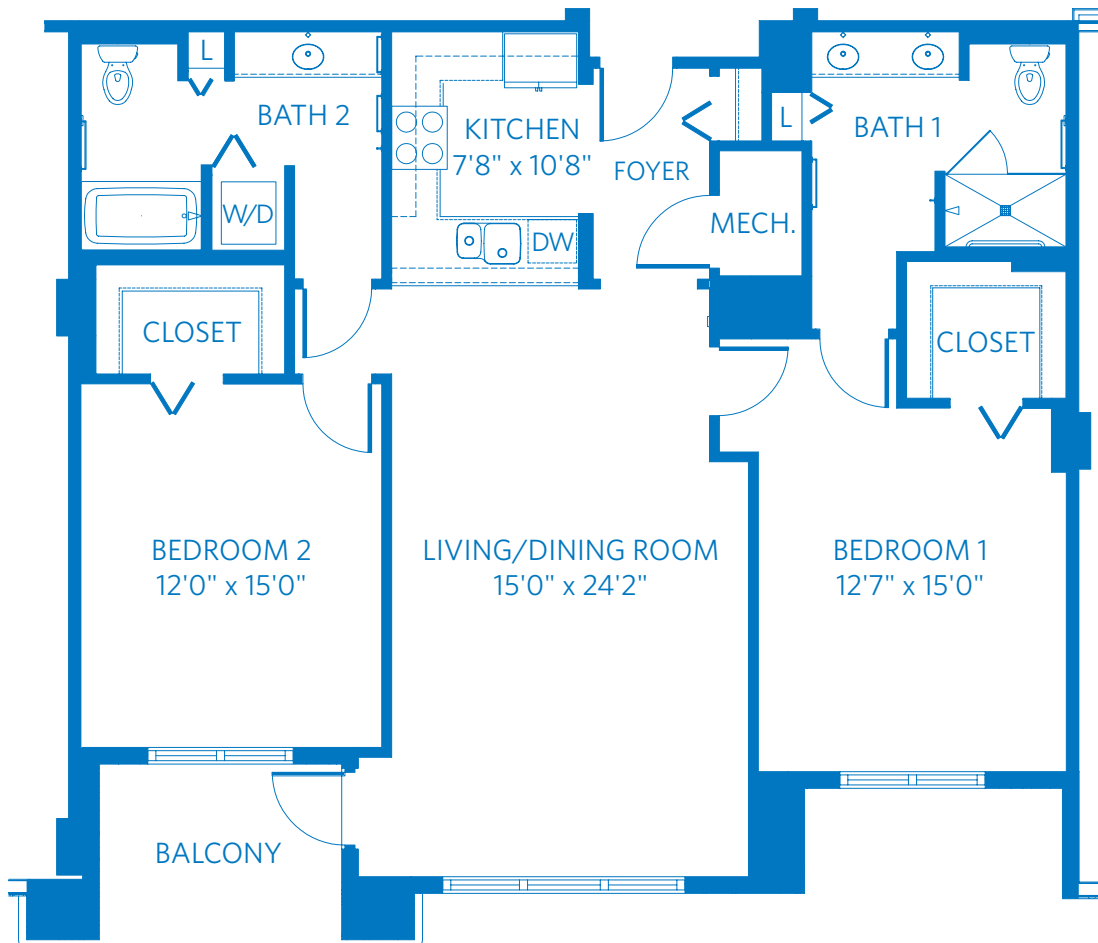

# NAPOLI

TWO BEDROOM, TWO BATH  
1,365 SQUARE FEET—1/8"=1' SCALE

All plans and dimensions are approximate.  
The community reserves the right to make changes.

23005 North 74th Street  
Scottsdale, AZ 85255  
480.342.9800  
ViLiving.com