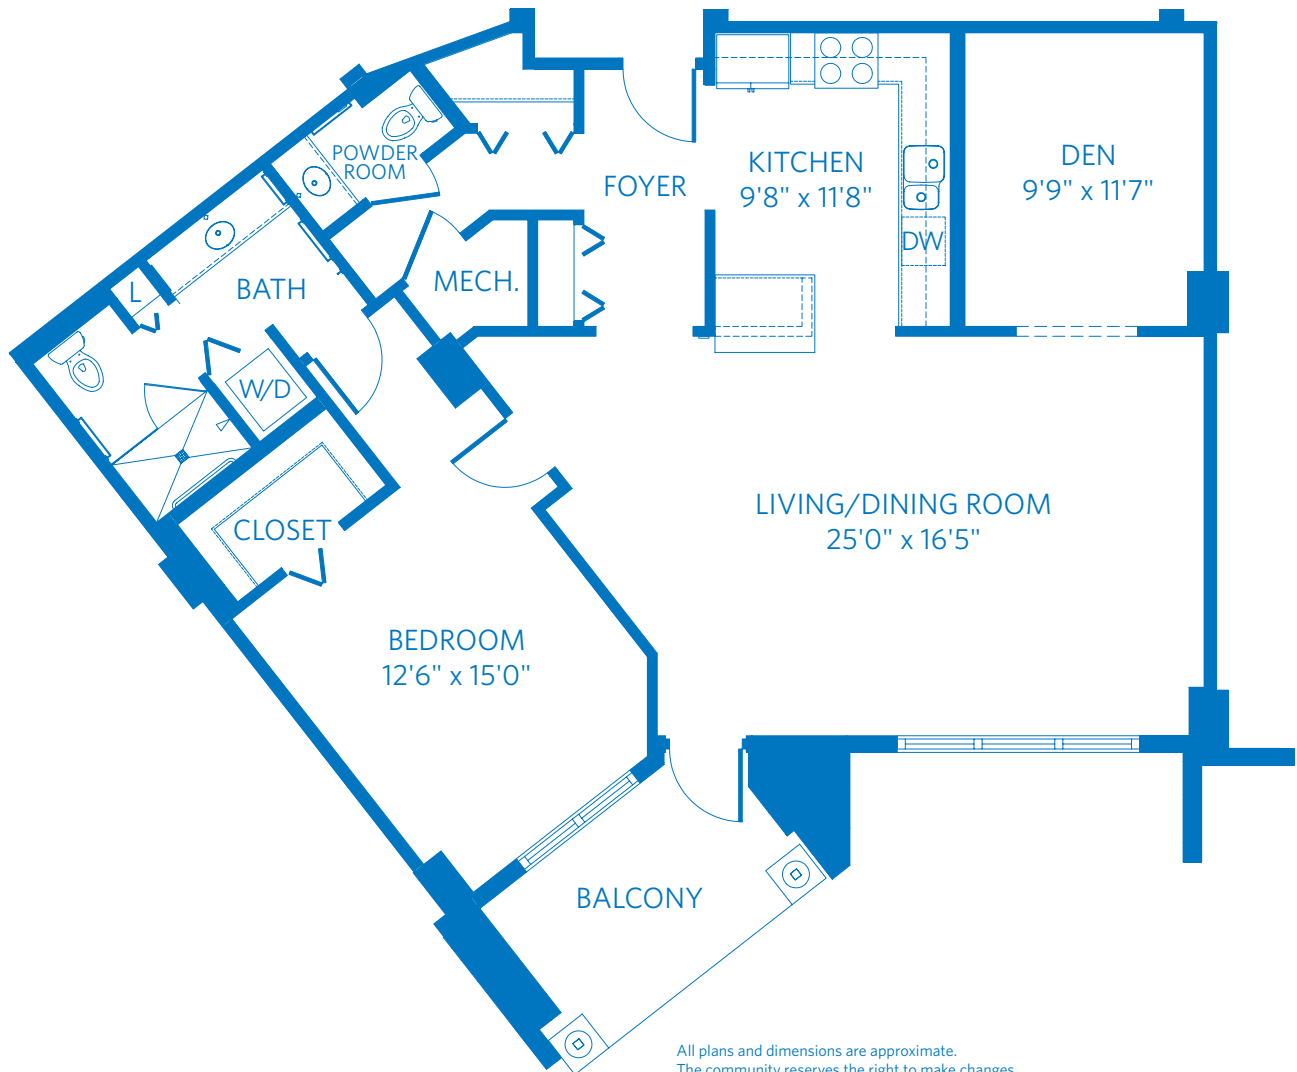

# PARMA

ONE BEDROOM WITH DEN, ONE AND A HALF BATH  
1,279 SQUARE FEET—1/8"=1' SCALE

All plans and dimensions are approximate.  
The community reserves the right to make changes.

23005 North 74th Street  
Scottsdale, AZ 85255  
480.342.9800  
ViLiving.com