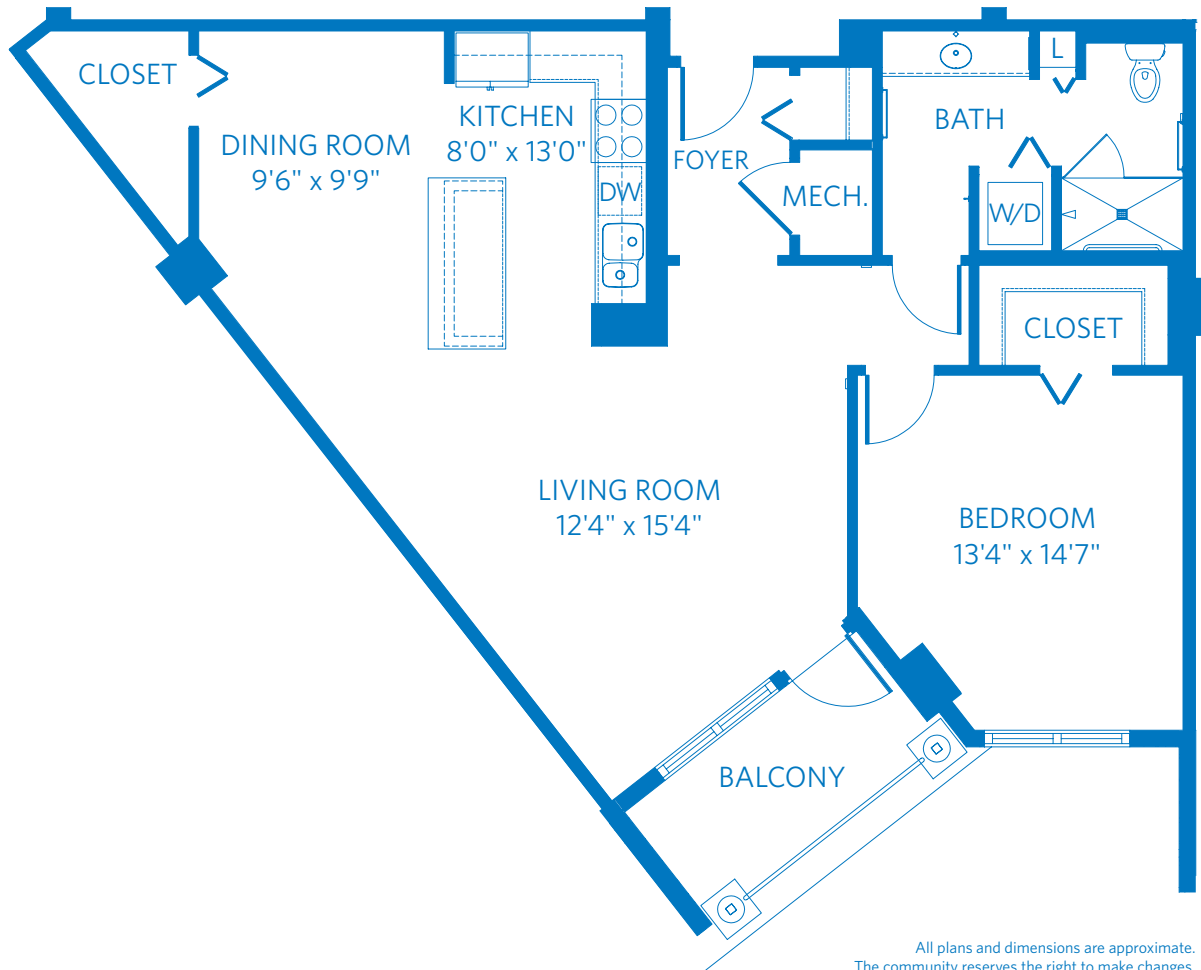

PISA

ONE BEDROOM, ONE BATH
1,097 SQUARE FEET—1/8"=1' SCALE

23005 North 74th Street
Scottsdale, AZ 85255
480.342.9800
ViLiving.com