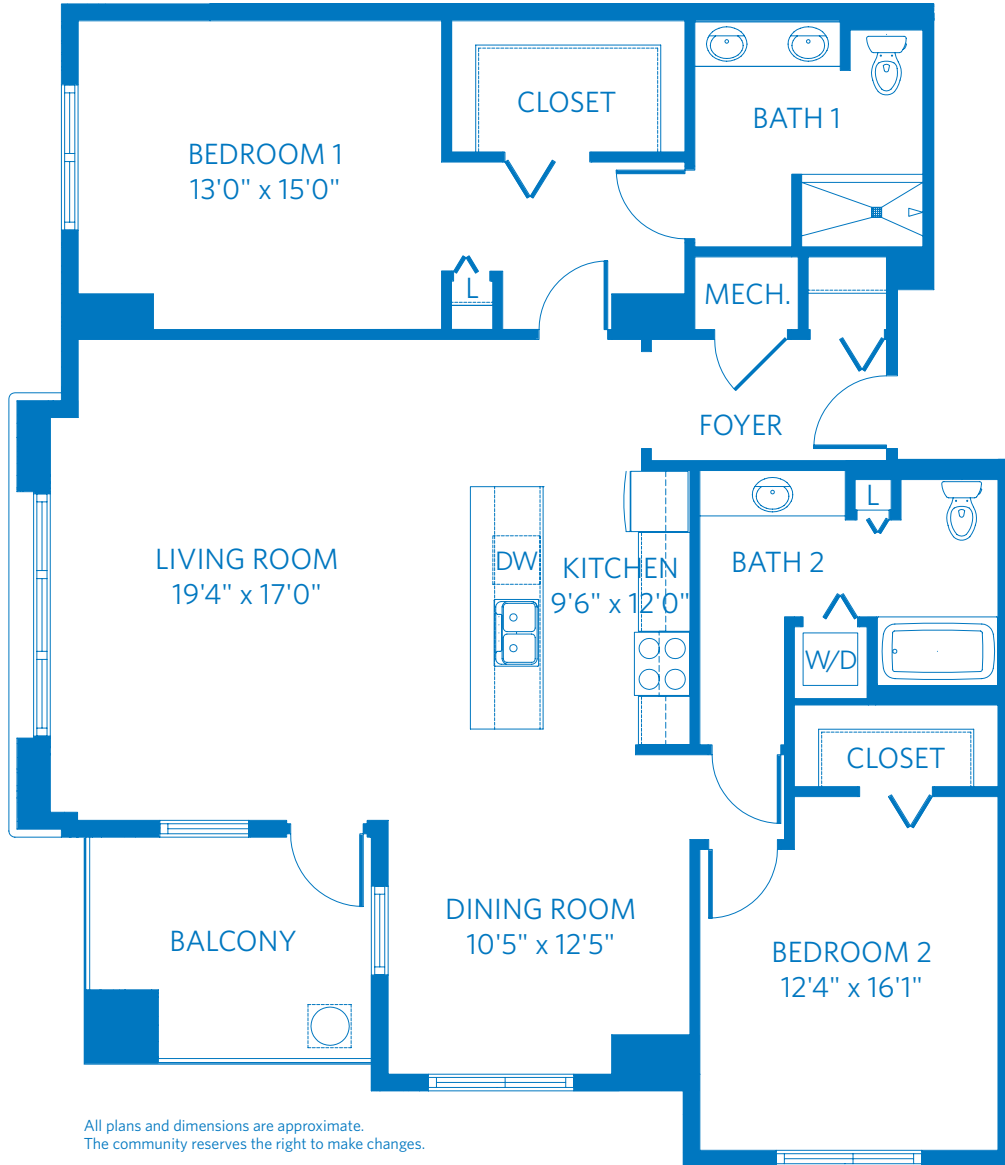

# PORTOFINO

TWO BEDROOM, TWO BATH  
1,601 SQUARE FEET—1/8"=1' SCALE

23005 North 74th Street  
Scottsdale, AZ 85255  
480.342.9800  
ViLiving.com