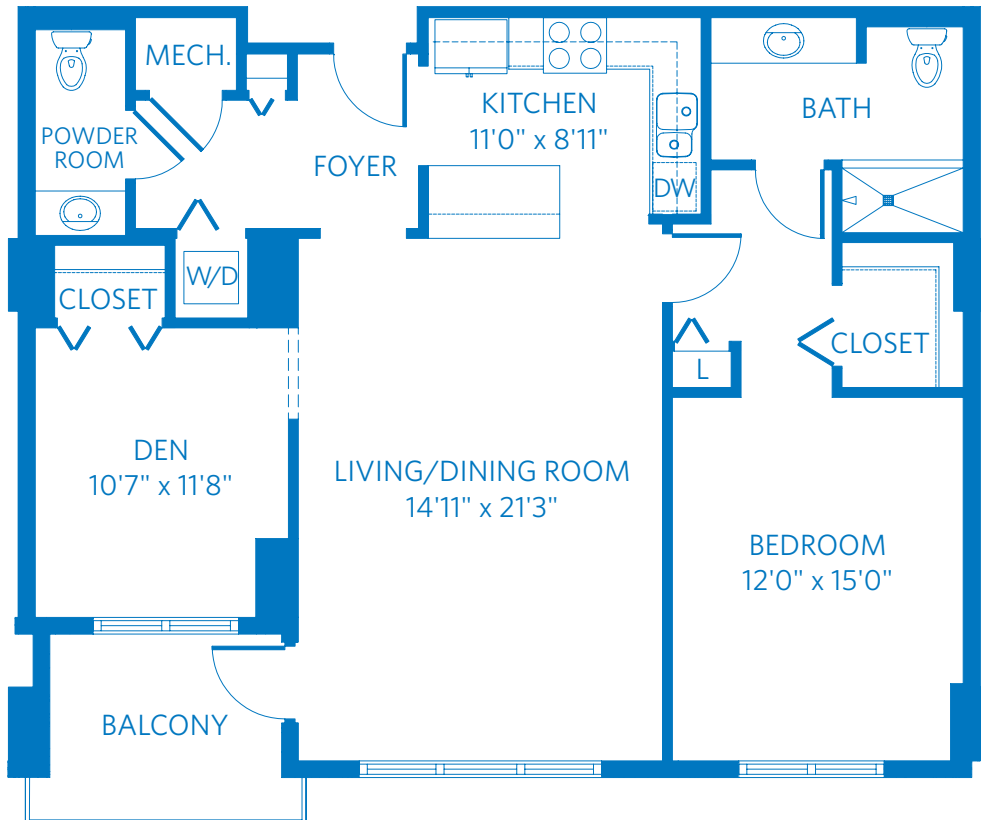

# ROMA

ONE BEDROOM WITH DEN, ONE AND A HALF BATH  
1,168 SQUARE FEET—1/8"=1' SCALE

All plans and dimensions are approximate.  
The community reserves the right to make changes.

23005 North 74th Street  
Scottsdale, AZ 85255  
480.342.9800  
ViLiving.com