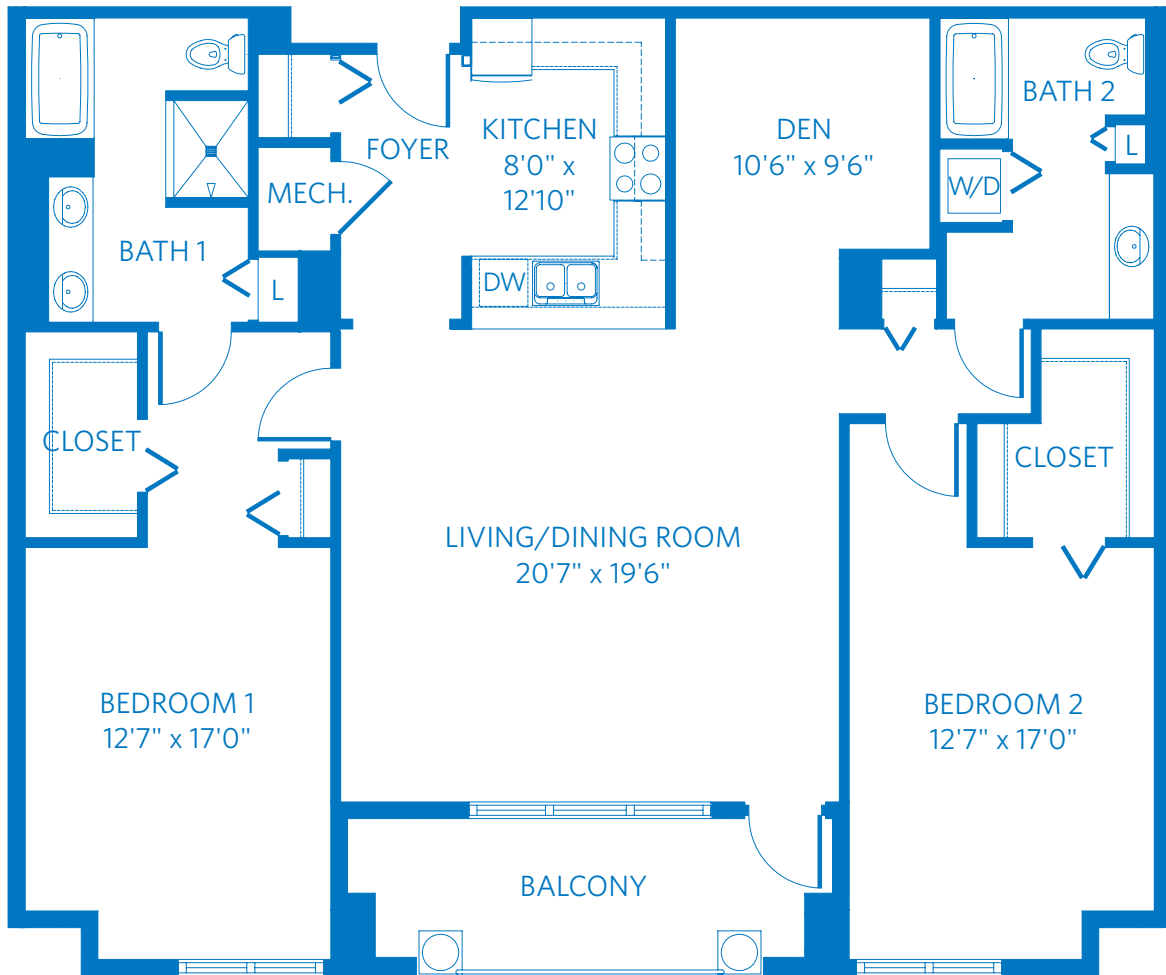

SIENA

TWO BEDROOM WITH DEN, TWO BATH
1,742 SQUARE FEET—1/8"=1' SCALE

All plans and dimensions are approximate.
The community reserves the right to make changes.

23005 North 74th Street
Scottsdale, AZ 85255
480.342.9800
ViLiving.com