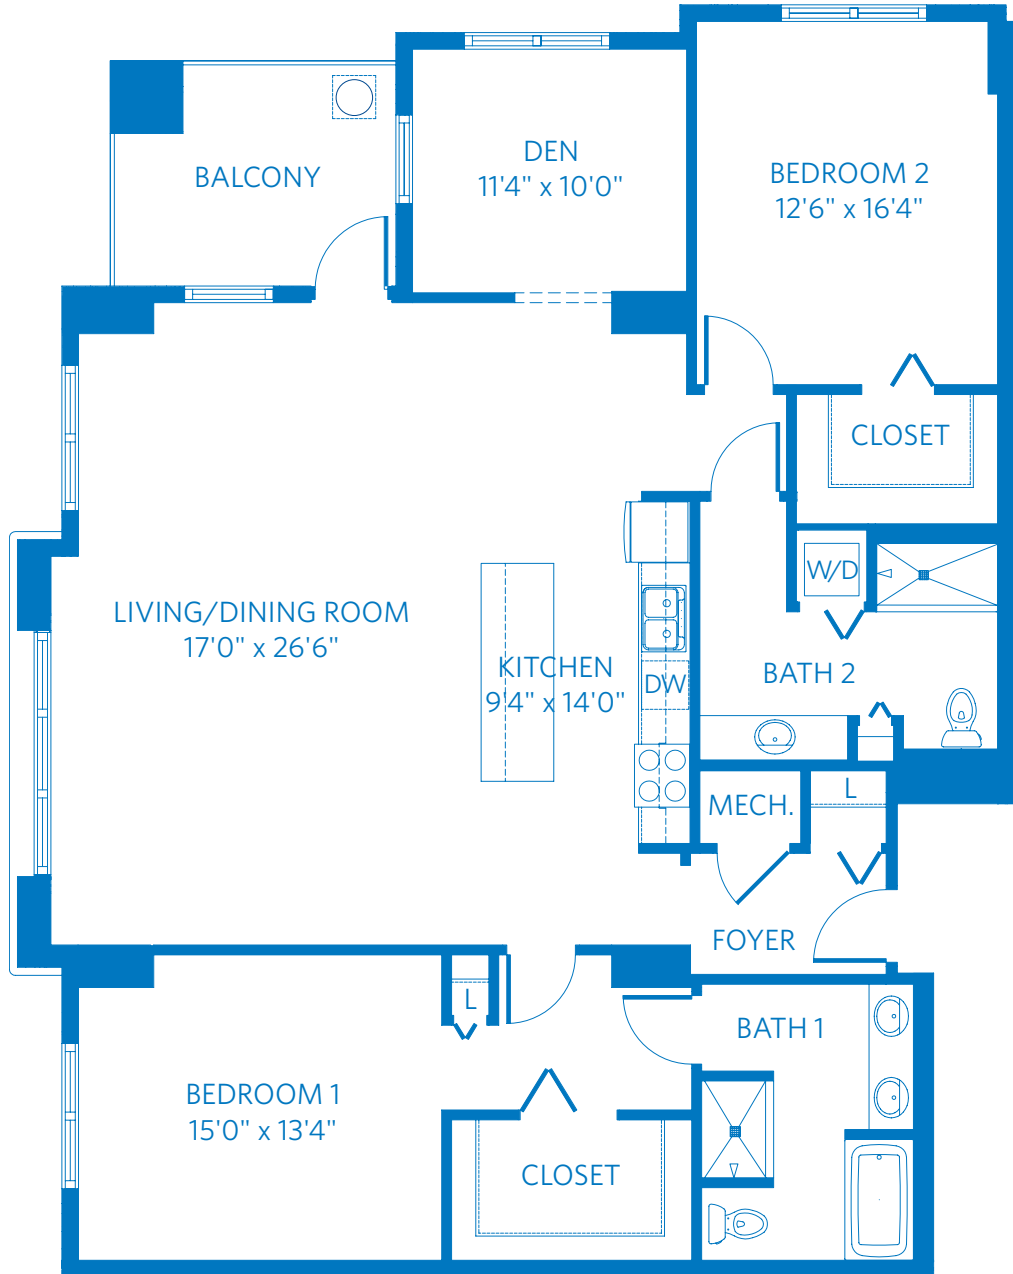

VERONA

TWO BEDROOM WITH DEN, TWO BATH
1,815 SQUARE FEET—1/8"=1' SCALE

All plans and dimensions are approximate.
The community reserves the right to make changes.

23005 North 74th Street
Scottsdale, AZ 85255
480.342.9800
ViLiving.com