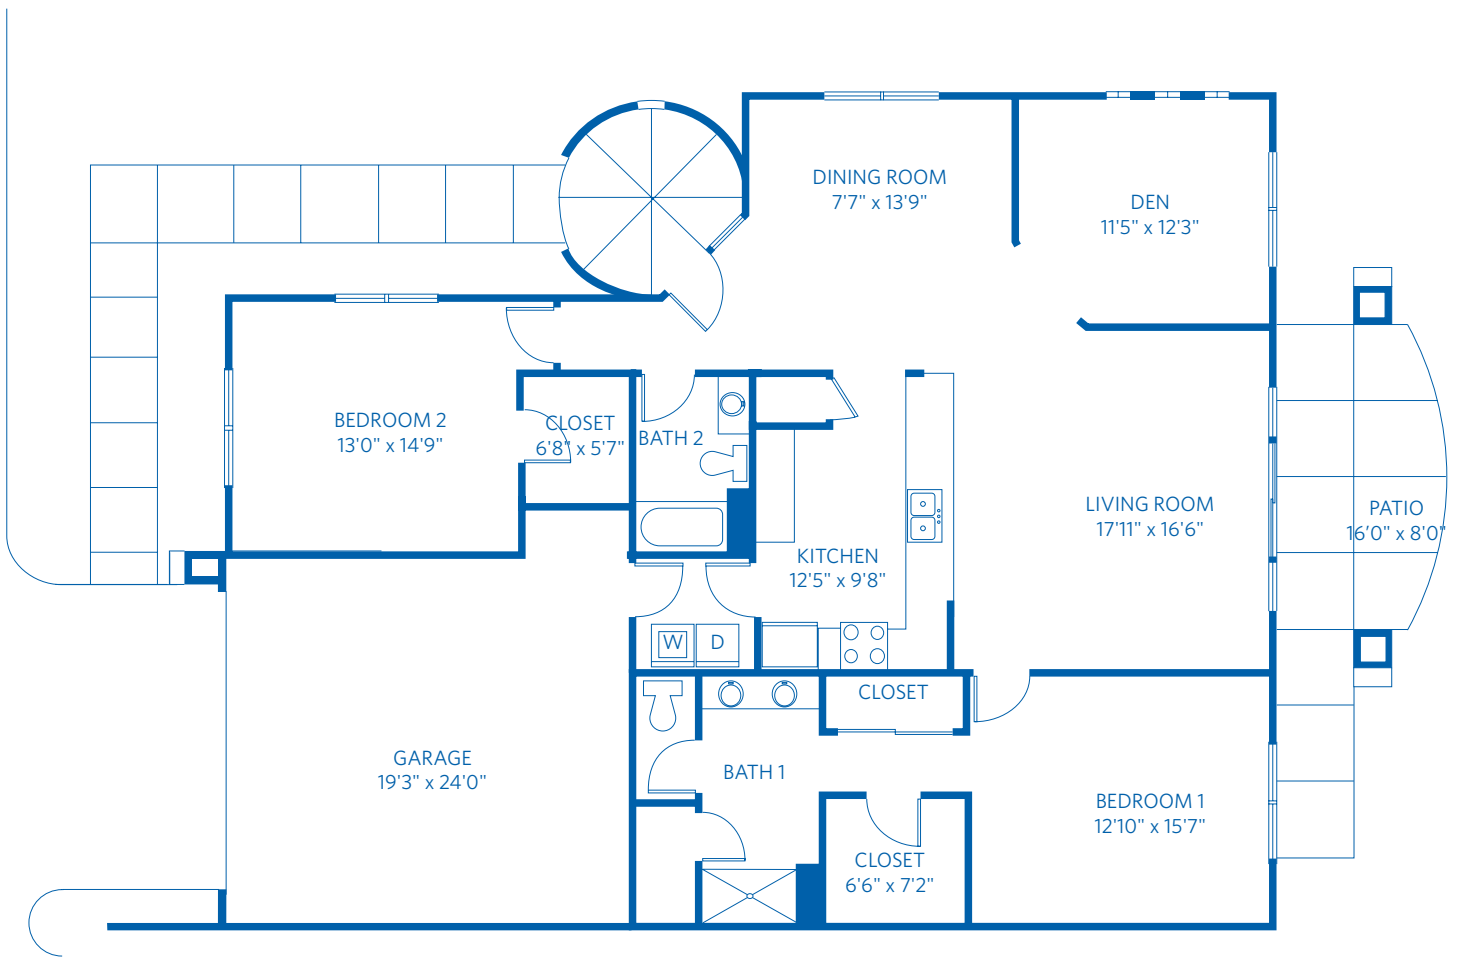

AT GRAYHAWK

Redefining
**SENIOR
LIVING**

SIERRA

Casita 2 Bedroom + Den + 2 Bath
1,712 Square Feet

7501 East Thompson Peak Parkway, Scottsdale, AZ 85255

888.939.6347

Learn more at Grayhawk.ViLiving.com

All plans and dimensions are approximate.
The community reserves the right to make changes.

AT GRAYHAWK

Redefining
**SENIOR
LIVING**

SIERRA

Casita 2 Bedroom + Den + 2 Bath
1,712 Square Feet

7501 East Thompson Peak Parkway, Scottsdale, AZ 85255

888.939.6347

Learn more at Grayhawk.ViLiving.com

Computer renderings only.
Floor plan and renderings subject to change.