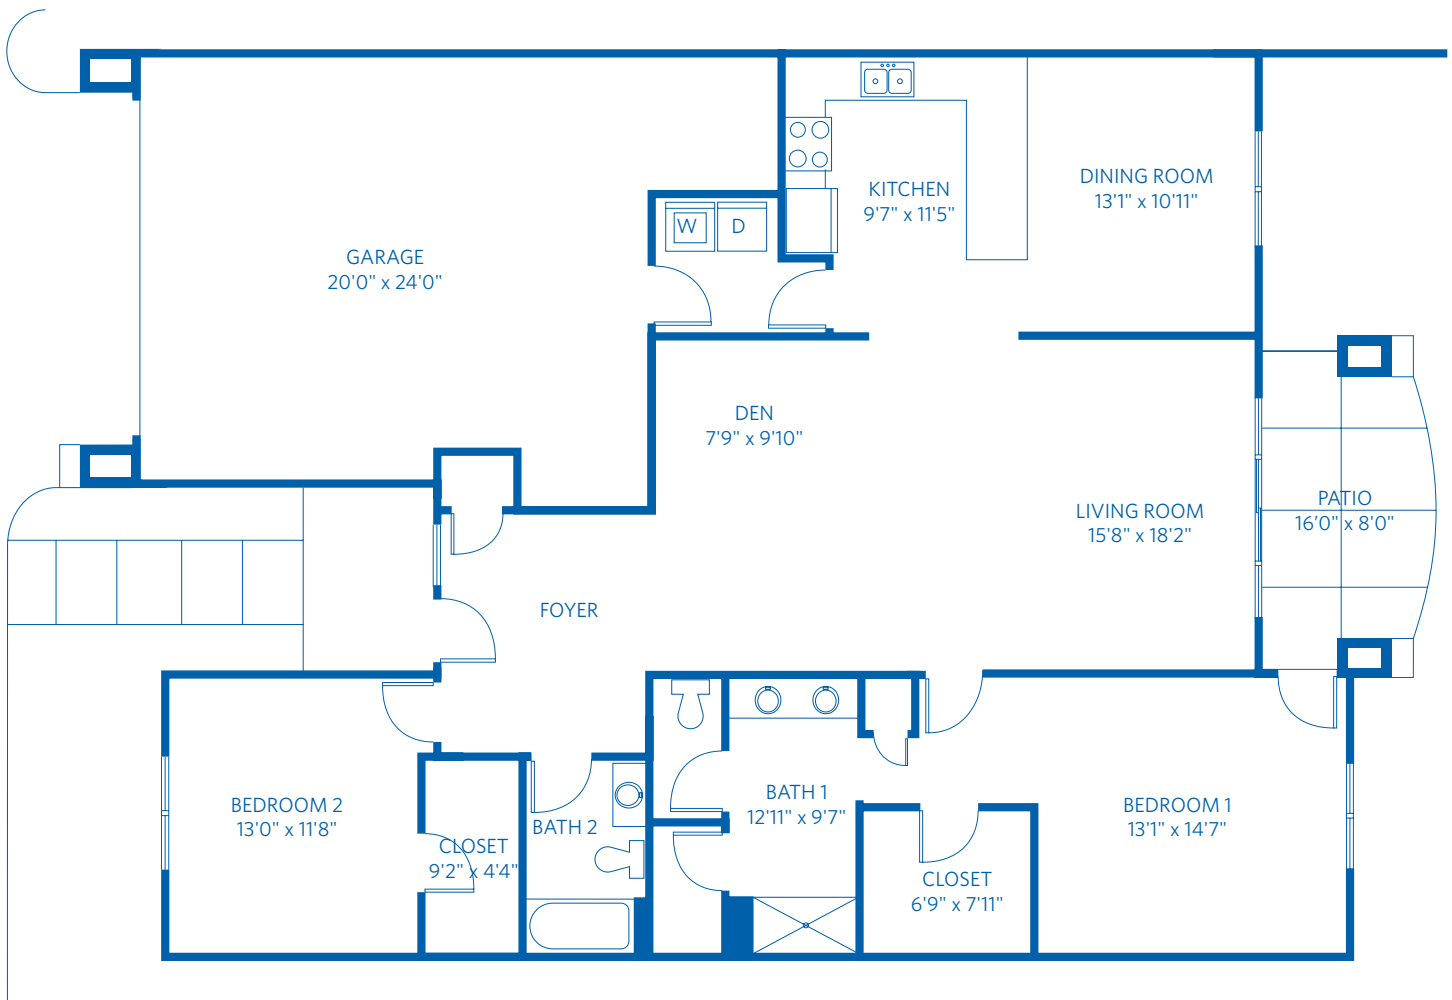

AT GRAYHAWK

Redefining  
**SENIOR  
LIVING**

# TROVITA

Casita 2 Bedroom + Den + 2 Bath  
1,706 Square Feet

7501 East Thompson Peak Parkway, Scottsdale, AZ 85255

888.939.6347

Learn more at [Grayhawk.ViLiving.com](http://Grayhawk.ViLiving.com)

All plans and dimensions are approximate.  
The community reserves the right to make changes.

AT GRAYHAWK

*Redefining*  
**SENIOR  
LIVING**

# TROVITA

Casita 2 Bedroom + Den + 2 Bath  
1,706 Square Feet

7501 East Thompson Peak Parkway, Scottsdale, AZ 85255

888.939.6347

Learn more at [Grayhawk.ViLiving.com](http://Grayhawk.ViLiving.com)

Computer renderings only.  
Floor plan and renderings subject to change.