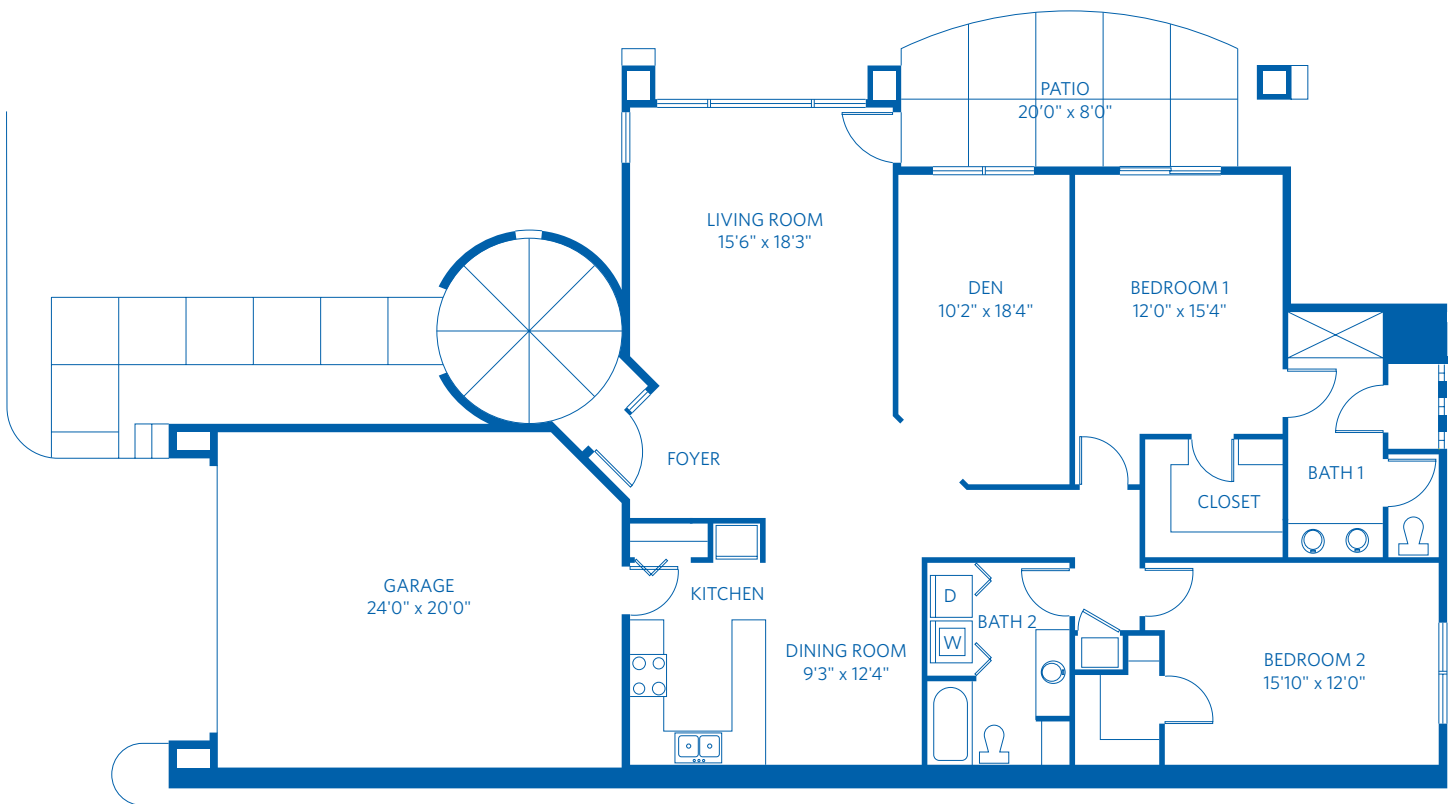

AT GRAYHAWK

Redefining  
**SENIOR  
LIVING**

# HALLIANA

Casita 2 Bedroom + Den + 2 Bath  
1,713 Square Feet

7501 East Thompson Peak Parkway, Scottsdale, AZ 85255

888.939.6347

Learn more at [Grayhawk.ViLiving.com](http://Grayhawk.ViLiving.com)

All plans and dimensions are approximate.  
The community reserves the right to make changes.

AT GRAYHAWK

*Redefining*  
**SENIOR  
LIVING**

# HALLIANA

Casita 2 Bedroom + Den + 2 Bath  
1,713 Square Feet

7501 East Thompson Peak Parkway, Scottsdale, AZ 85255

888.939.6347

Learn more at [Grayhawk.ViLiving.com](http://Grayhawk.ViLiving.com)

Computer renderings only.  
Floor plan and renderings subject to change.