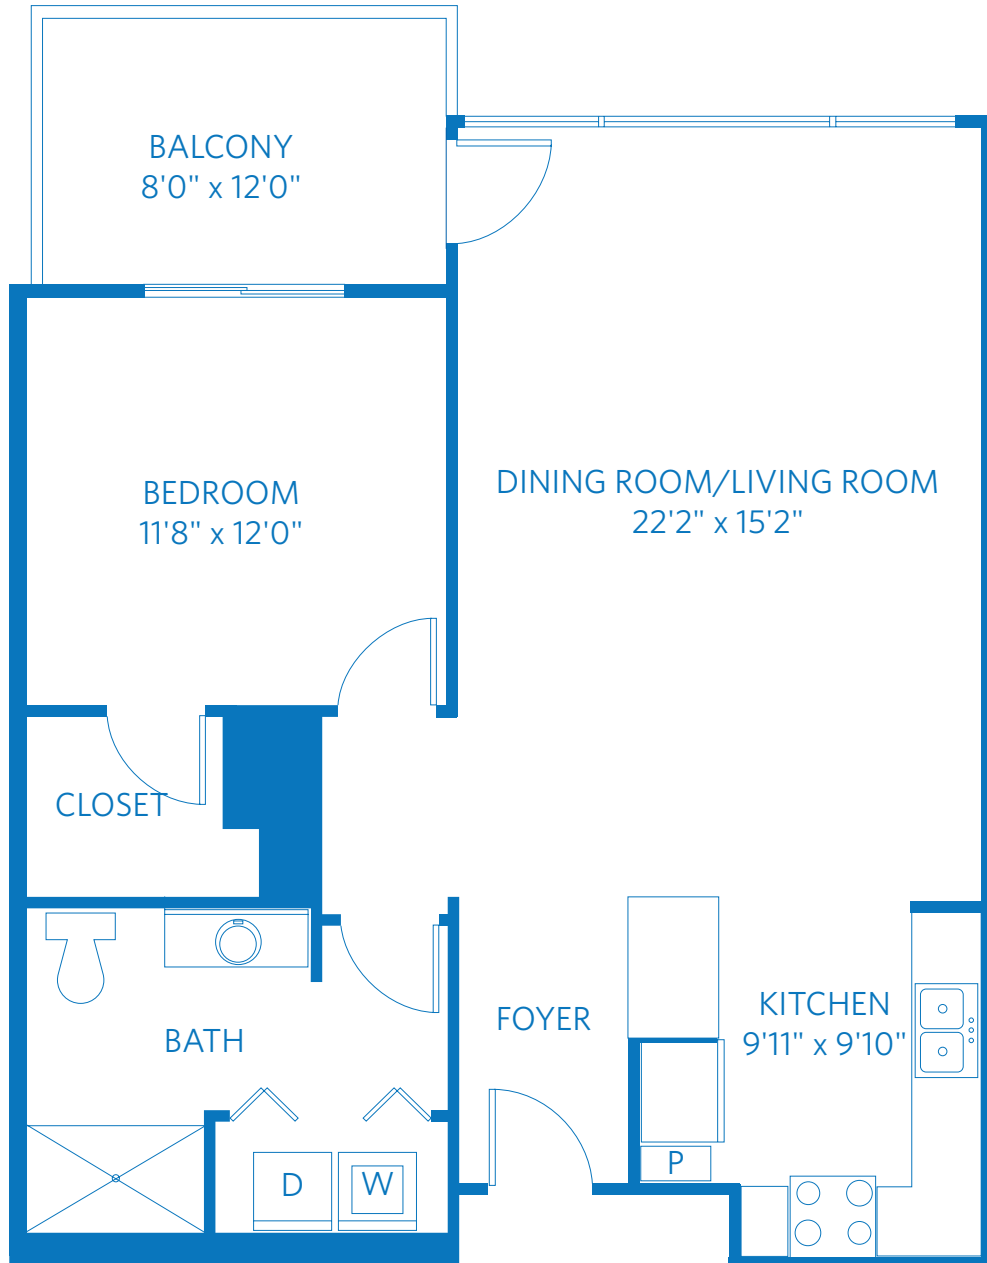

AT GRAYHAWK

Redefining
**SENIOR
LIVING**

ACACIA

1 Bedroom + 1 Bath
872 Square Feet

7501 East Thompson Peak Parkway, Scottsdale, AZ 85255

888.939.6347

Learn more at Grayhawk.ViLiving.com

All plans and dimensions are approximate.
The community reserves the right to make changes.

AT GRAYHAWK

Redefining
**SENIOR
LIVING**

ACACIA

1 Bedroom + 1 Bath
872 Square Feet

7501 East Thompson Peak Parkway, Scottsdale, AZ 85255

888.939.6347

Learn more at Grayhawk.ViLiving.com

Computer renderings only.
Floor plan and renderings subject to change.