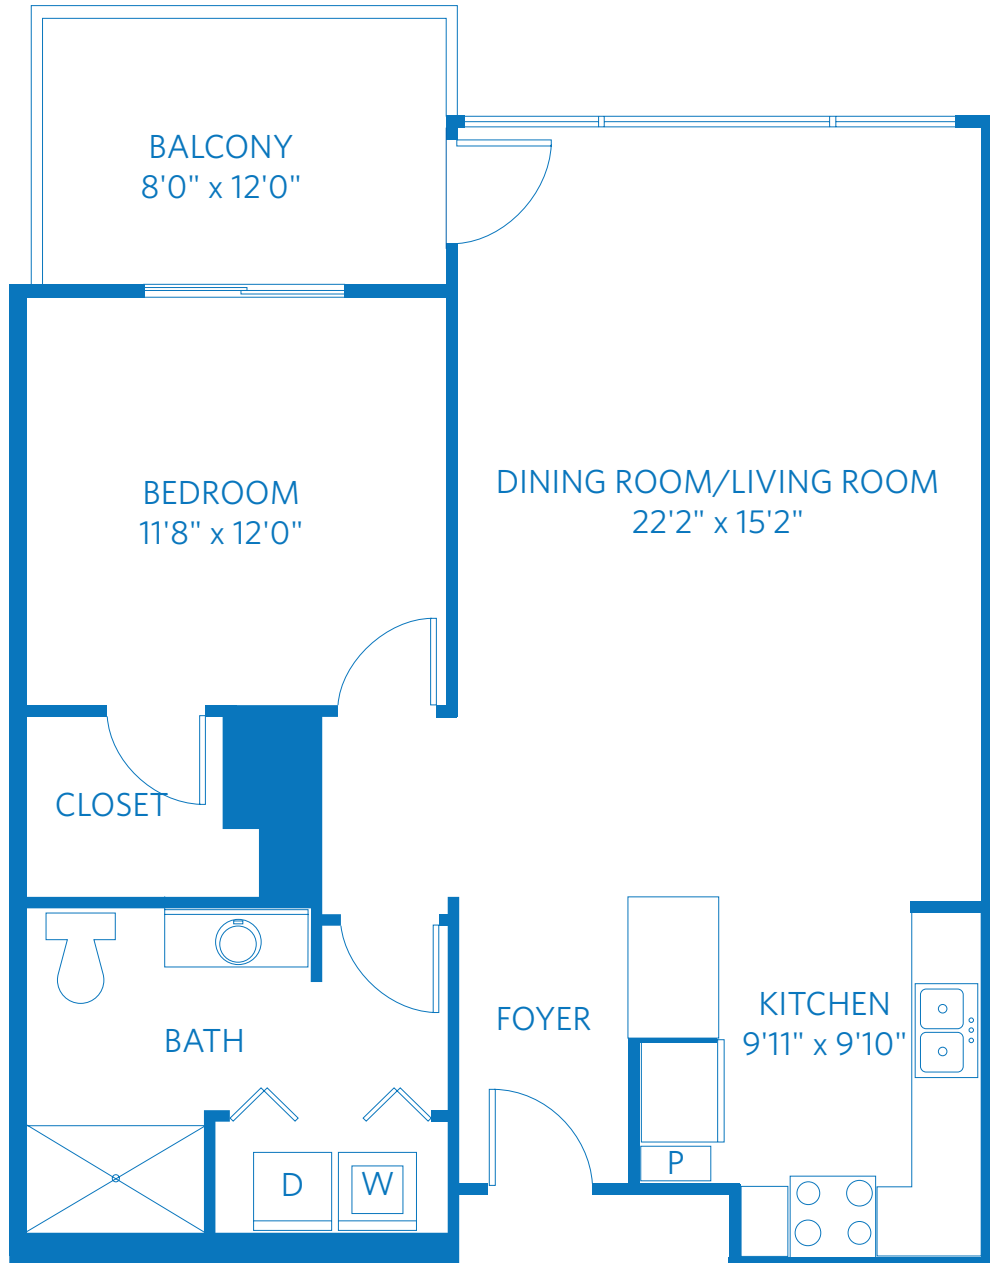

AT GRAYHAWK

Redefining
**SENIOR
LIVING**

ACACIA

1 Bedroom + 1 Bath
872 Square Feet

7501 East Thompson Peak Parkway, Scottsdale, AZ 85255

888.939.6347

Learn more at Grayhawk.ViLiving.com

Computer renderings only.
Floor plan and renderings subject to change.

AT GRAYHAWK

Redefining
**SENIOR
LIVING**

ACACIA

1 Bedroom + 1 Bath
872 Square Feet

7501 East Thompson Peak Parkway, Scottsdale, AZ 85255

888.939.6347

Learn more at Grayhawk.ViLiving.com

All plans and dimensions are approximate.
The community reserves the right to make changes.