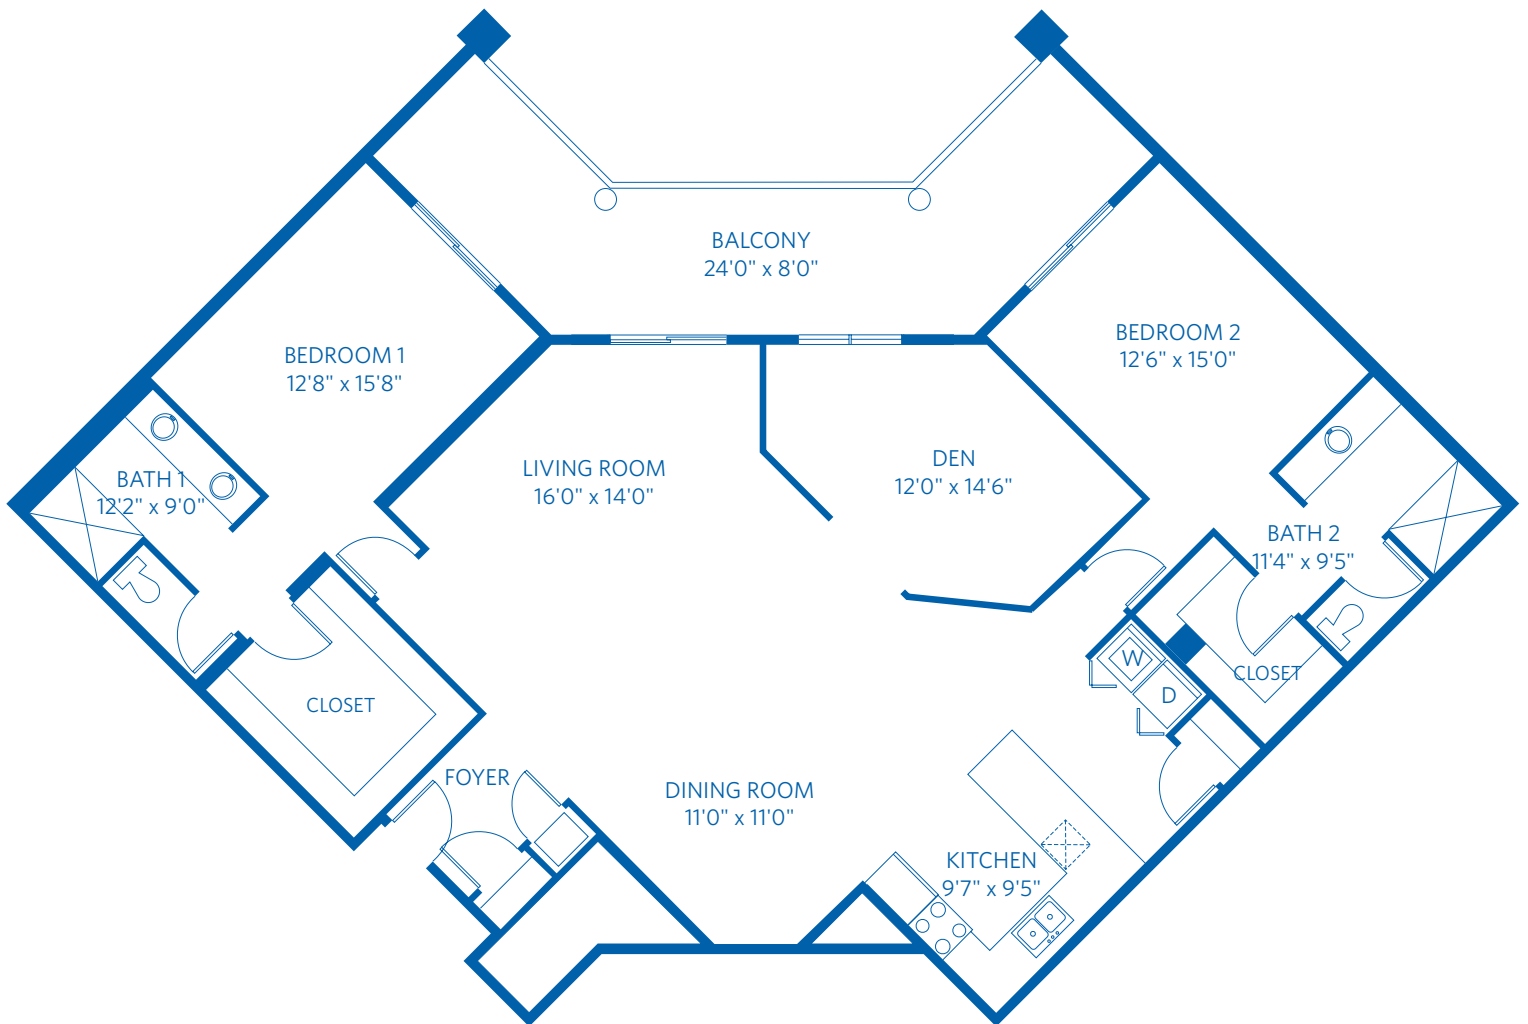

AT GRAYHAWK

Redefining
**SENIOR
LIVING**

OLEANDER SE

2 Bedroom + Den + 2 Bath
1,994 Square Feet

7501 East Thompson Peak Parkway, Scottsdale, AZ 85255

888.939.6347

Learn more at Grayhawk.ViLiving.com

All plans and dimensions are approximate.
The community reserves the right to make changes.

AT GRAYHAWK

Redefining
**SENIOR
LIVING**

OLEANDER SE

2 Bedroom + Den + 2 Bath
1,994 Square Feet

7501 East Thompson Peak Parkway, Scottsdale, AZ 85255

888.939.6347

Learn more at Grayhawk.ViLiving.com

Computer renderings only.
Floor plan and renderings subject to change.