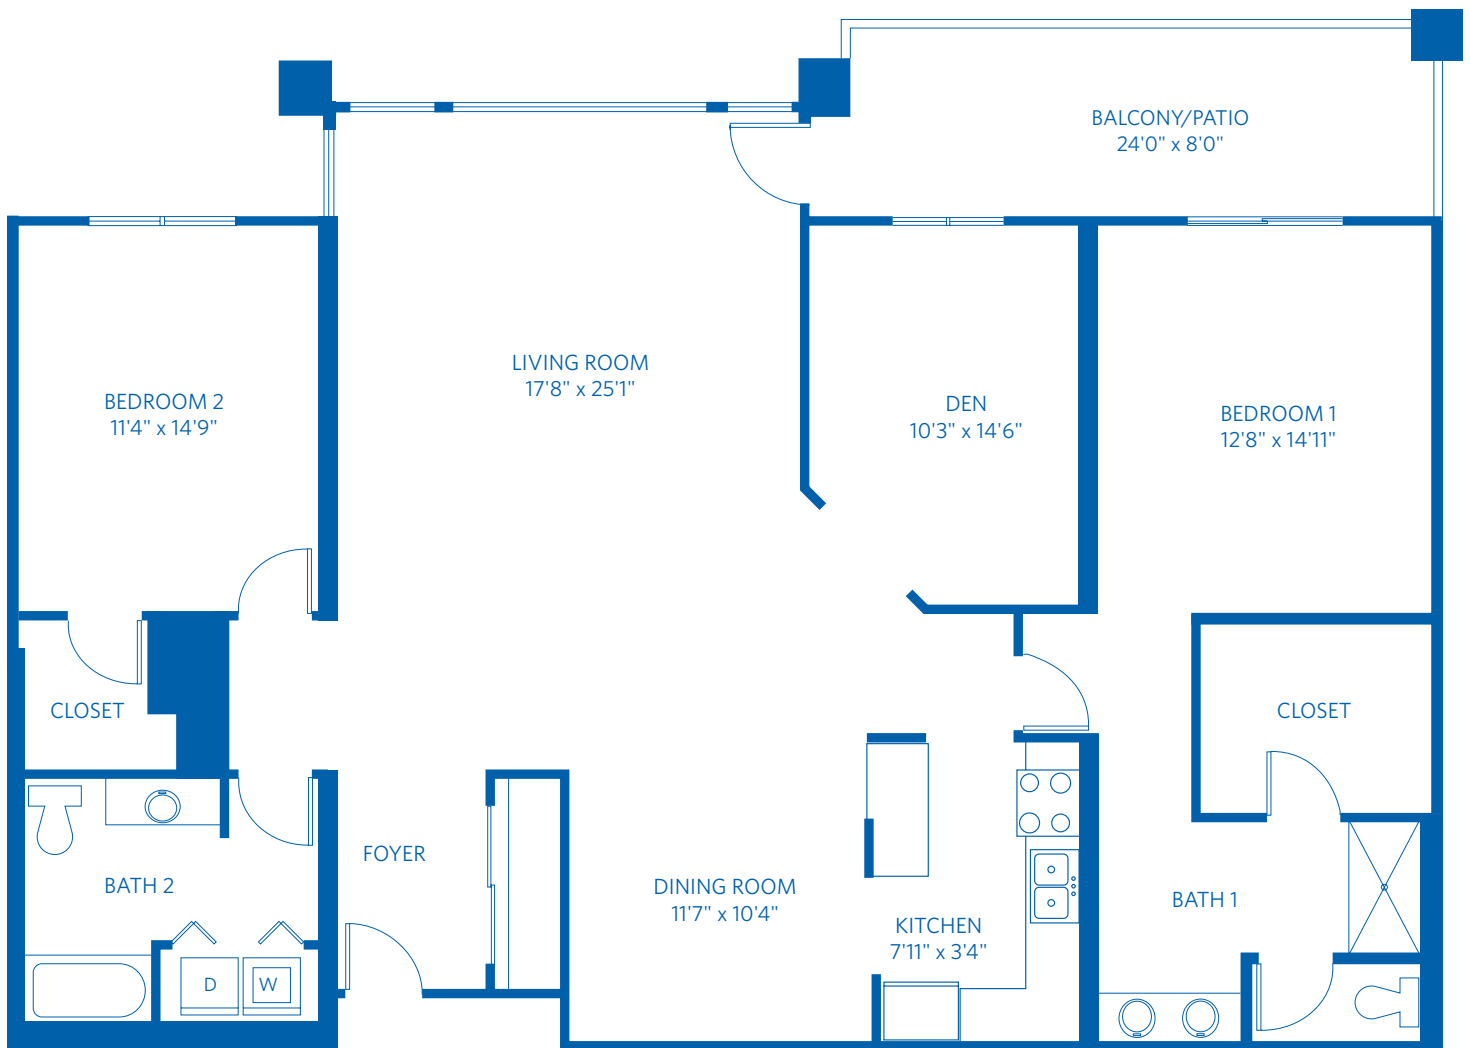

AT GRAYHAWK

Redefining
**SENIOR
LIVING**

CHOLLA

2 Bedroom + Den + 2 Bath
1,817 Square Feet

7501 East Thompson Peak Parkway, Scottsdale, AZ 85255

888.939.6347

Learn more at Grayhawk.ViLiving.com

All plans and dimensions are approximate.
The community reserves the right to make changes.

AT GRAYHAWK

Redefining
**SENIOR
LIVING**

CHOLLA

2 Bedroom + Den + 2 Bath
1,817 Square Feet

7501 East Thompson Peak Parkway, Scottsdale, AZ 85255

888.939.6347

Learn more at Grayhawk.ViLiving.com

Computer renderings only.
Floor plan and renderings subject to change.