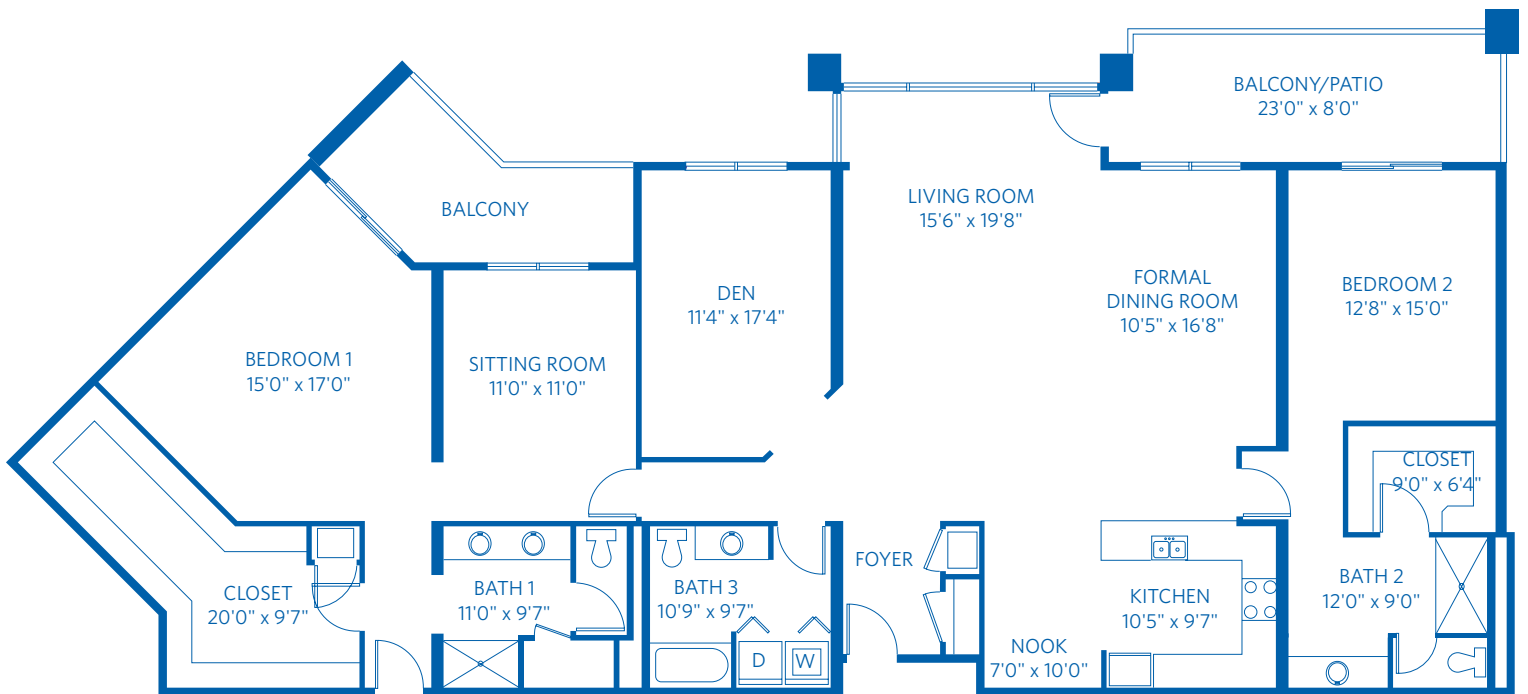

# PRIMROSE

2 Bedroom + Den + 3 Bath  
2,587 Square Feet

7501 East Thompson Peak Parkway, Scottsdale, AZ 85255

888.939.6347

Learn more at [Grayhawk.ViLiving.com](http://Grayhawk.ViLiving.com)

All plans and dimensions are approximate.  
The community reserves the right to make changes.

AT GRAYHAWK

*Redefining*  
**SENIOR  
LIVING**

# PRIMROSE

2 Bedroom + Den + 3 Bath  
2,587 Square Feet

7501 East Thompson Peak Parkway, Scottsdale, AZ 85255

888.939.6347

Learn more at [Grayhawk.ViLiving.com](http://Grayhawk.ViLiving.com)

Computer renderings only.  
Floor plan and renderings subject to change.