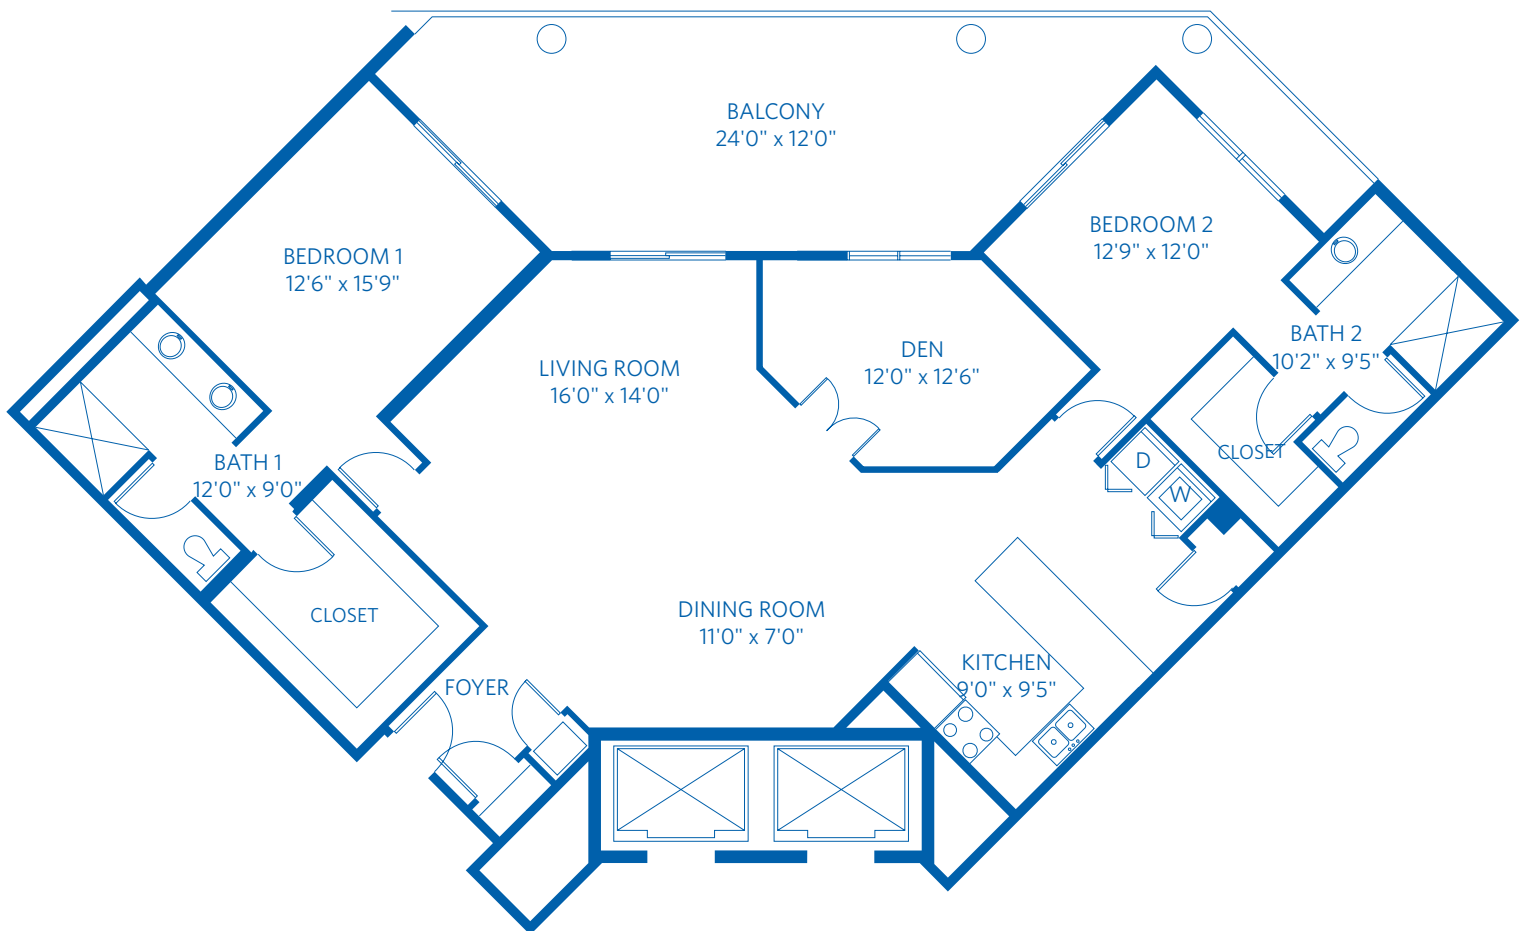

AT GRAYHAWK

Redefining
**SENIOR
LIVING**

BOUGAINVILLEA NW

2 Bedroom + Den + 2.5 Bath
1,805 Square Feet

7501 East Thompson Peak Parkway, Scottsdale, AZ 85255

888.939.6347

Learn more at Grayhawk.ViLiving.com

Computer renderings only.
Floor plan and renderings subject to change.

AT GRAYHAWK

Redefining
**SENIOR
LIVING**

BOUGAINVILLEA NW

2 Bedroom + Den + 2.5 Bath
1,805 Square Feet

7501 East Thompson Peak Parkway, Scottsdale, AZ 85255

888.939.6347

Learn more at Grayhawk.ViLiving.com

All plans and dimensions are approximate.
The community reserves the right to make changes.