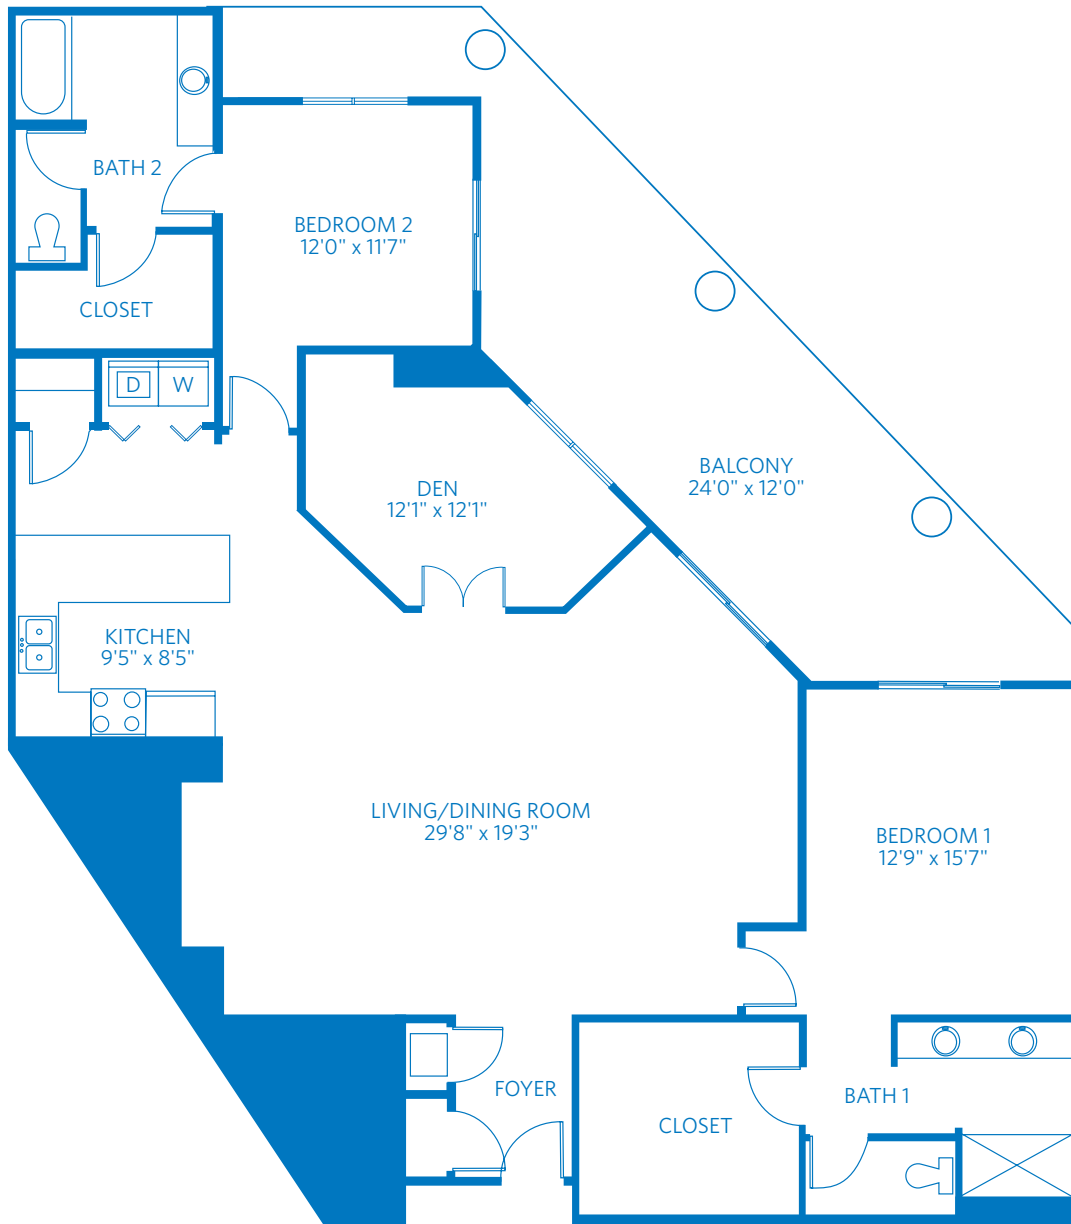

AT GRAYHAWK

Redefining  
**SENIOR  
LIVING**

# BOUGAINVILLEA NE

2 Bedroom + Den + 2 Bath  
1,900 Square Feet

7501 East Thompson Peak Parkway, Scottsdale, AZ 85255

888.939.6347

Learn more at [Grayhawk.ViLiving.com](http://Grayhawk.ViLiving.com)

All plans and dimensions are approximate.  
The community reserves the right to make changes.

AT GRAYHAWK

*Redefining*  
**SENIOR  
LIVING**

# BOUGAINVILLEA NE

2 Bedroom + Den + 2 Bath  
1,900 Square Feet

7501 East Thompson Peak Parkway, Scottsdale, AZ 85255

888.939.6347

Learn more at [Grayhawk.ViLiving.com](http://Grayhawk.ViLiving.com)

Computer renderings only.  
Floor plan and renderings subject to change.