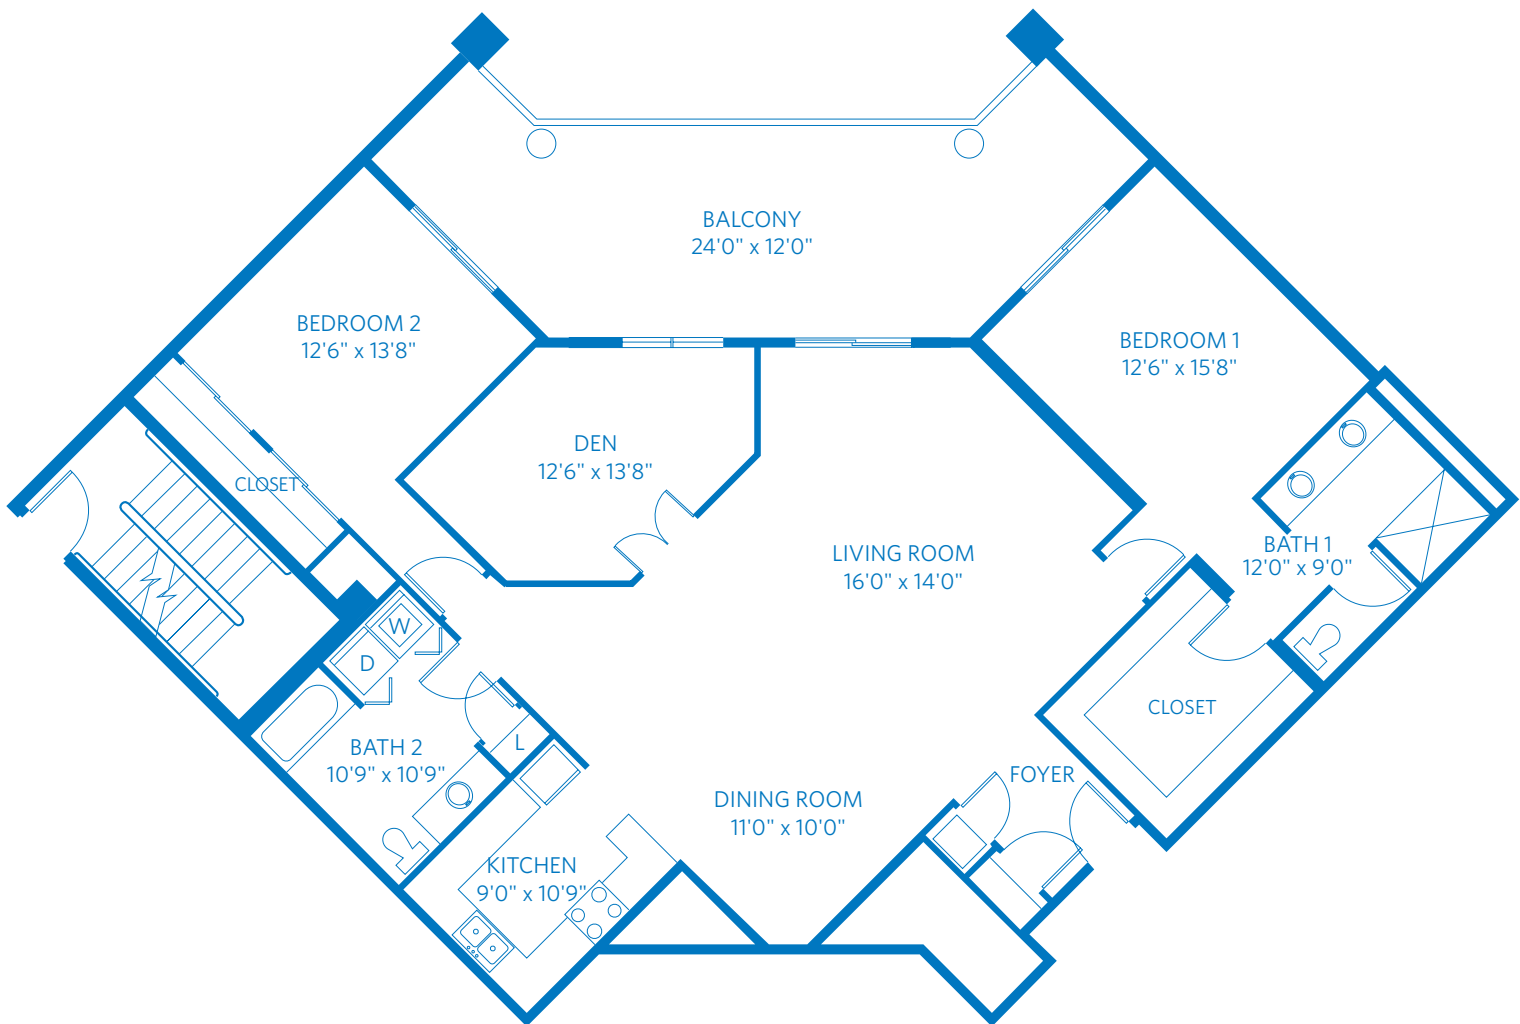

AT GRAYHAWK

Redefining
**SENIOR
LIVING**

OLEANDER SW

2 Bedroom + Den + 2 Bath
1,829 Square Feet

7501 East Thompson Peak Parkway, Scottsdale, AZ 85255

888.939.6347

Learn more at Grayhawk.ViLiving.com

Computer renderings only.
Floor plan and renderings subject to change.

AT GRAYHAWK

Redefining
**SENIOR
LIVING**

OLEANDER SW

2 Bedroom + Den + 2 Bath
1,829 Square Feet

7501 East Thompson Peak Parkway, Scottsdale, AZ 85255

888.939.6347

Learn more at Grayhawk.ViLiving.com

All plans and dimensions are approximate.
The community reserves the right to make changes.