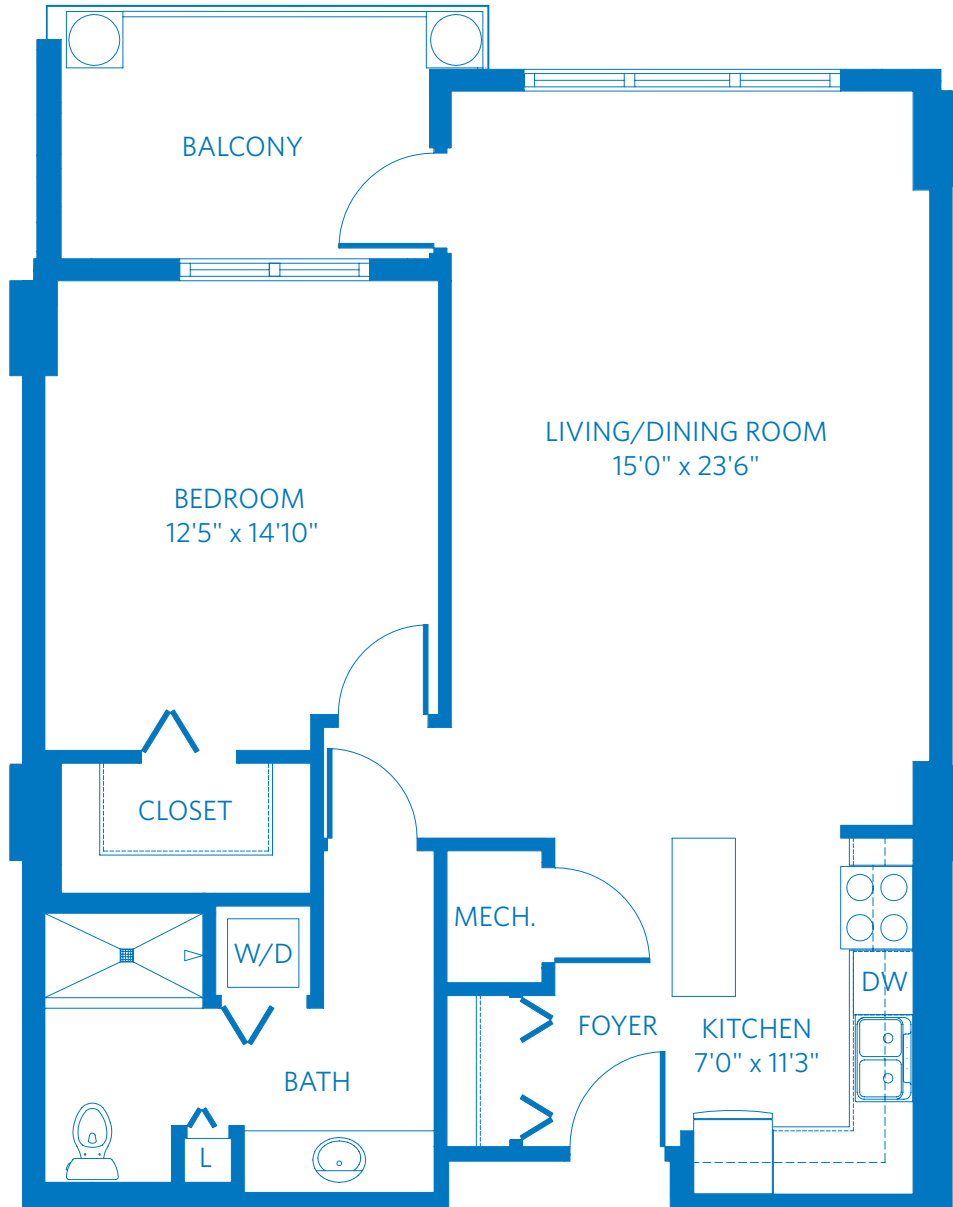

# AMALFI A

ONE BEDROOM, ONE BATH  
947 SQUARE FEET

All plans and dimensions are approximate.  
The community reserves the right to make changes.

23005 North 74th Street  
Scottsdale, AZ 85255  
480.342.9800  
ViLiving.com

AT SILVERSTONE

Redefining  
SENIOR  
LIVING