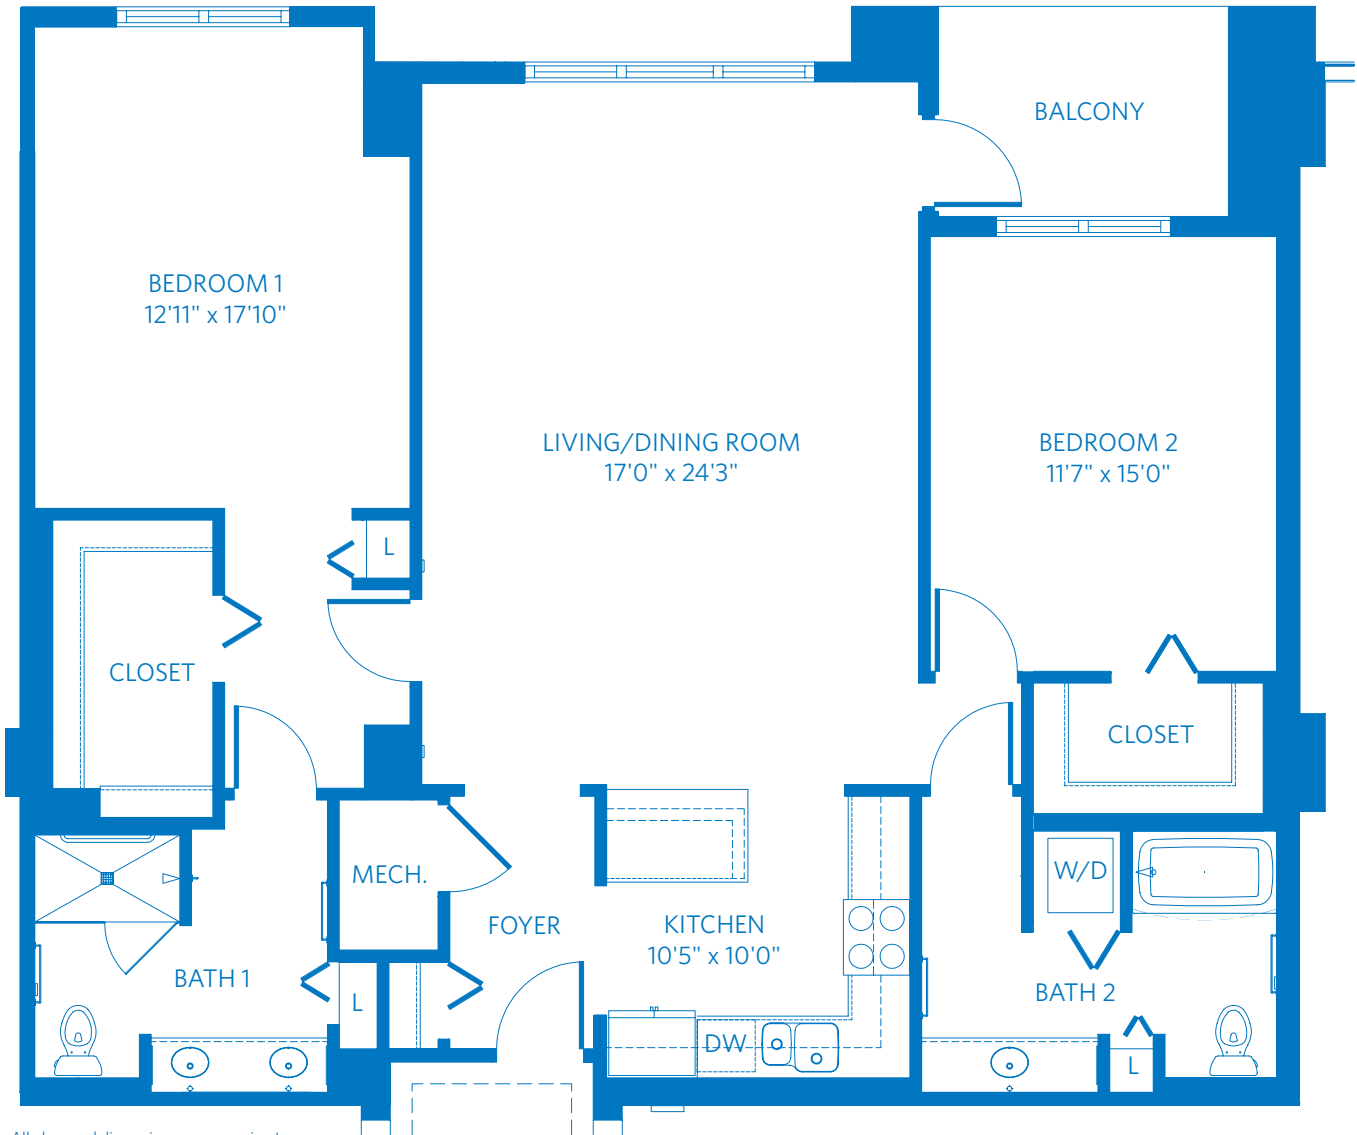

FIRENZA A

TWO BEDROOM, TWO BATH
1,516 SQUARE FEET

All plans and dimensions are approximate.
The community reserves the right to make changes.

23005 North 74th Street
Scottsdale, AZ 85255
480.342.9800
ViLiving.com

AT SILVERSTONE

Redefining
**SENIOR
LIVING**