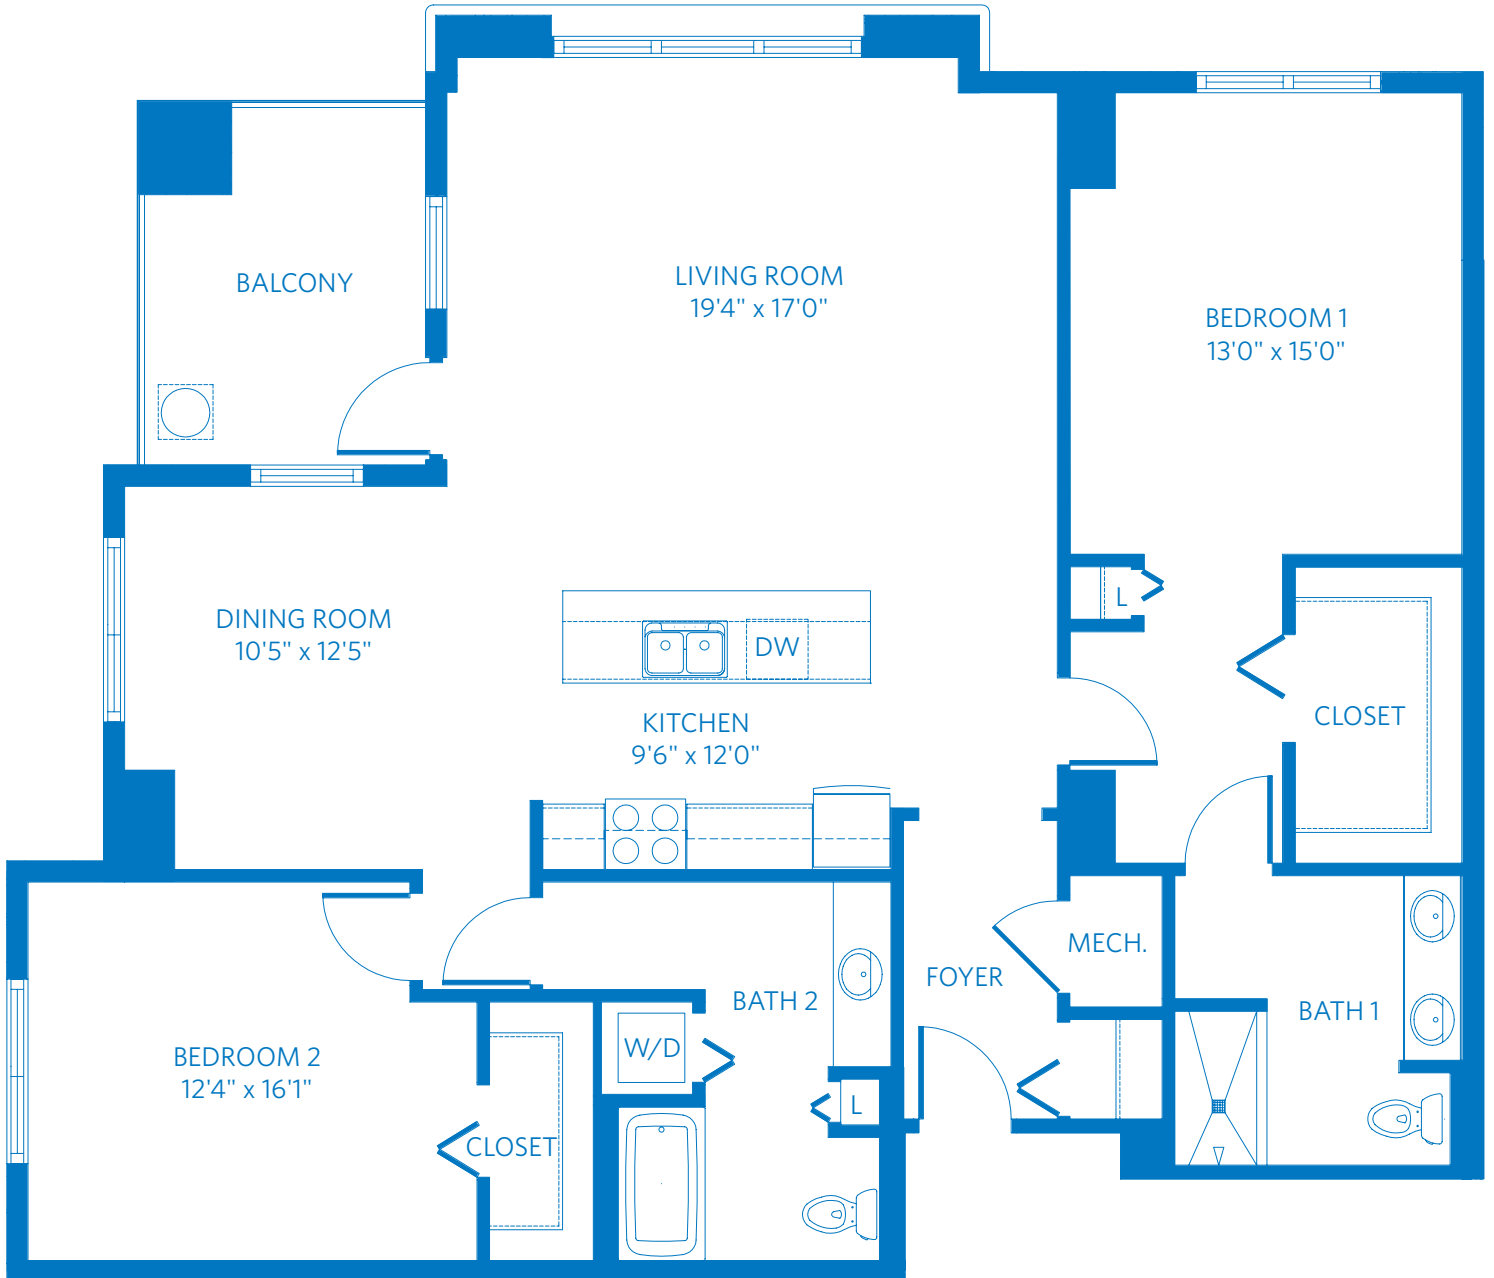

# PORTOFINO

2 Bedroom + 2 Bath  
1,601 Square Feet

23005 N. 74th Street, Scottsdale, AZ 85255

888.969.8420

Learn more at [Silverstone.ViLiving.com](http://Silverstone.ViLiving.com)

Computer renderings only.  
Floor plan and renderings subject to change.

AT SILVERSTONE

Redefining  
**SENIOR  
LIVING**

# PORTOFINO

2 Bedroom + 2 Bath  
1,601 Square Feet

23005 N. 74th Street, Scottsdale, AZ 85255

888.969.8420

Learn more at [Silverstone.ViLiving.com](http://Silverstone.ViLiving.com)

All plans and dimensions are approximate.  
The community reserves the right to make changes.