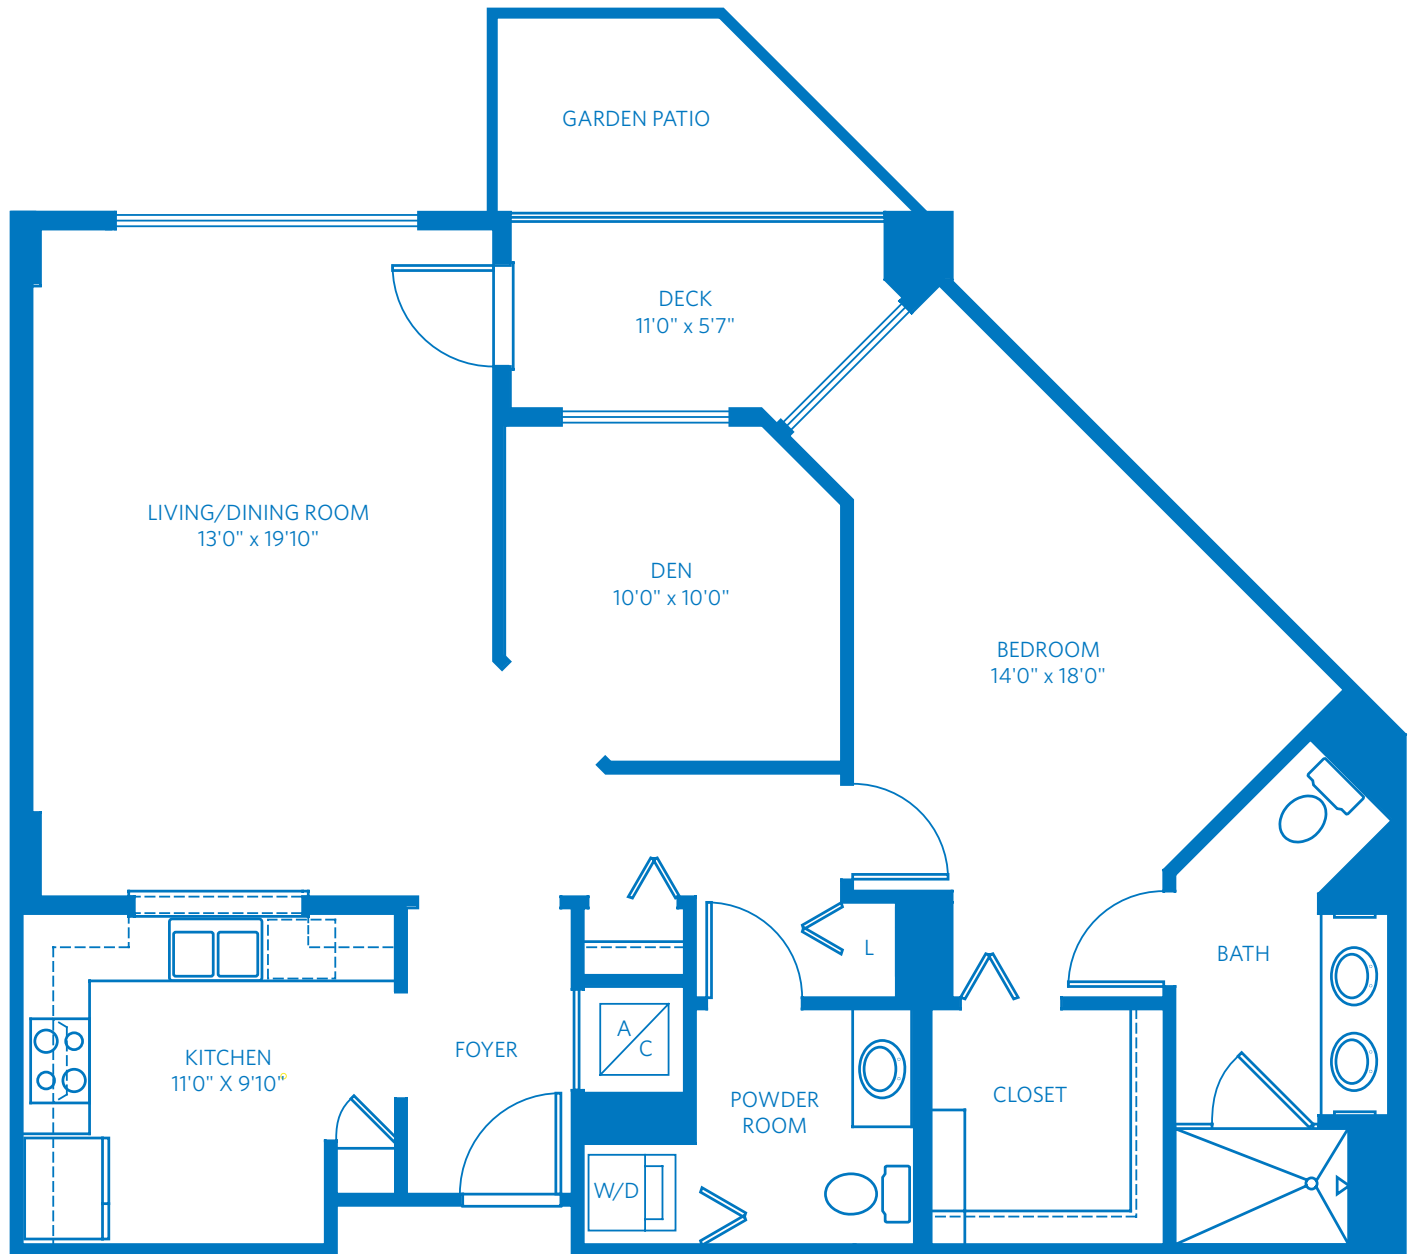

AT PALO ALTO

Redefining
SENIOR

SONOMA

1 Bedroom + Den + 1.5 Bath
1,092 Square Feet

620 Sand Hill Road, Palo Alto, CA 94304

888.967.3345

Learn more at PaloAlto.ViLiving.com

All plans and dimensions are approximate.
The community reserves the right to make changes.

AT PALO ALTO

Redefining
SENIOR

SONOMA

1 Bedroom + Den + 1.5 Bath
1,092 Square Feet

620 Sand Hill Road, Palo Alto, CA 94304

888.967.3345

Learn more at PaloAlto.ViLiving.com

Computer renderings only.
Floor plan and renderings subject to change.