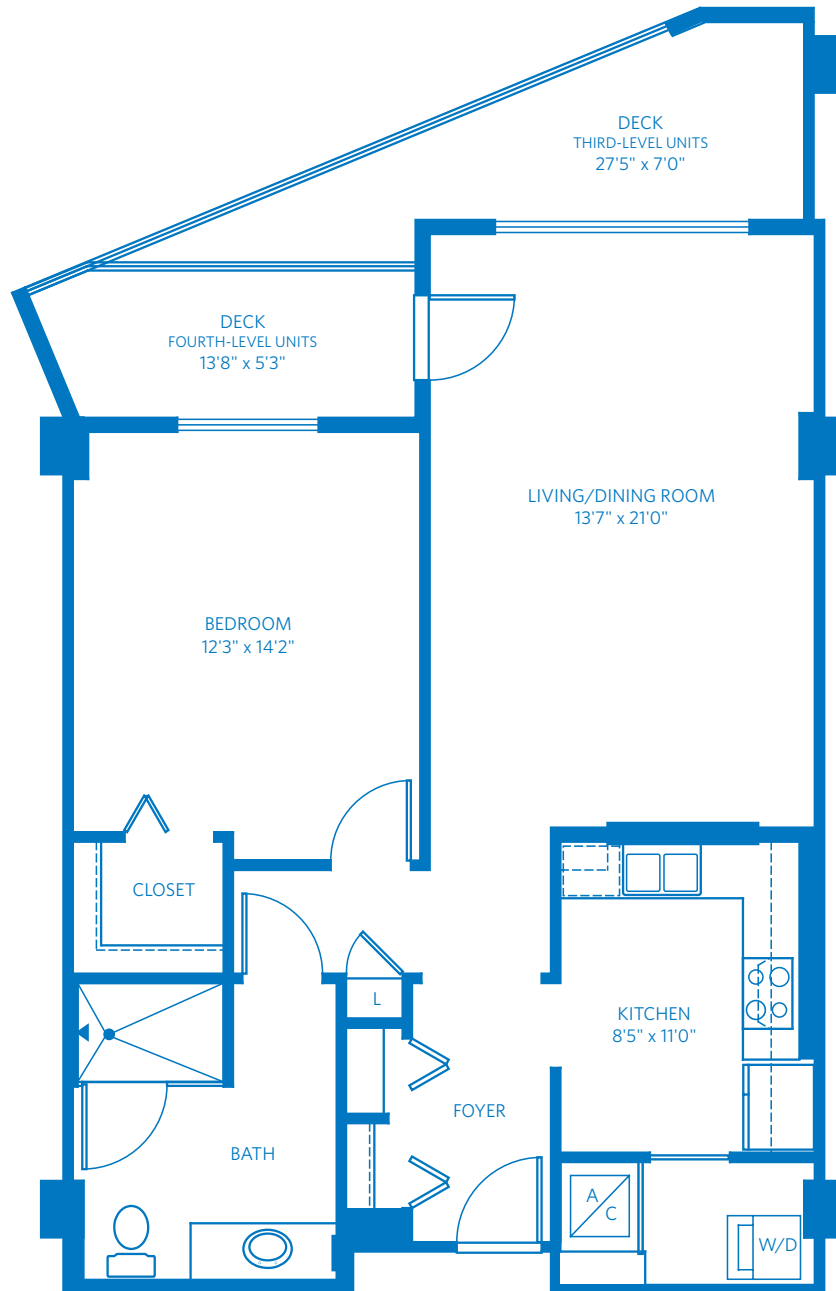

AT PALO ALTO

Redefining
SENIOR

RUTHERFORD

1 Bedroom + 1 Bath
928 Square Feet

620 Sand Hill Road, Palo Alto, CA 94304

888.967.3345

Learn more at PaloAlto.ViLiving.com

Computer renderings only.
Floor plan and renderings subject to change.

AT PALO ALTO

Redefining
SENIOR

RUTHERFORD

1 Bedroom + 1 Bath
928 Square Feet

620 Sand Hill Road, Palo Alto, CA 94304

888.967.3345

Learn more at PaloAlto.ViLiving.com

All plans and dimensions are approximate.
The community reserves the right to make changes.