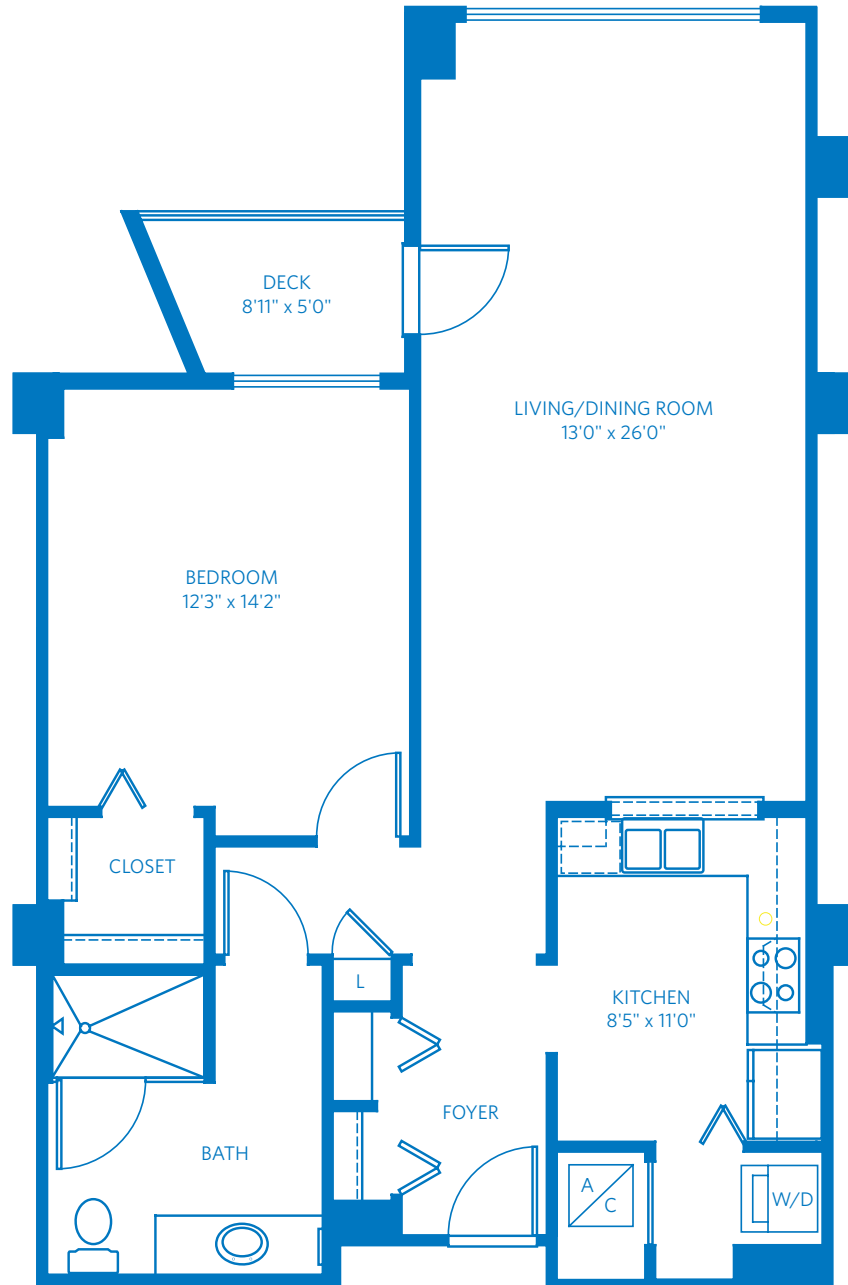

AT PALO ALTO

Redefining
SENIOR

AMADOR

1 Bedroom + 1 Bath
1,003 Square Feet

620 Sand Hill Road, Palo Alto, CA 94304

888.967.3345

Learn more at PaloAlto.ViLiving.com

All plans and dimensions are approximate.
The community reserves the right to make changes.

AT PALO ALTO

Redefining
SENIOR

AMADOR

1 Bedroom + 1 Bath
1,003 Square Feet

620 Sand Hill Road, Palo Alto, CA 94304

888.967.3345

Learn more at PaloAlto.ViLiving.com

Computer renderings only.
Floor plan and renderings subject to change.