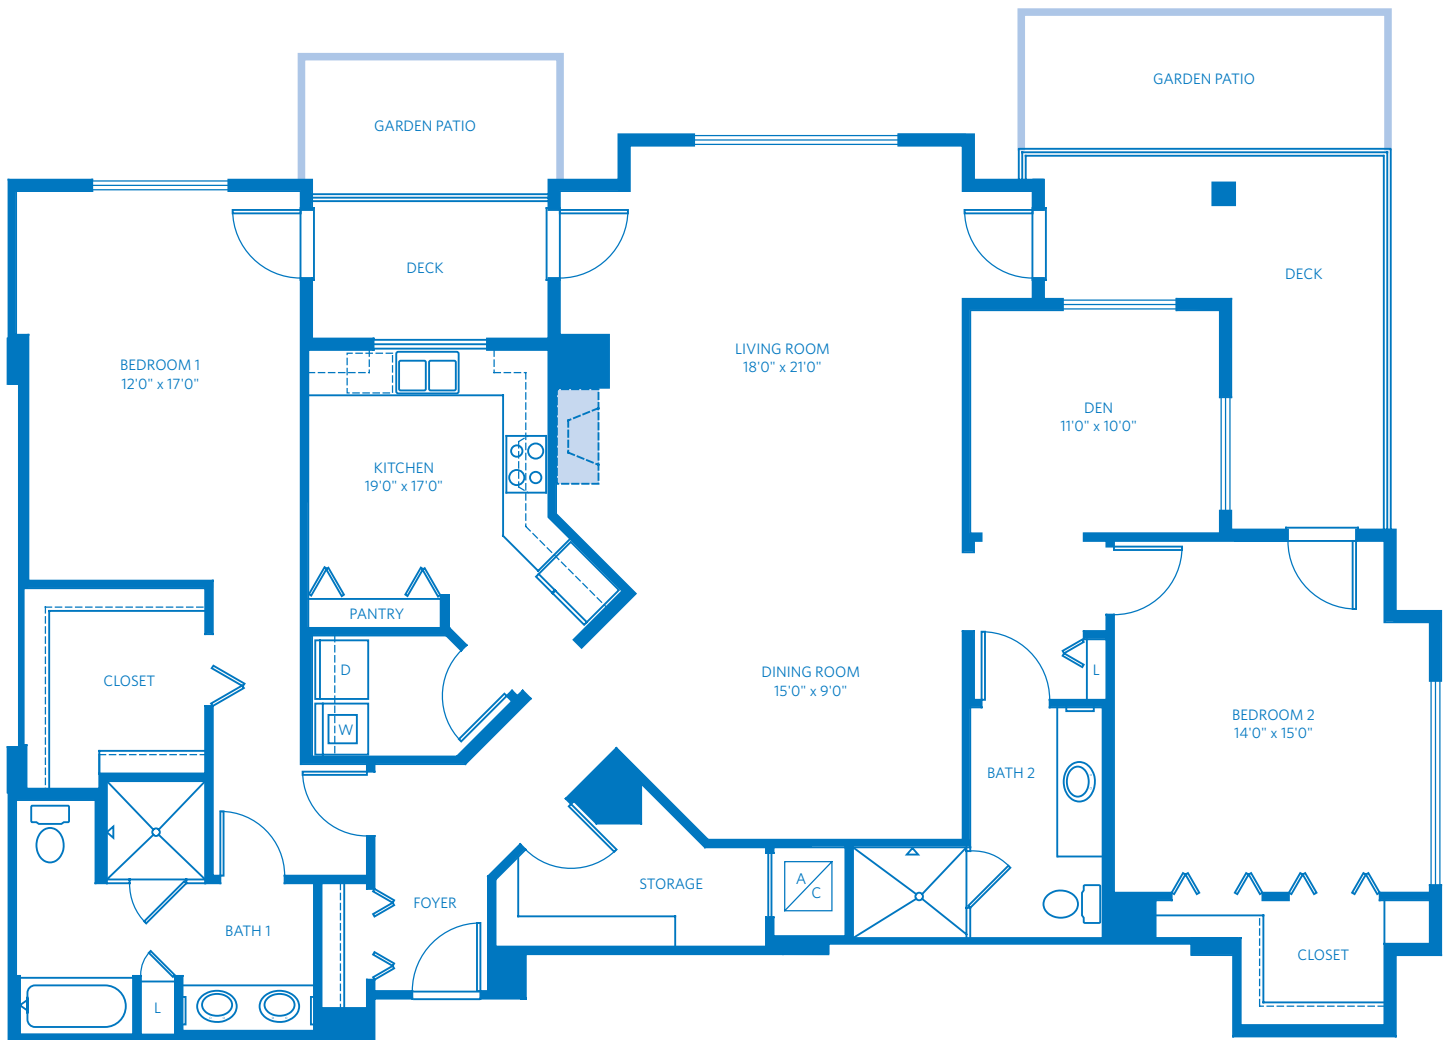

AT PALO ALTO

Redefining
SENIOR

SOLANO

2 Bedroom + Den + 2 Bath
2,008 Square Feet

620 Sand Hill Road, Palo Alto, CA 94304

888.967.3345

Learn more at PaloAlto.ViLiving.com

Computer renderings only.
Floor plan and renderings subject to change.

AT PALO ALTO

Redefining
SENIOR

SOLANO

2 Bedroom + Den + 2 Bath
2,008 Square Feet

620 Sand Hill Road, Palo Alto, CA 94304

888.967.3345

Learn more at PaloAlto.ViLiving.com

All plans and dimensions are approximate.
The community reserves the right to make changes.