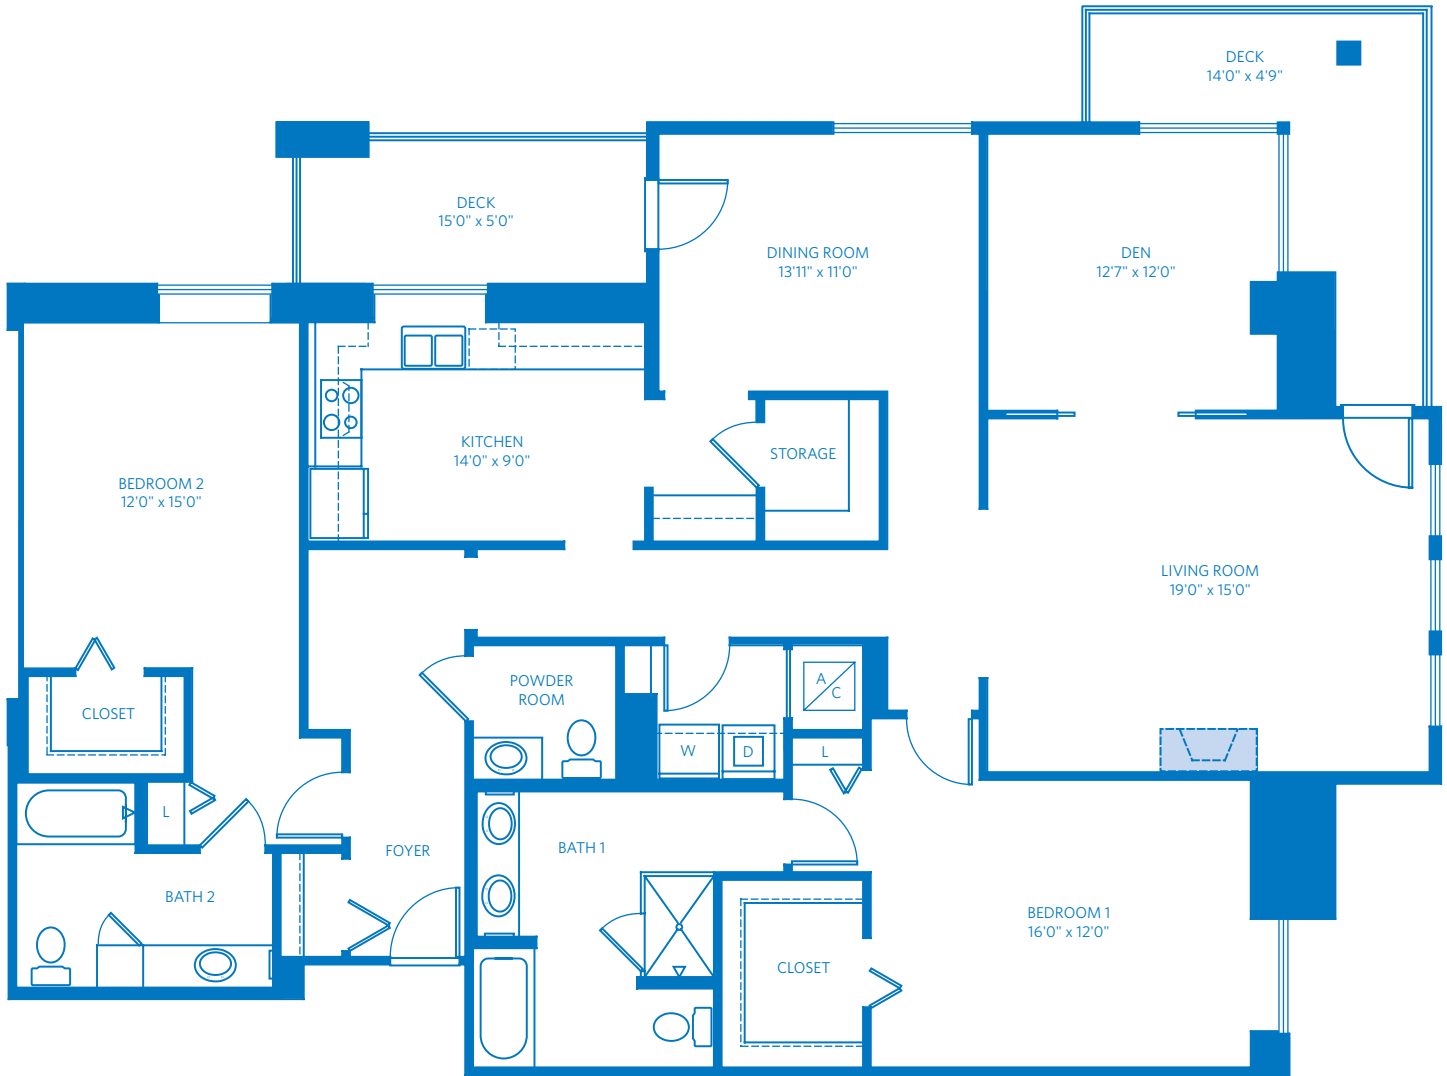

AT PALO ALTO

Redefining
SENIOR

CARMEL VALLEY

2 Bedroom + Den + 2.5 Bath
2,121 Square Feet

620 Sand Hill Road, Palo Alto, CA 94304

888.967.3345

Learn more at PaloAlto.ViLiving.com

Computer renderings only.
Floor plan and renderings subject to change.

AT PALO ALTO

Redefining
SENIOR

CARMEL VALLEY

2 Bedroom + Den + 2.5 Bath
2,121 Square Feet

620 Sand Hill Road, Palo Alto, CA 94304
888.967.3345
Learn more at PaloAlto.ViLiving.com

All plans and dimensions are approximate.
The community reserves the right to make changes.