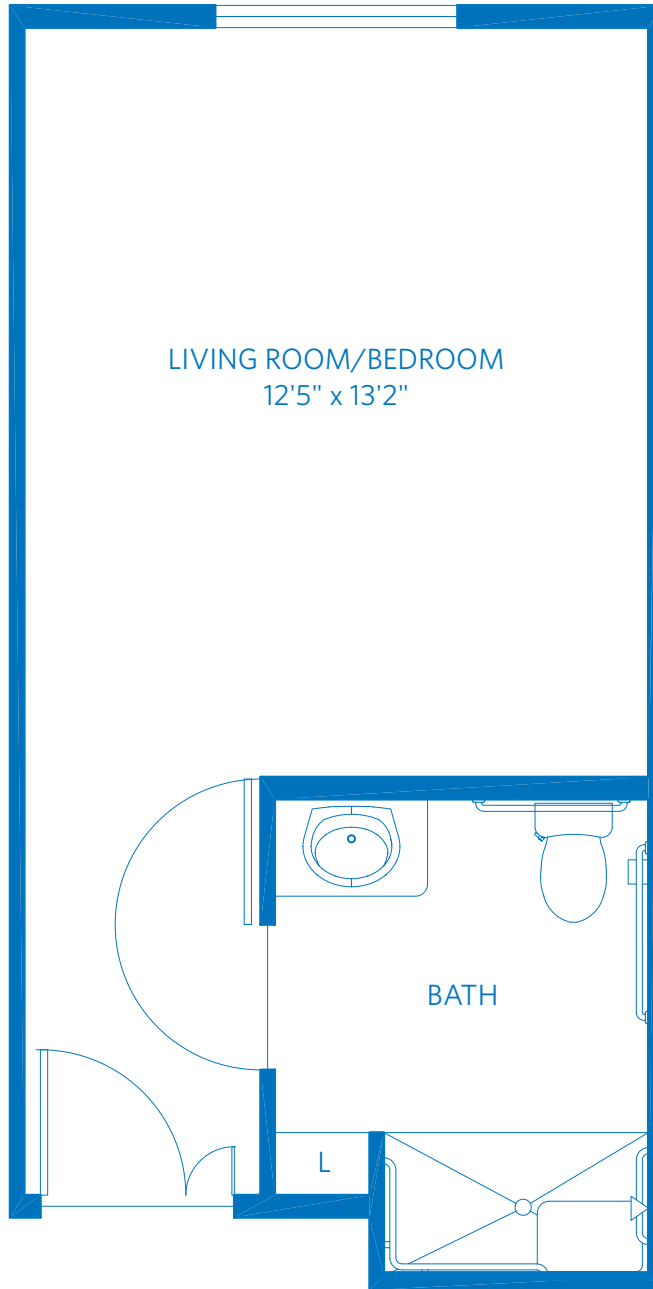

SKILLED NURSING

STUDIO
292 SQUARE FEET—1/4"=1' SCALE

All plans and dimensions are approximate.
The community reserves the right to make changes.

600 Sand Hill Road
Palo Alto, CA 94304
650.853.5002
ViLiving.com