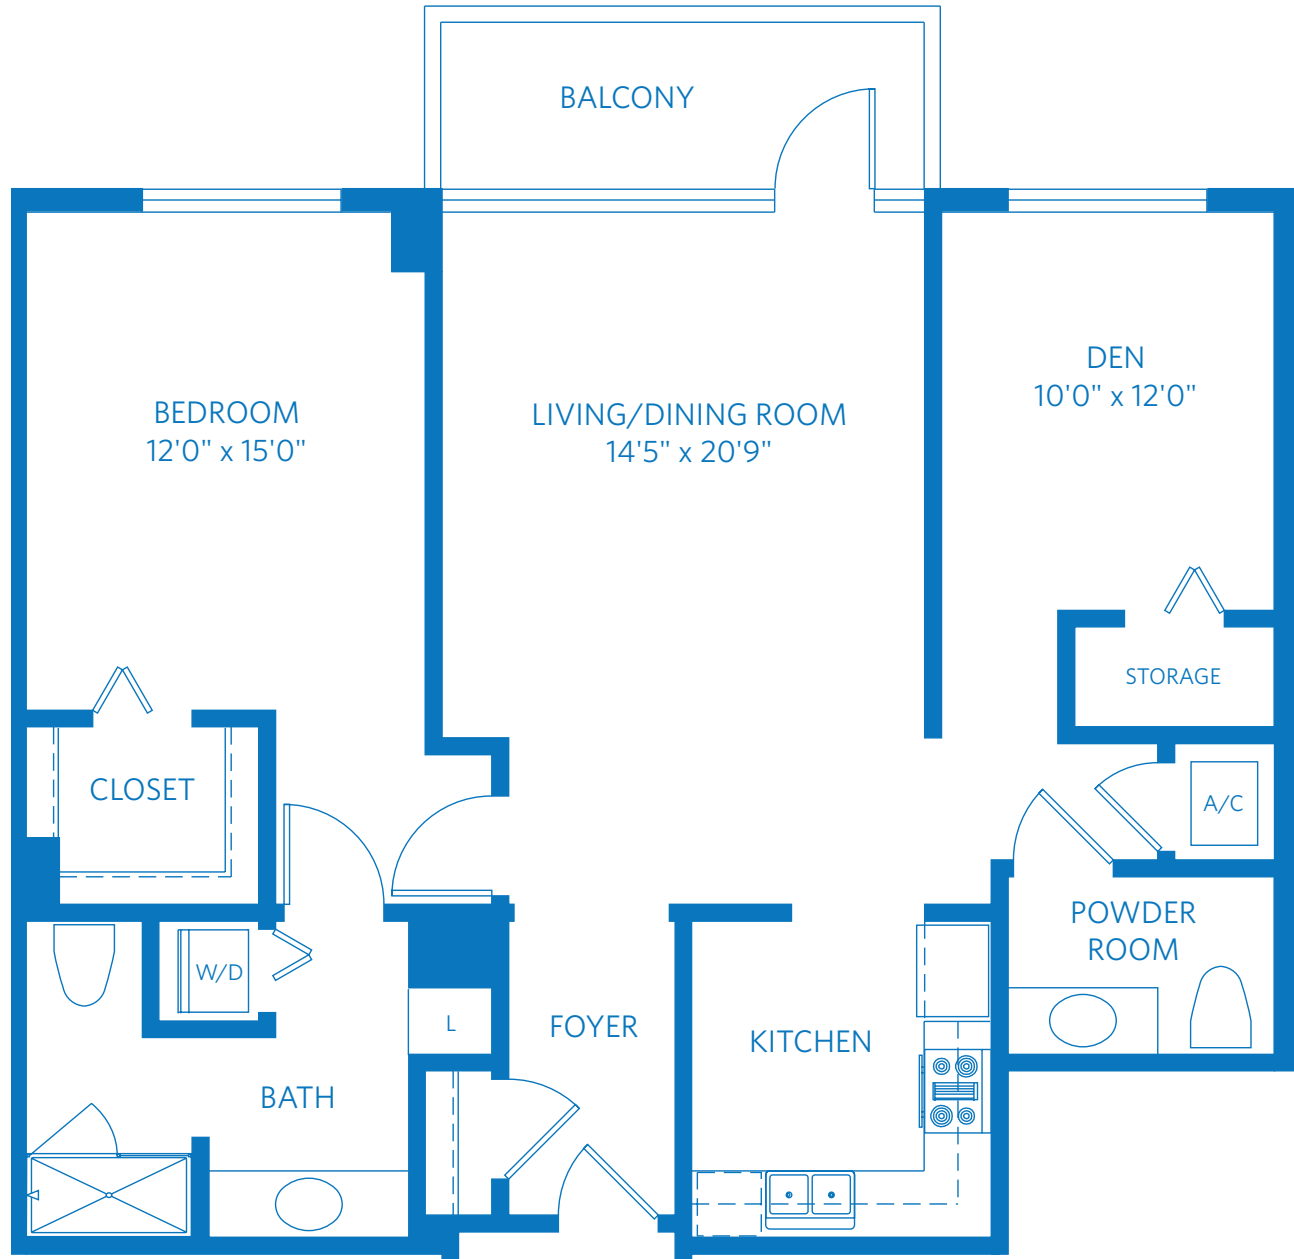

AT LA JOLLA VILLAGE

Redefining
SENIOR
LIVING

BLANCA

1 Bedroom + Den + 1.5 Bath
1,217 Square Feet

8515 Costa Verde Blvd, San Diego, CA 92122

888.960.4902

Learn more at SanDiego.ViLiving.com

All plans and dimensions are approximate.
The community reserves the right to make changes.

AT LA JOLLA VILLAGE

Redefining
SENIOR
LIVING

BLANCA

1 Bedroom + Den + 1.5 Bath
1,217 Square Feet

8515 Costa Verde Blvd, San Diego, CA 92122

888.960.4902

Learn more at SanDiego.ViLiving.com

Computer renderings only.
Floor plan and renderings subject to change.