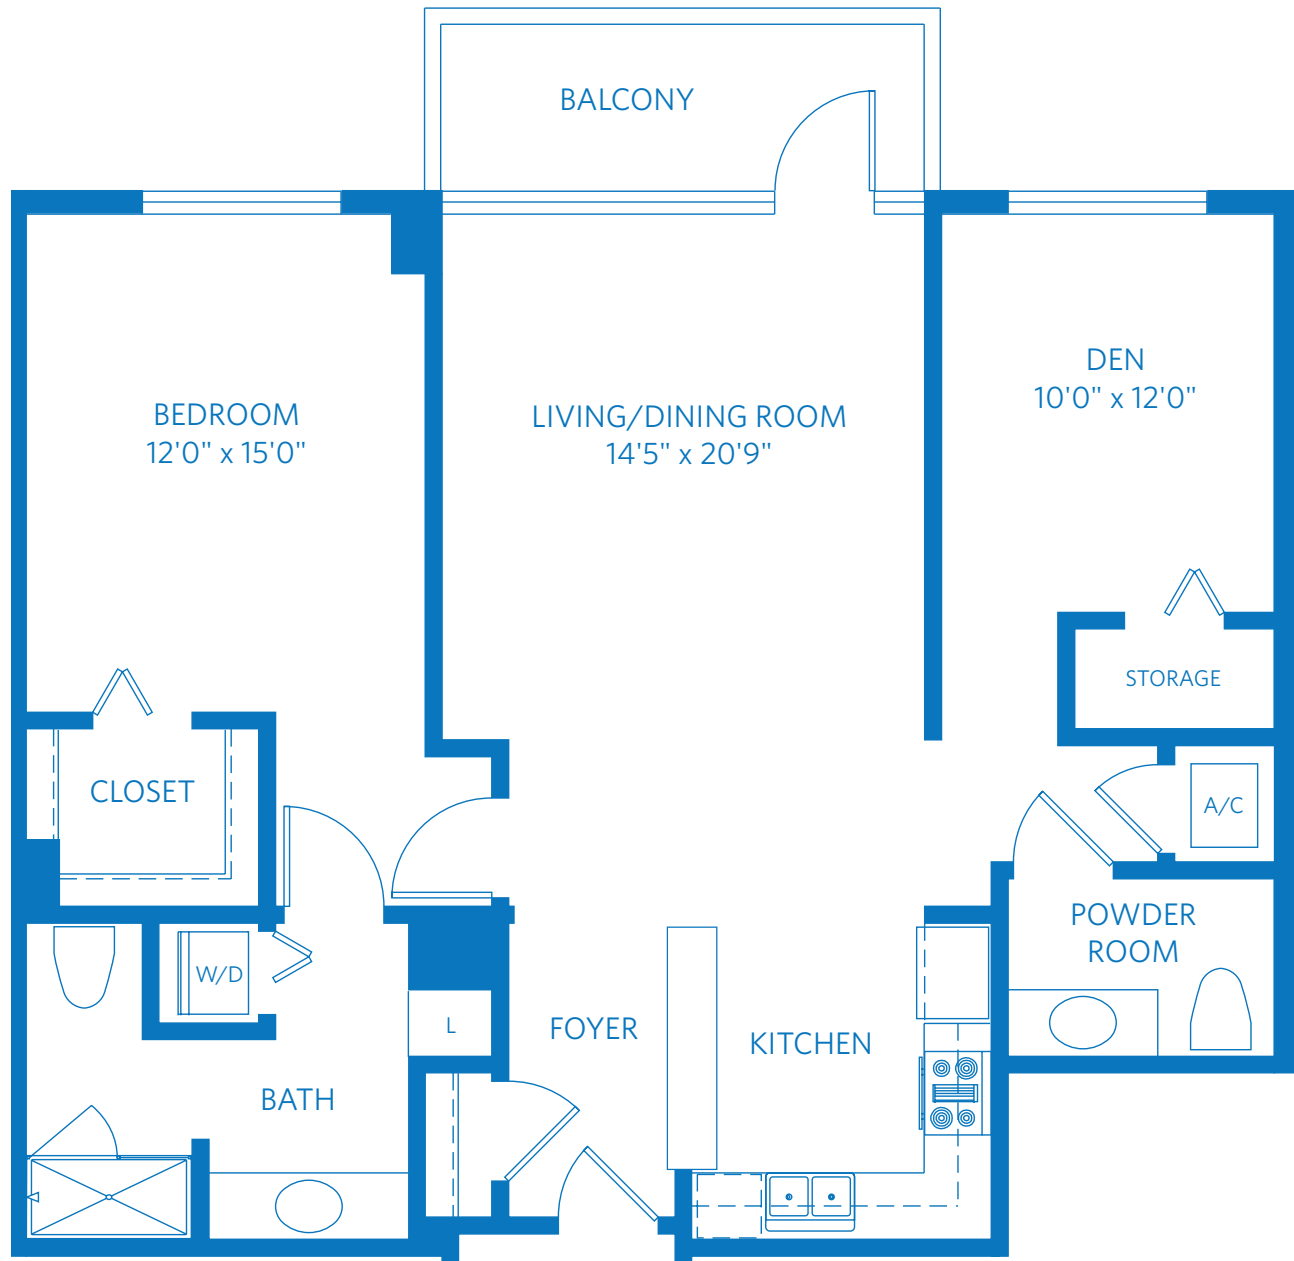

AT LA JOLLA VILLAGE

Redefining
SENIOR
LIVING

BLANCA

1 Bedroom + Den + 1.5 Bath
1,217 Square Feet

8515 Costa Verde Blvd, San Diego, CA 92122

888.960.4902

Learn more at SanDiego.ViLiving.com

Computer renderings only.
Floor plan and renderings subject to change.

AT LA JOLLA VILLAGE

Redefining
SENIOR
LIVING

BLANCA

1 Bedroom + Den + 1.5 Bath
1,217 Square Feet

8515 Costa Verde Blvd, San Diego, CA 92122

888.960.4902

Learn more at SanDiego.ViLiving.com

All plans and dimensions are approximate.
The community reserves the right to make changes.