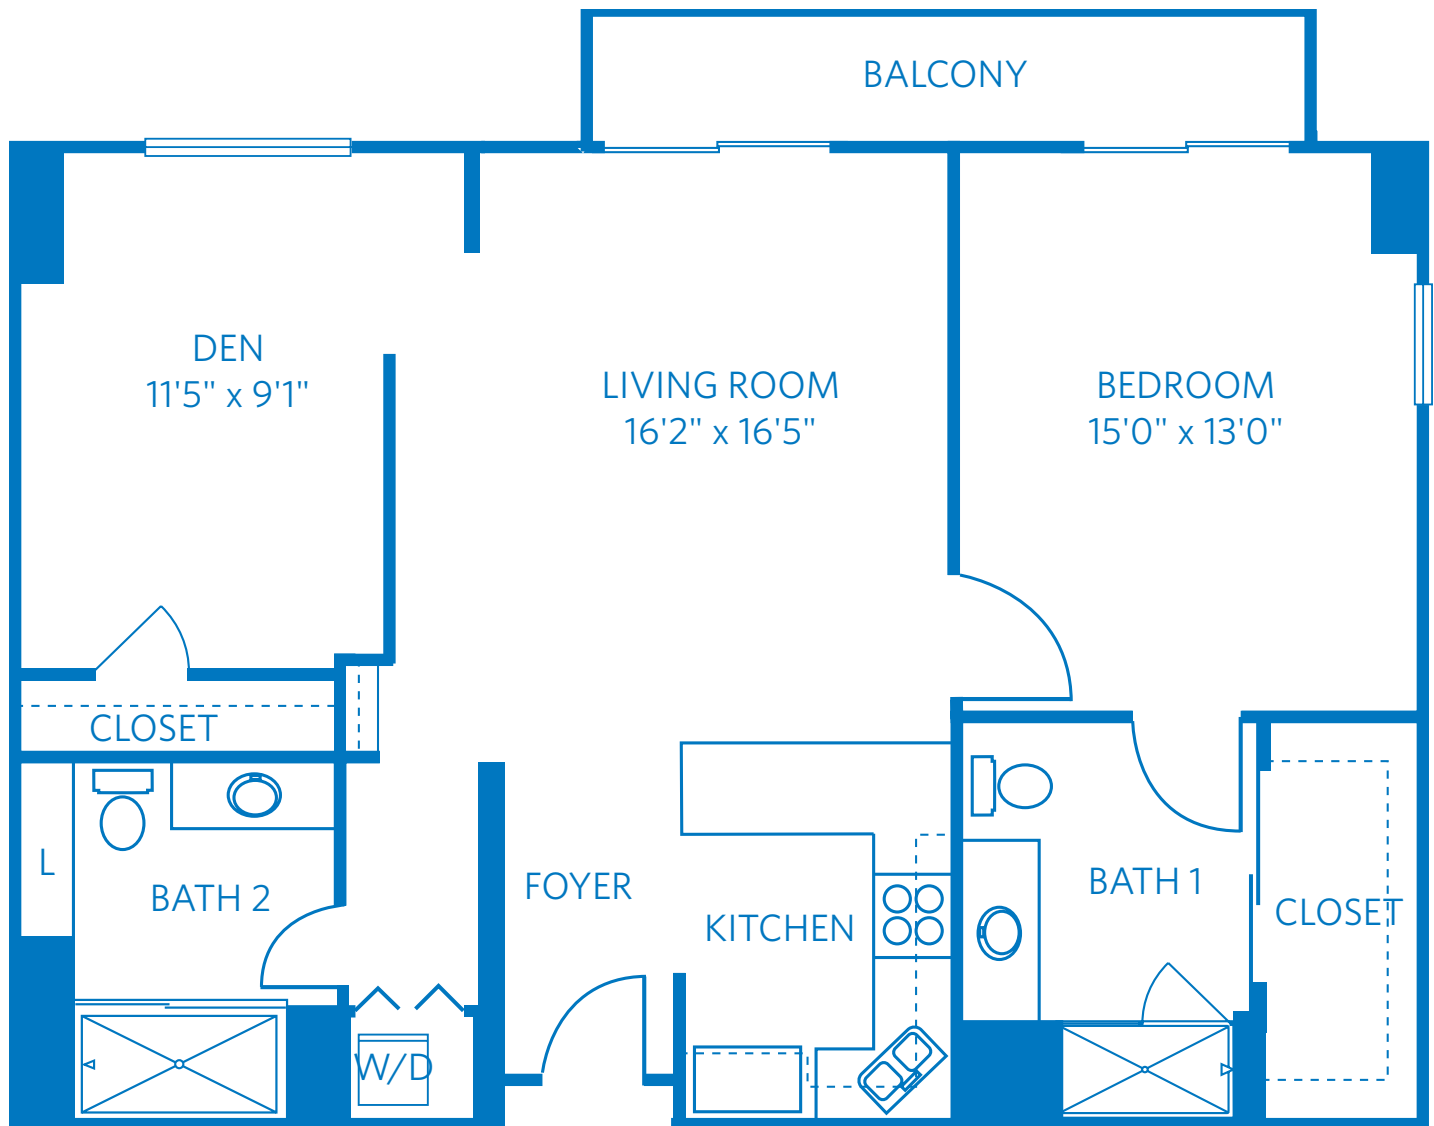

AT LA JOLLA VILLAGE

Redefining
SENIOR
LIVING

SOLARA

1 Bedroom + Den + 2 Bath
1,112 Square Feet

8515 Costa Verde Blvd, San Diego, CA 92122

888.960.4902

Learn more at SanDiego.ViLiving.com

All plans and dimensions are approximate.
The community reserves the right to make changes.

AT LA JOLLA VILLAGE

Redefining
SENIOR
LIVING

SOLARA

1 Bedroom + Den + 2 Bath
1,112 Square Feet

8515 Costa Verde Blvd, San Diego, CA 92122

888.960.4902

Learn more at SanDiego.ViLiving.com

Computer renderings only.
Floor plan and renderings subject to change.