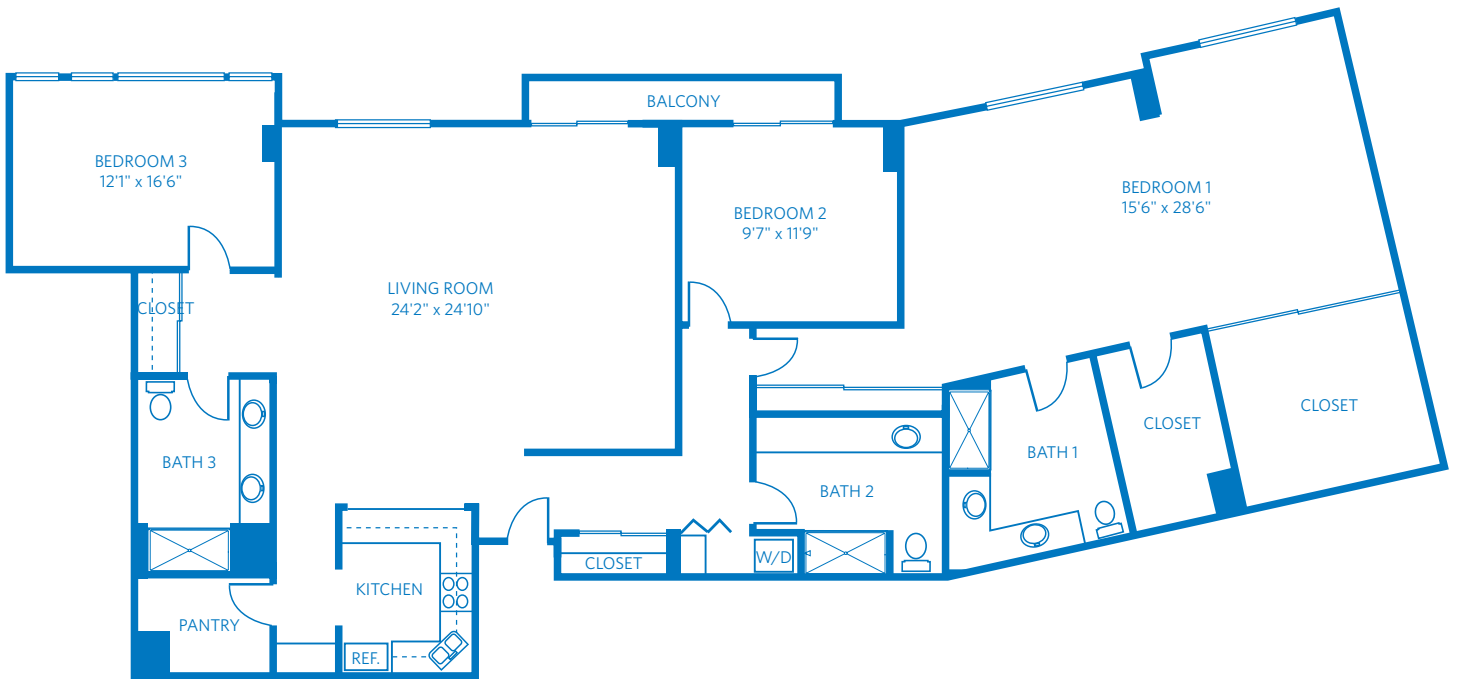

# GRAND OCEANA

3 Bedroom + 3 Bath  
2,618 Square Feet

8515 Costa Verde Blvd, San Diego, CA 92122

888.960.4902

Learn more at [SanDiego.ViLiving.com](http://SanDiego.ViLiving.com)

Computer renderings only.  
Floor plan and renderings subject to change.

# GRAND OCEANA

3 Bedroom + 3 Bath  
2,618 Square Feet

8515 Costa Verde Blvd, San Diego, CA 92122  
888.960.4902  
Learn more at [SanDiego.ViLiving.com](http://SanDiego.ViLiving.com)

All plans and dimensions are approximate.  
The community reserves the right to make changes.