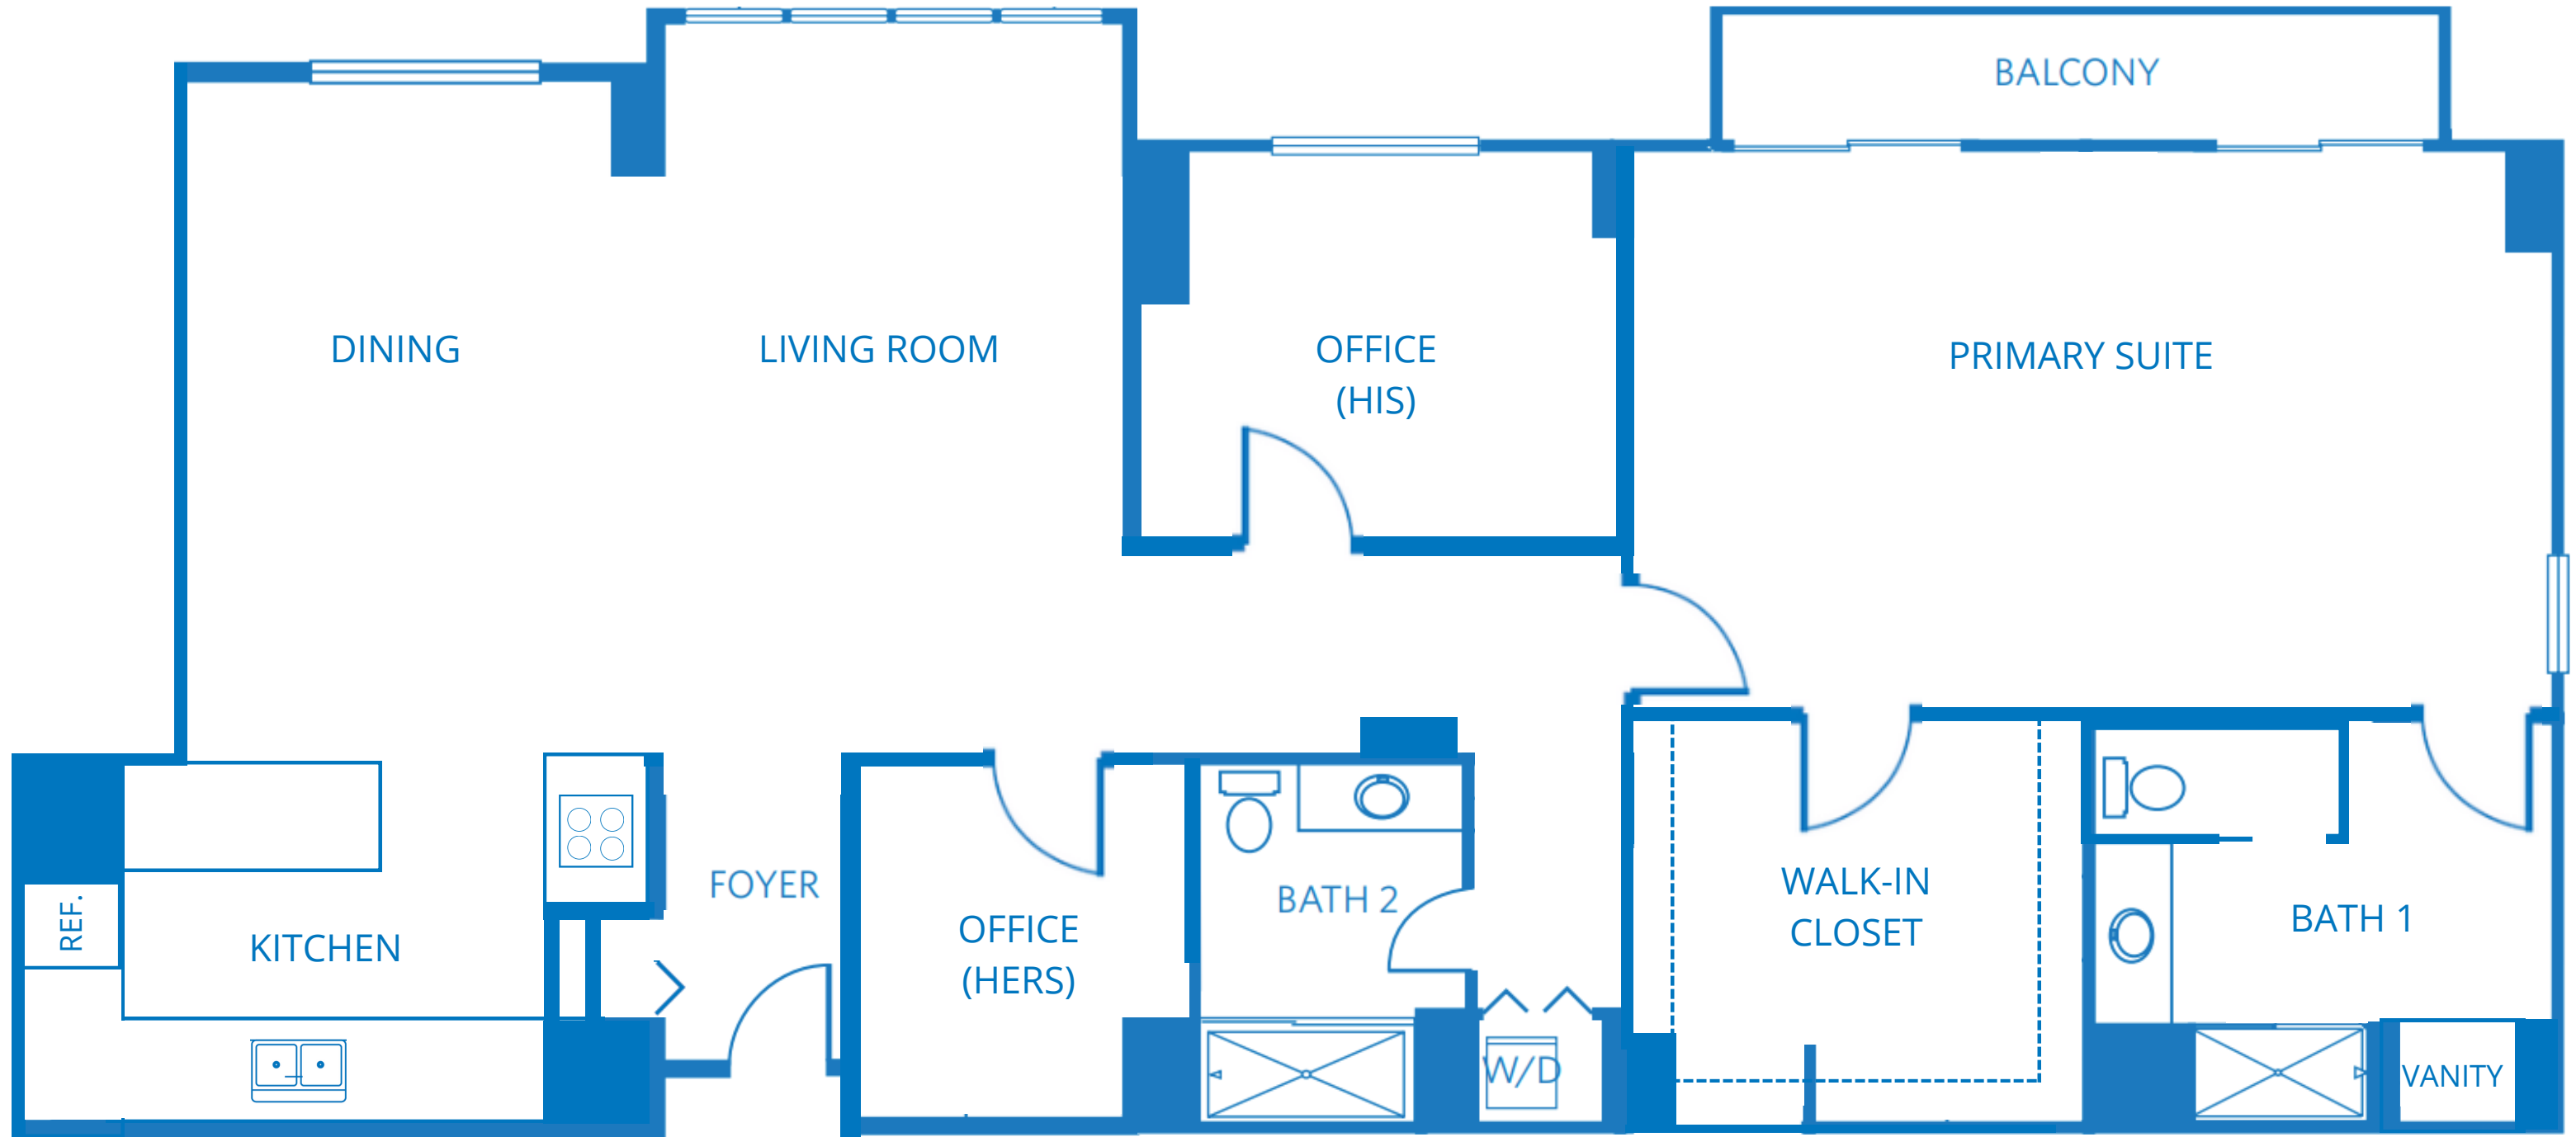

AT LA JOLLA VILLAGE

Redefining
SENIOR
LIVING

GRAND BELLAGIO #904

2 Bedroom + 2 Bath + Den
1939 sq ft

8515 Costa Verde Blvd, San Diego, CA 92122
888.960.4902
Learn more at SanDiego.ViLiving.com

All plans and dimensions are approximate.
The community reserves the right to make changes.