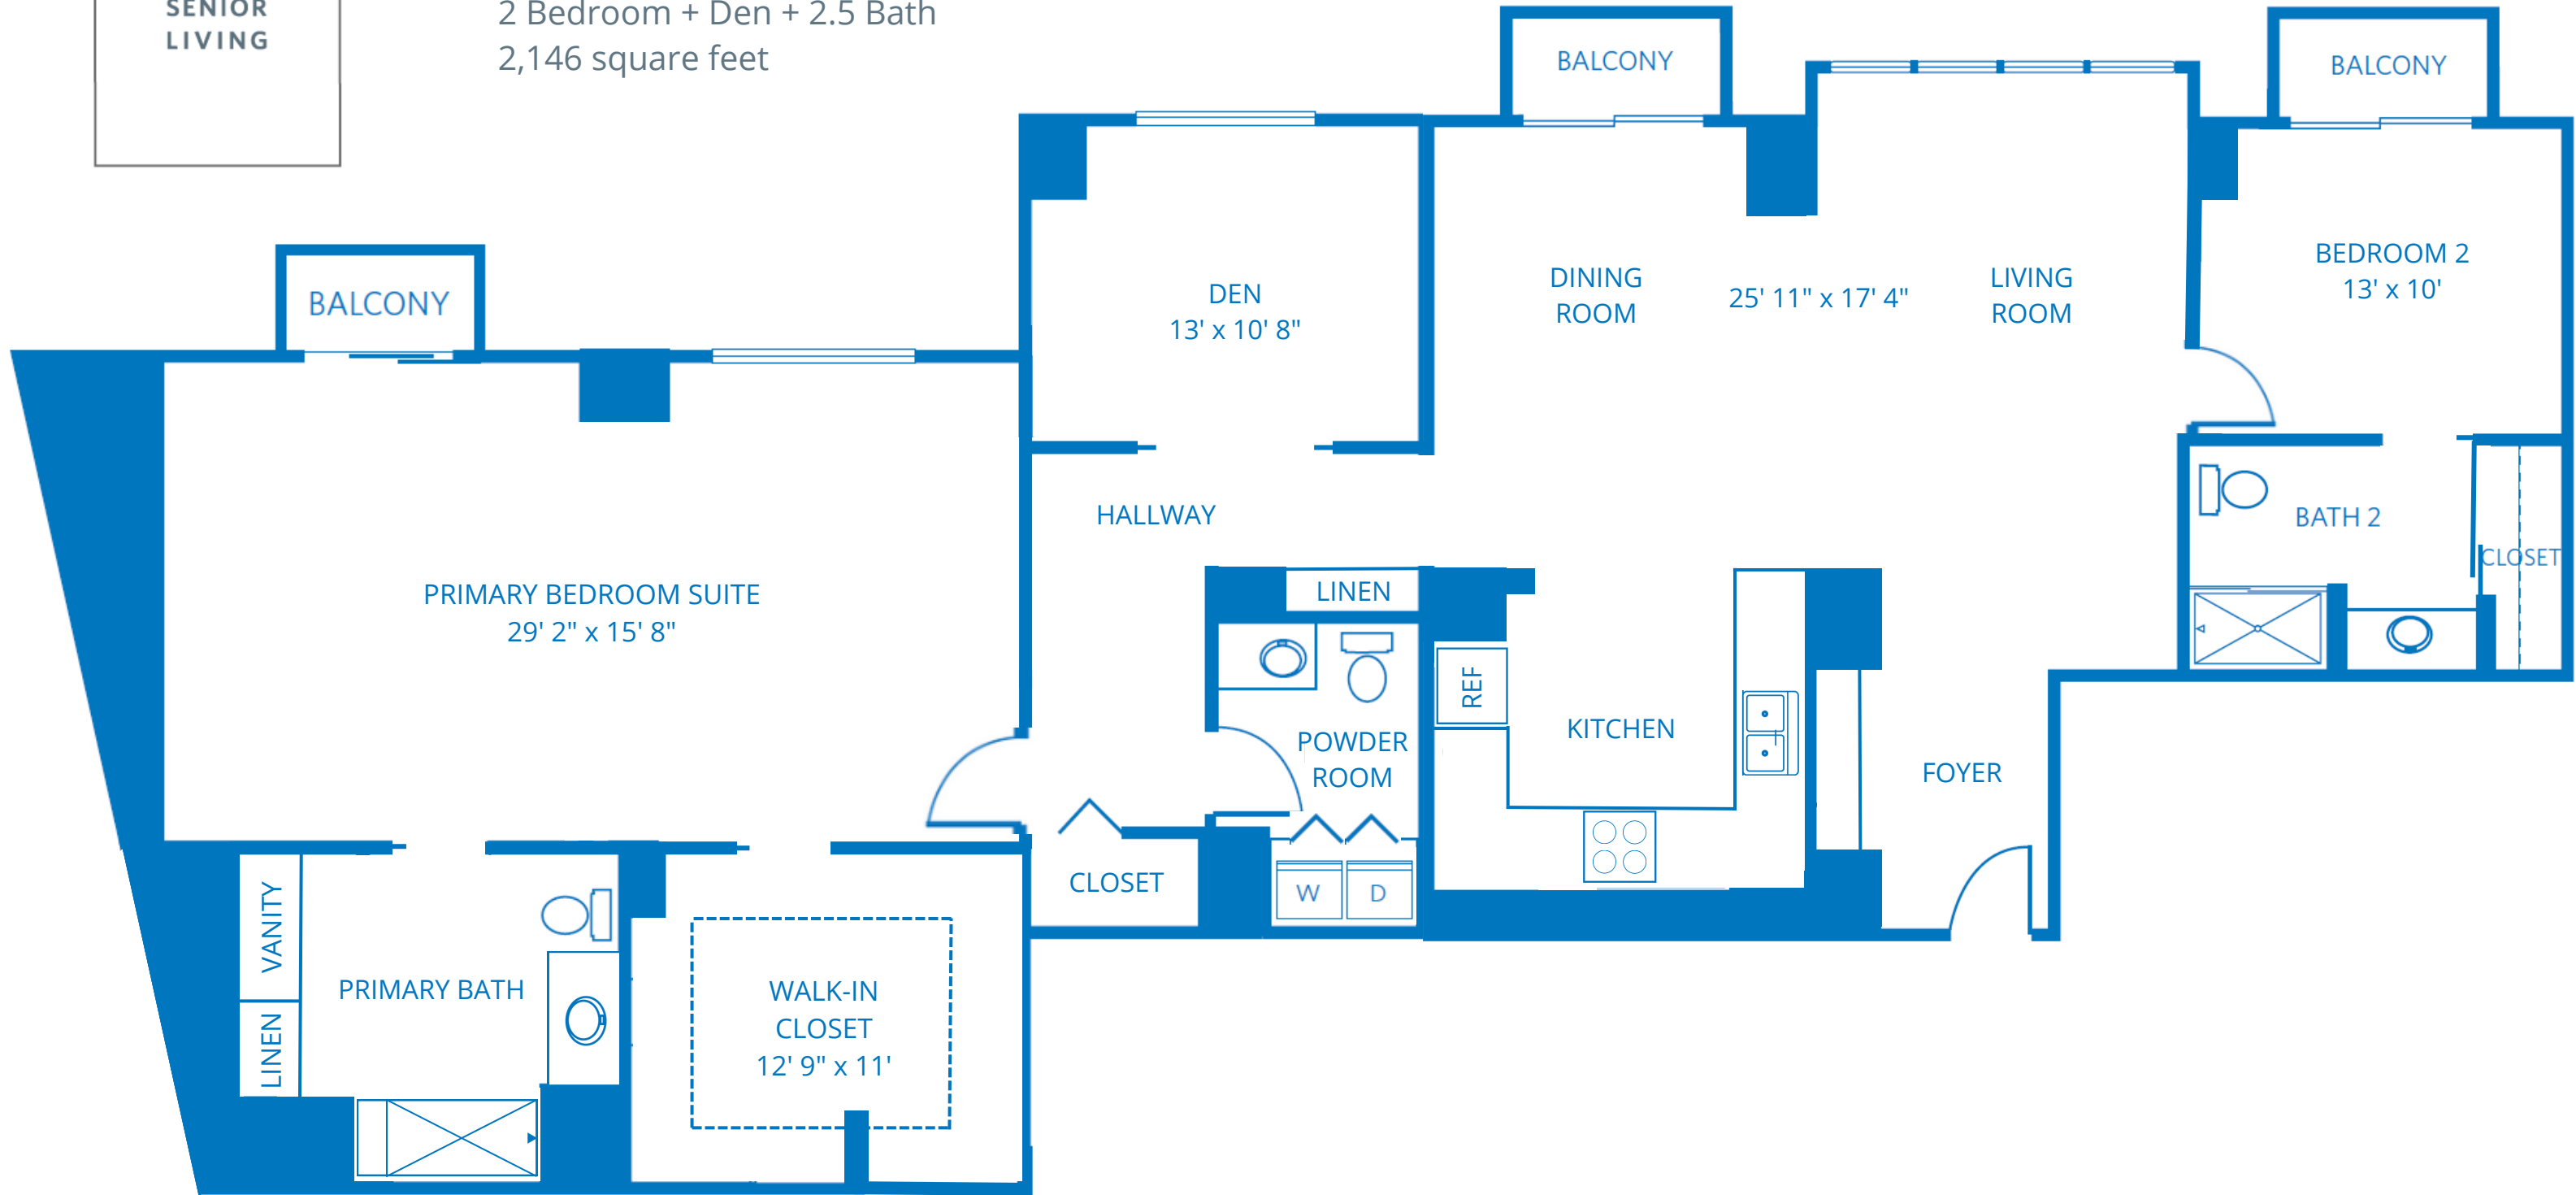

Redefining  
SENIOR  
LIVING

# THE GRAND DEL SOL #707

2 Bedroom + Den + 2.5 Bath  
2,146 square feet

8515 Costa Verde Blvd, San Diego, CA 92122  
888.960.4902  
Learn more at [SanDiego.ViLiving.com](http://SanDiego.ViLiving.com)

All plans and dimensions are approximate.  
The community reserves the right to make changes.