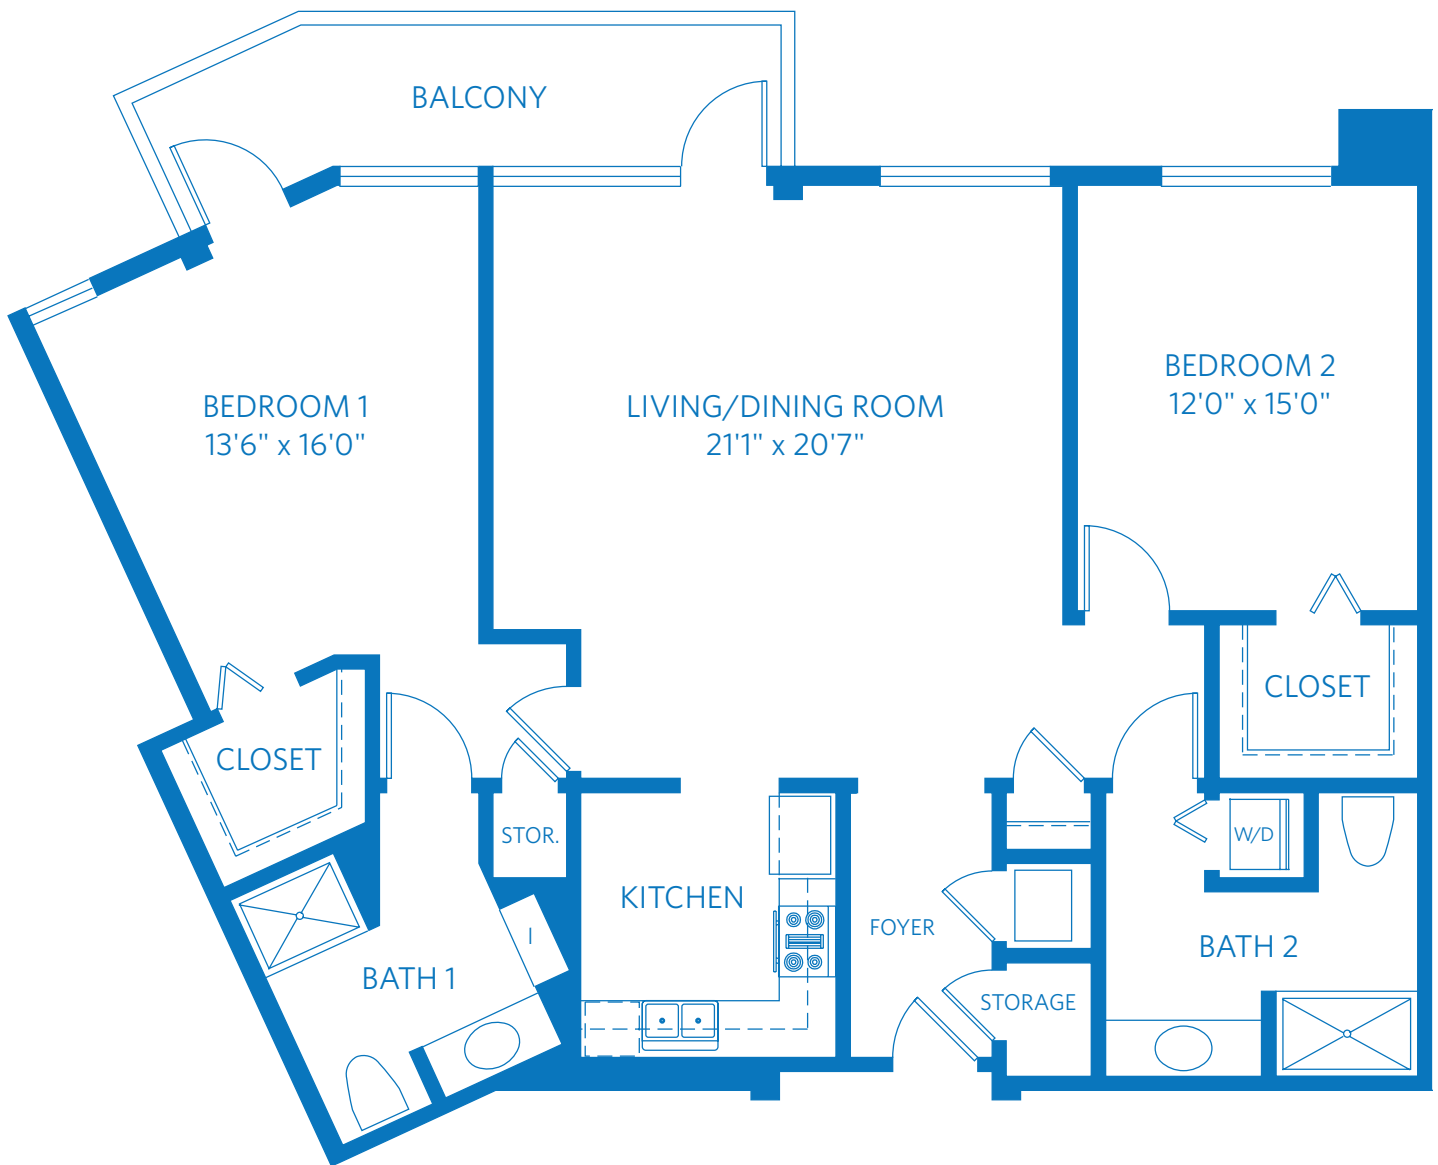

AT LA JOLLA VILLAGE

Redefining
SENIOR
LIVING

VISTA

2 Bedroom + 2 Bath Penthouse
1,452 Square Feet

8515 Costa Verde Blvd, San Diego, CA 92122

888.960.4902

Learn more at SanDiego.ViLiving.com

Computer renderings only.
Floor plan and renderings subject to change.

AT LA JOLLA VILLAGE

Redefining
SENIOR
LIVING

VISTA

2 Bedroom + 2 Bath Penthouse
1,452 Square Feet

8515 Costa Verde Blvd, San Diego, CA 92122
888.960.4902
Learn more at SanDiego.ViLiving.com

All plans and dimensions are approximate.
The community reserves the right to make changes.