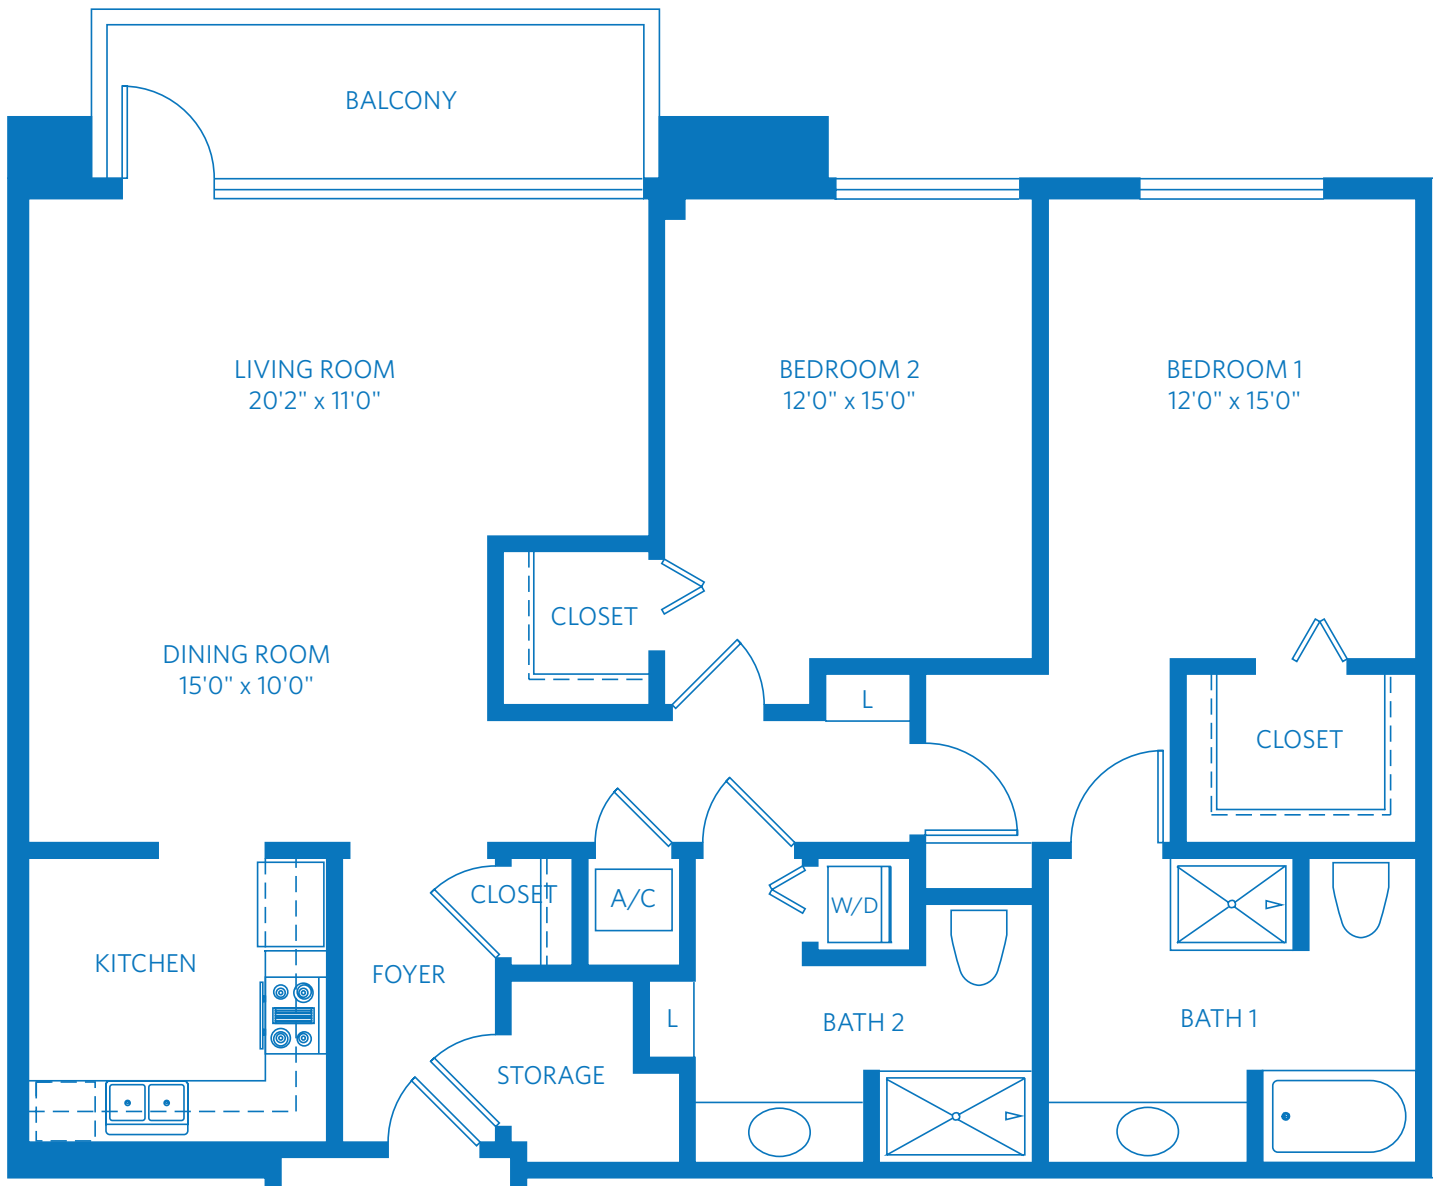

AT LA JOLLA VILLAGE

Redefining
SENIOR
LIVING

VERDOR

2 Bedroom + 2 Bath Penthouse
1,490 Square Feet

8515 Costa Verde Blvd, San Diego, CA 92122

888.960.4902

Learn more at SanDiego.ViLiving.com

Computer renderings only.
Floor plan and renderings subject to change.

AT LA JOLLA VILLAGE

Redefining
SENIOR
LIVING

VERDOR

2 Bedroom + 2 Bath Penthouse
1,490 Square Feet

8515 Costa Verde Blvd, San Diego, CA 92122

888.960.4902

Learn more at SanDiego.ViLiving.com

All plans and dimensions are approximate.
The community reserves the right to make changes.