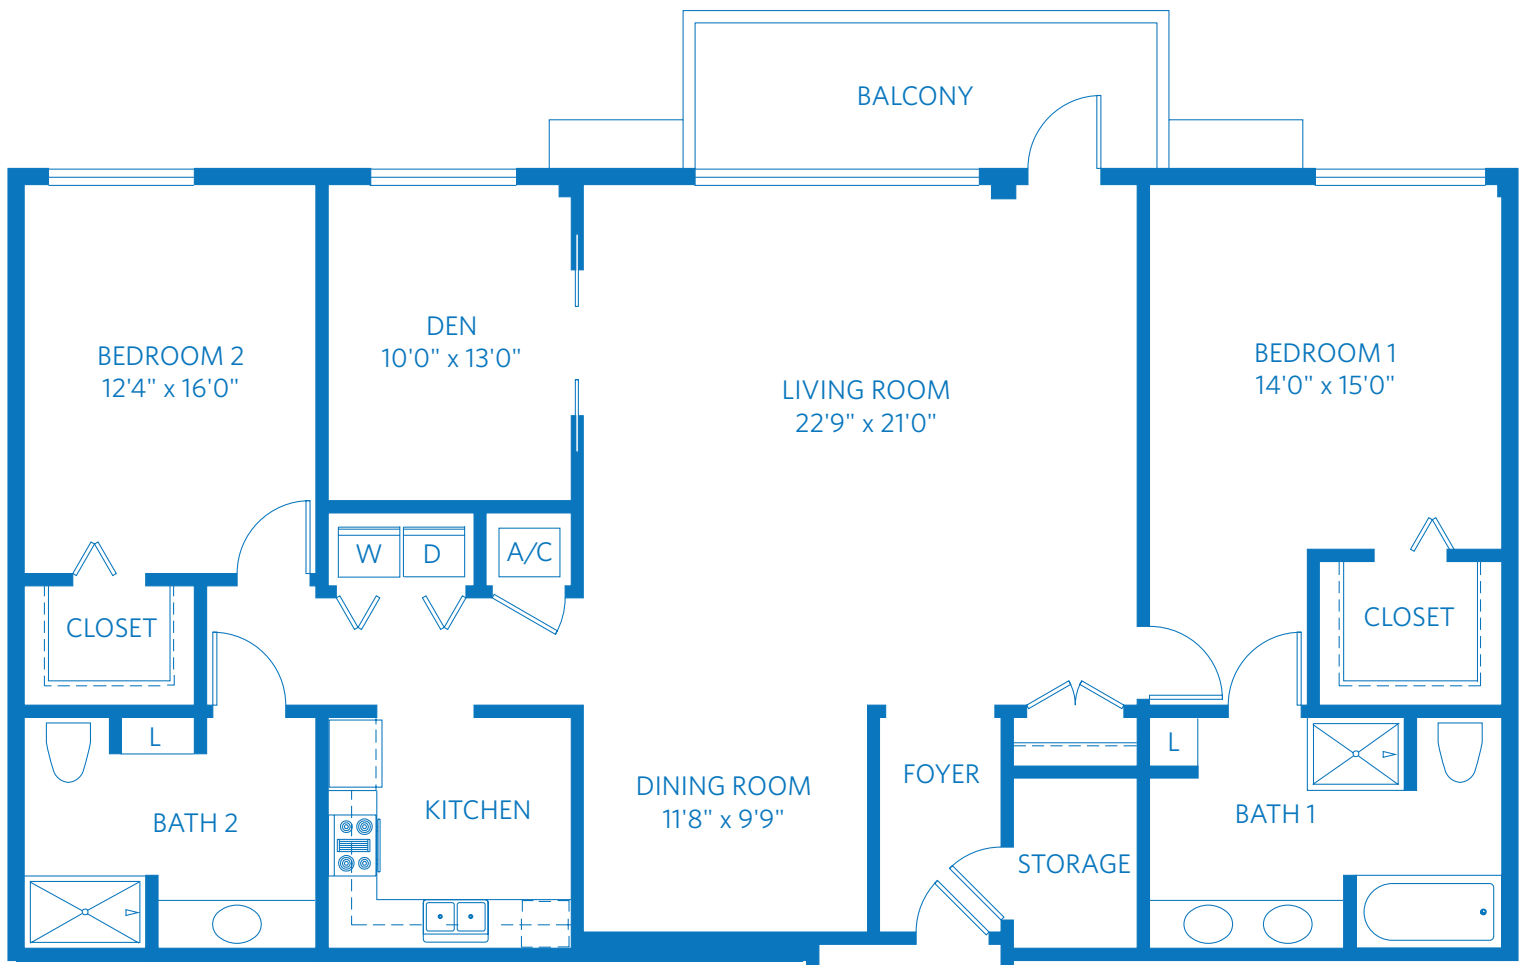

AT LA JOLLA VILLAGE

Redefining
SENIOR
LIVING

CORONADO

2 Bedroom + Den + 2 Bath Penthouse
1,997 Square Feet

8515 Costa Verde Blvd, San Diego, CA 92122

888.960.4902

Learn more at SanDiego.ViLiving.com

Computer renderings only.
Floor plan and renderings subject to change.

AT LA JOLLA VILLAGE

Redefining
SENIOR
LIVING

CORONADO

2 Bedroom + Den + 2 Bath Penthouse
1,997 Square Feet

8515 Costa Verde Blvd, San Diego, CA 92122
888.960.4902
Learn more at SanDiego.ViLiving.com

All plans and dimensions are approximate.
The community reserves the right to make changes.