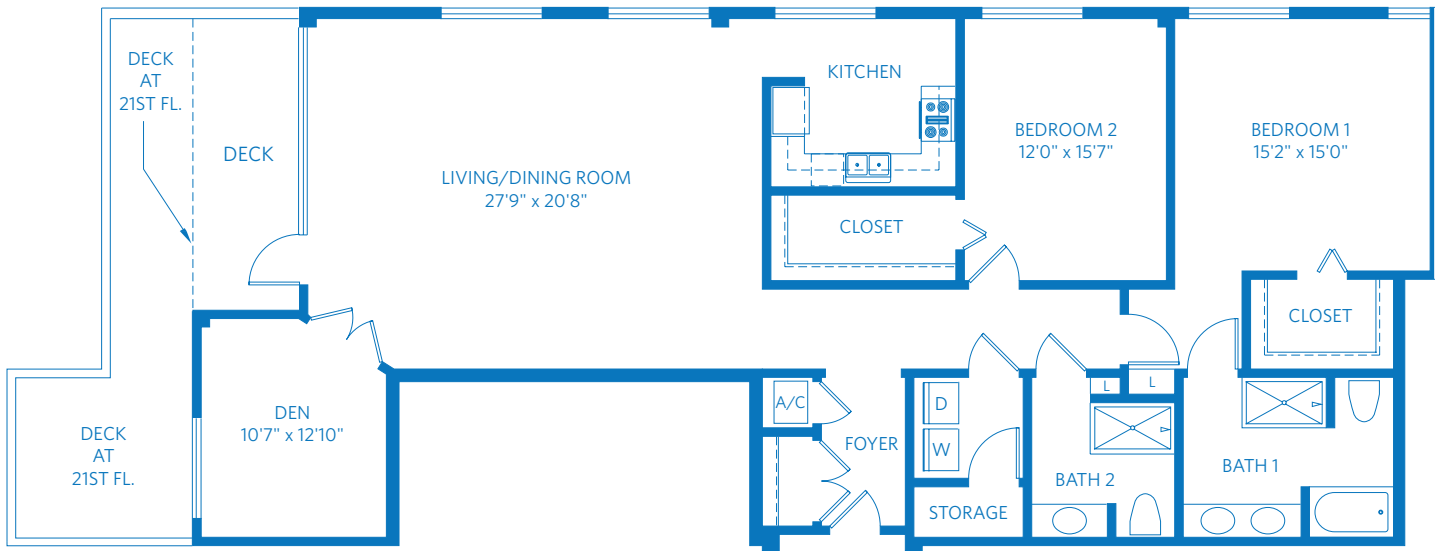

AT LA JOLLA VILLAGE

Redefining
SENIOR
LIVING

COSTA

2 Bedroom + Den + 2 Bath Penthouse
2,025 Square Feet

8515 Costa Verde Blvd, San Diego, CA 92122

888.960.4902

Learn more at SanDiego.ViLiving.com

Computer renderings only.
Floor plan and renderings subject to change.

AT LA JOLLA VILLAGE

Redefining
SENIOR
LIVING

COSTA

2 Bedroom + Den + 2 Bath Penthouse
2,025 Square Feet

8515 Costa Verde Blvd, San Diego, CA 92122
888.960.4902
Learn more at SanDiego.ViLiving.com

All plans and dimensions are approximate.
The community reserves the right to make changes.