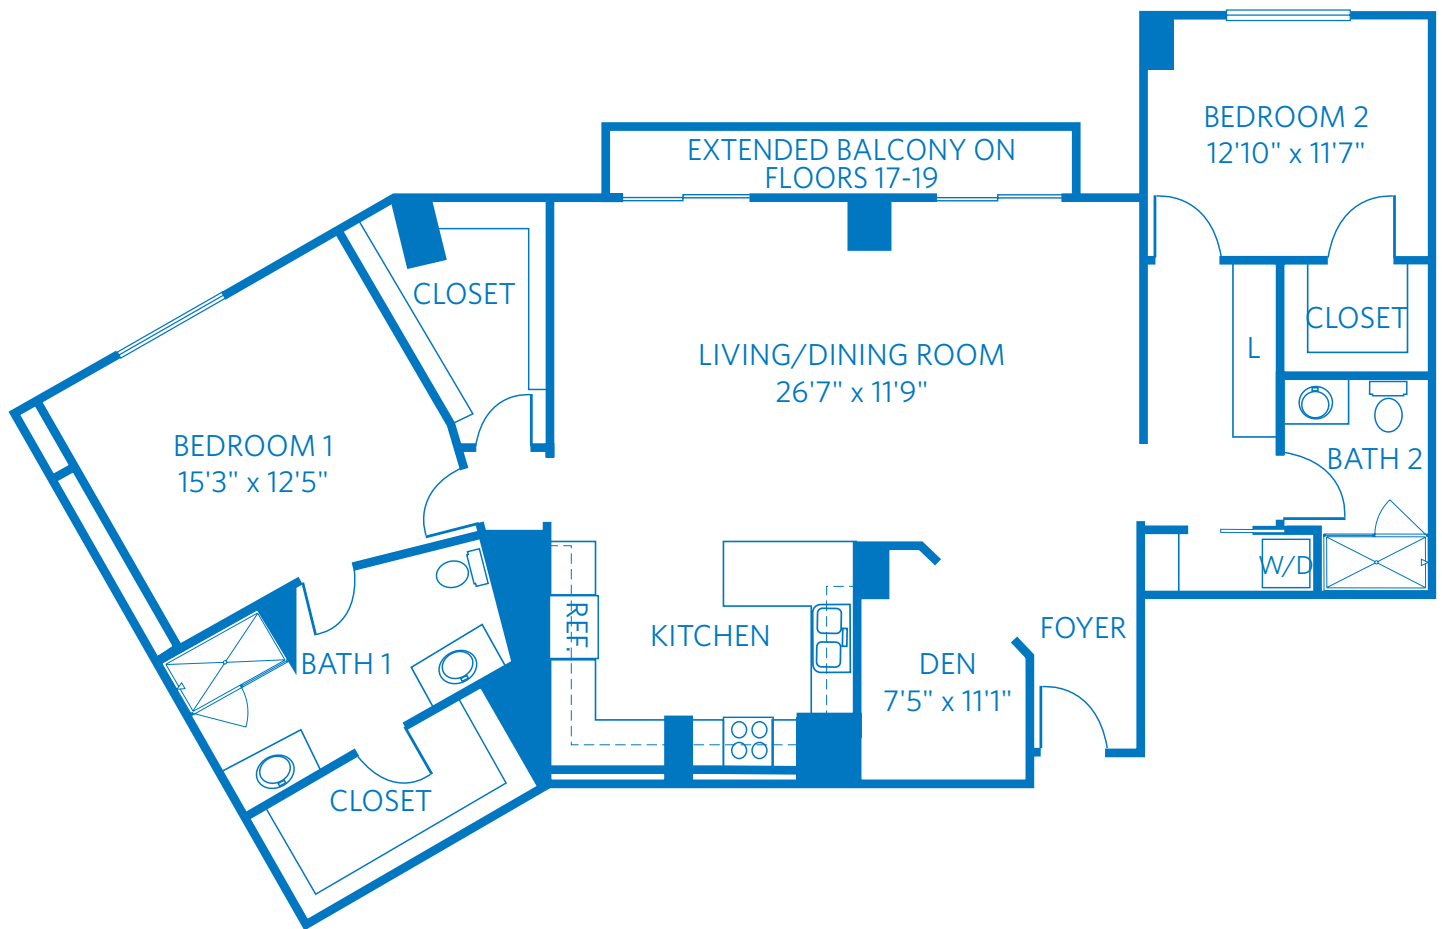

AT LA JOLLA VILLAGE

Redefining
SENIOR
LIVING

LUCIDO

2 Bedroom + Den + 2 Bath
1,660 Square Feet

8515 Costa Verde Blvd, San Diego, CA 92122

888.960.4902

Learn more at SanDiego.ViLiving.com

All plans and dimensions are approximate.
The community reserves the right to make changes.

AT LA JOLLA VILLAGE

Redefining
SENIOR
LIVING

LUCIDO

2 Bedroom + Den + 2 Bath

1,660 Square Feet

8515 Costa Verde Blvd, San Diego, CA 92122

888.960.4902

Learn more at SanDiego.ViLiving.com

Computer renderings only.
Floor plan and renderings subject to change.