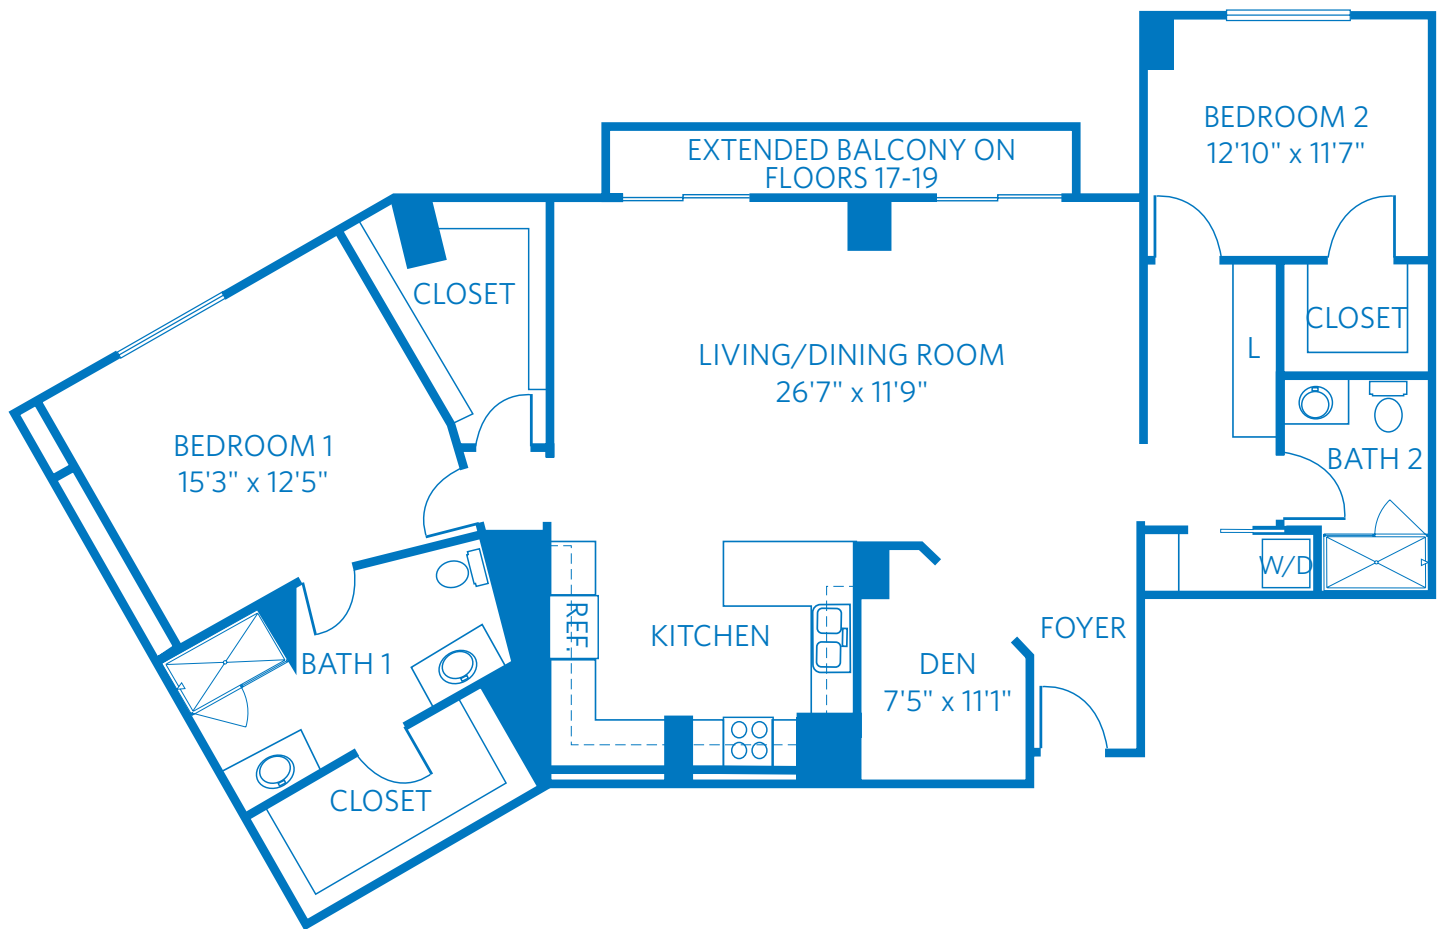

AT LA JOLLA VILLAGE

Redefining
SENIOR
LIVING

LUCIDO

2 Bedroom + Den + 2 Bath
1,660 Square Feet

8515 Costa Verde Blvd, San Diego, CA 92122

888.960.4902

Learn more at SanDiego.ViLiving.com

Computer renderings only.
Floor plan and renderings subject to change.

AT LA JOLLA VILLAGE

Redefining
SENIOR
LIVING

LUCIDO

2 Bedroom + Den + 2 Bath
1,660 Square Feet

8515 Costa Verde Blvd, San Diego, CA 92122

888.960.4902

Learn more at SanDiego.ViLiving.com

All plans and dimensions are approximate.
The community reserves the right to make changes.