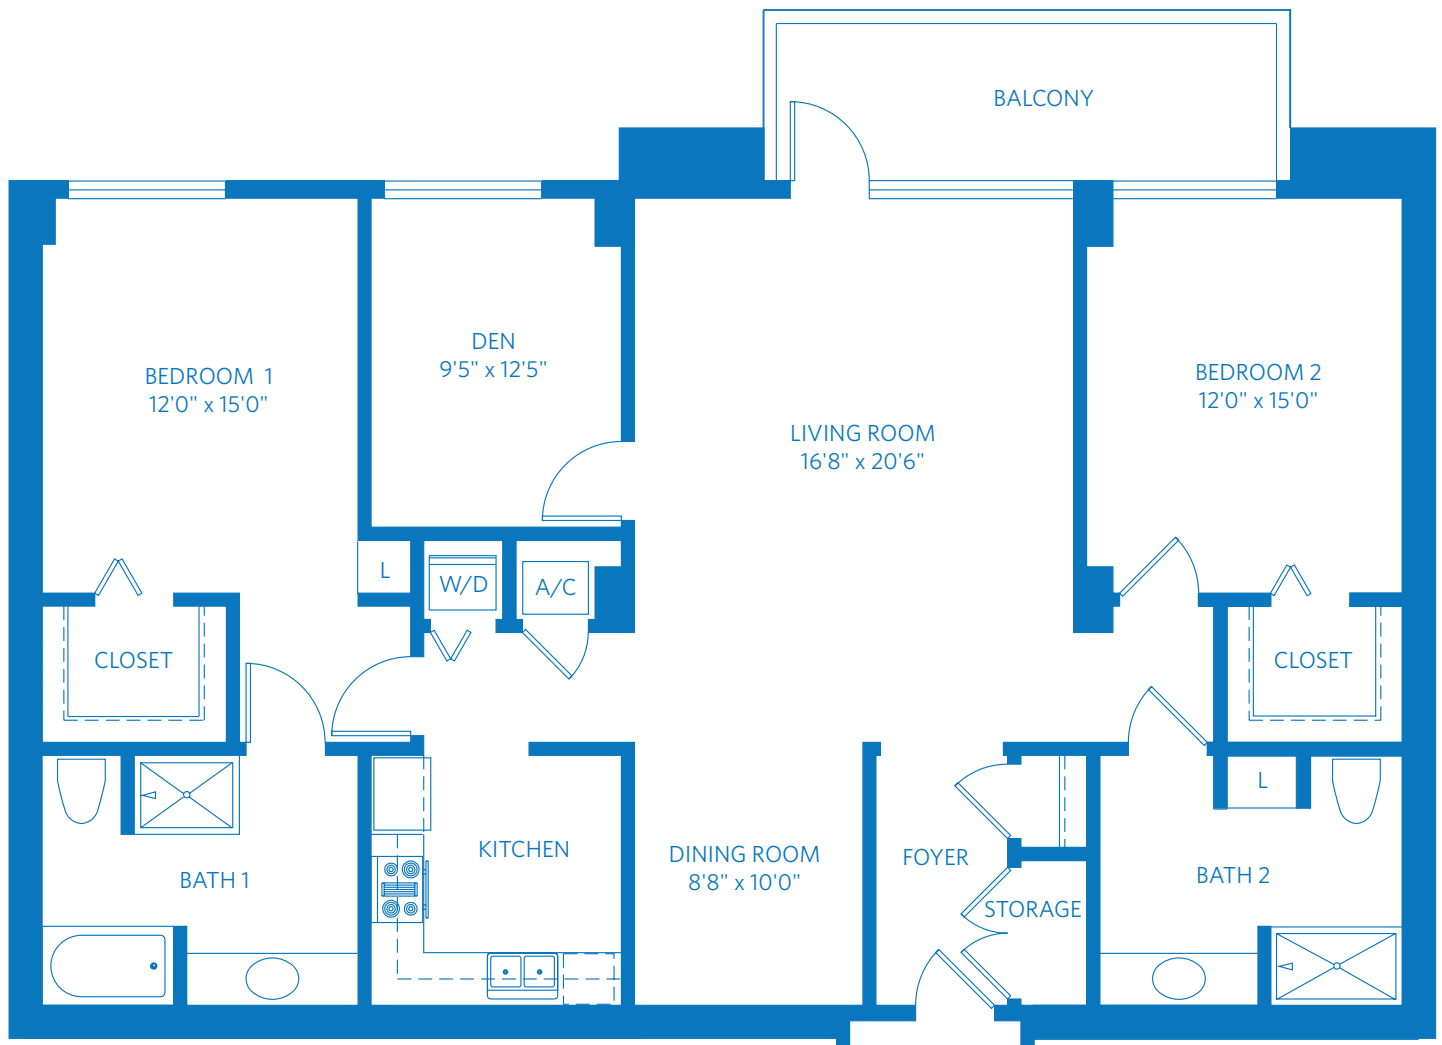

AT LA JOLLA VILLAGE

Redefining
SENIOR
LIVING

JARDINES

2 Bedroom + Den + 2 Bath
1,720 Square Feet

8515 Costa Verde Blvd, San Diego, CA 92122

888.960.4902

Learn more at SanDiego.ViLiving.com

Computer renderings only.
Floor plan and renderings subject to change.

AT LA JOLLA VILLAGE

Redefining
SENIOR
LIVING

JARDINES

2 Bedroom + Den + 2 Bath
1,720 Square Feet

8515 Costa Verde Blvd, San Diego, CA 92122

888.960.4902

Learn more at SanDiego.ViLiving.com

All plans and dimensions are approximate.
The community reserves the right to make changes.