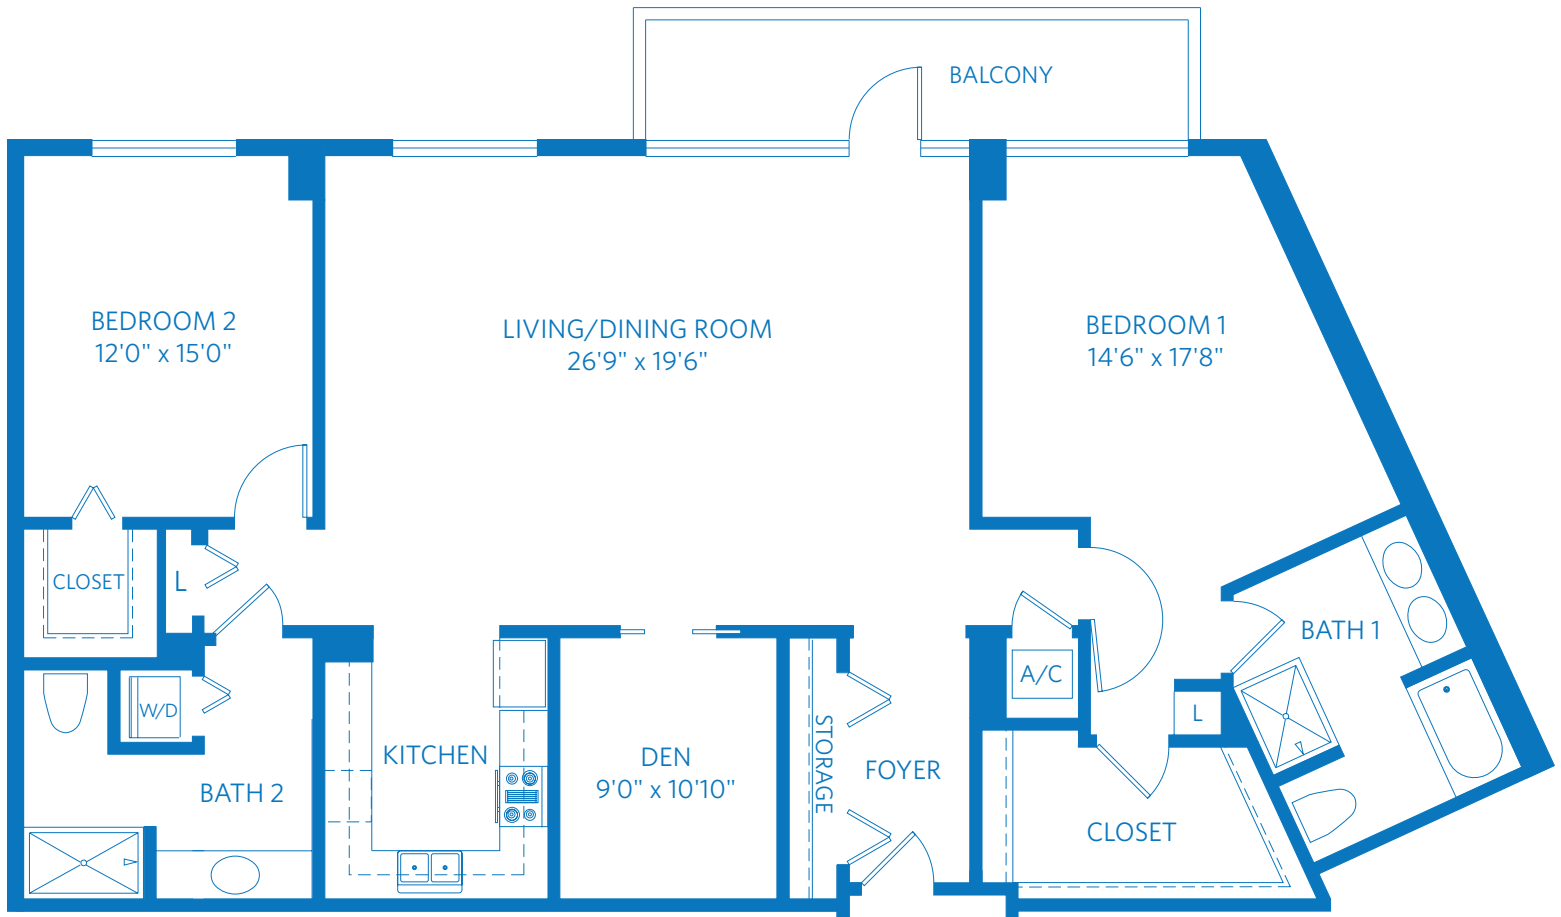

AT LA JOLLA VILLAGE

Redefining
SENIOR
LIVING

CORTEZ

2 Bedroom + Den + 2 Bath
1,826 Square Feet

8515 Costa Verde Blvd, San Diego, CA 92122

888.960.4902

Learn more at SanDiego.ViLiving.com

Computer renderings only.
Floor plan and renderings subject to change.

AT LA JOLLA VILLAGE

Redefining
SENIOR
LIVING

CORTEZ

2 Bedroom + Den + 2 Bath
1,826 Square Feet

8515 Costa Verde Blvd, San Diego, CA 92122
888.960.4902
Learn more at SanDiego.ViLiving.com

All plans and dimensions are approximate.
The community reserves the right to make changes.