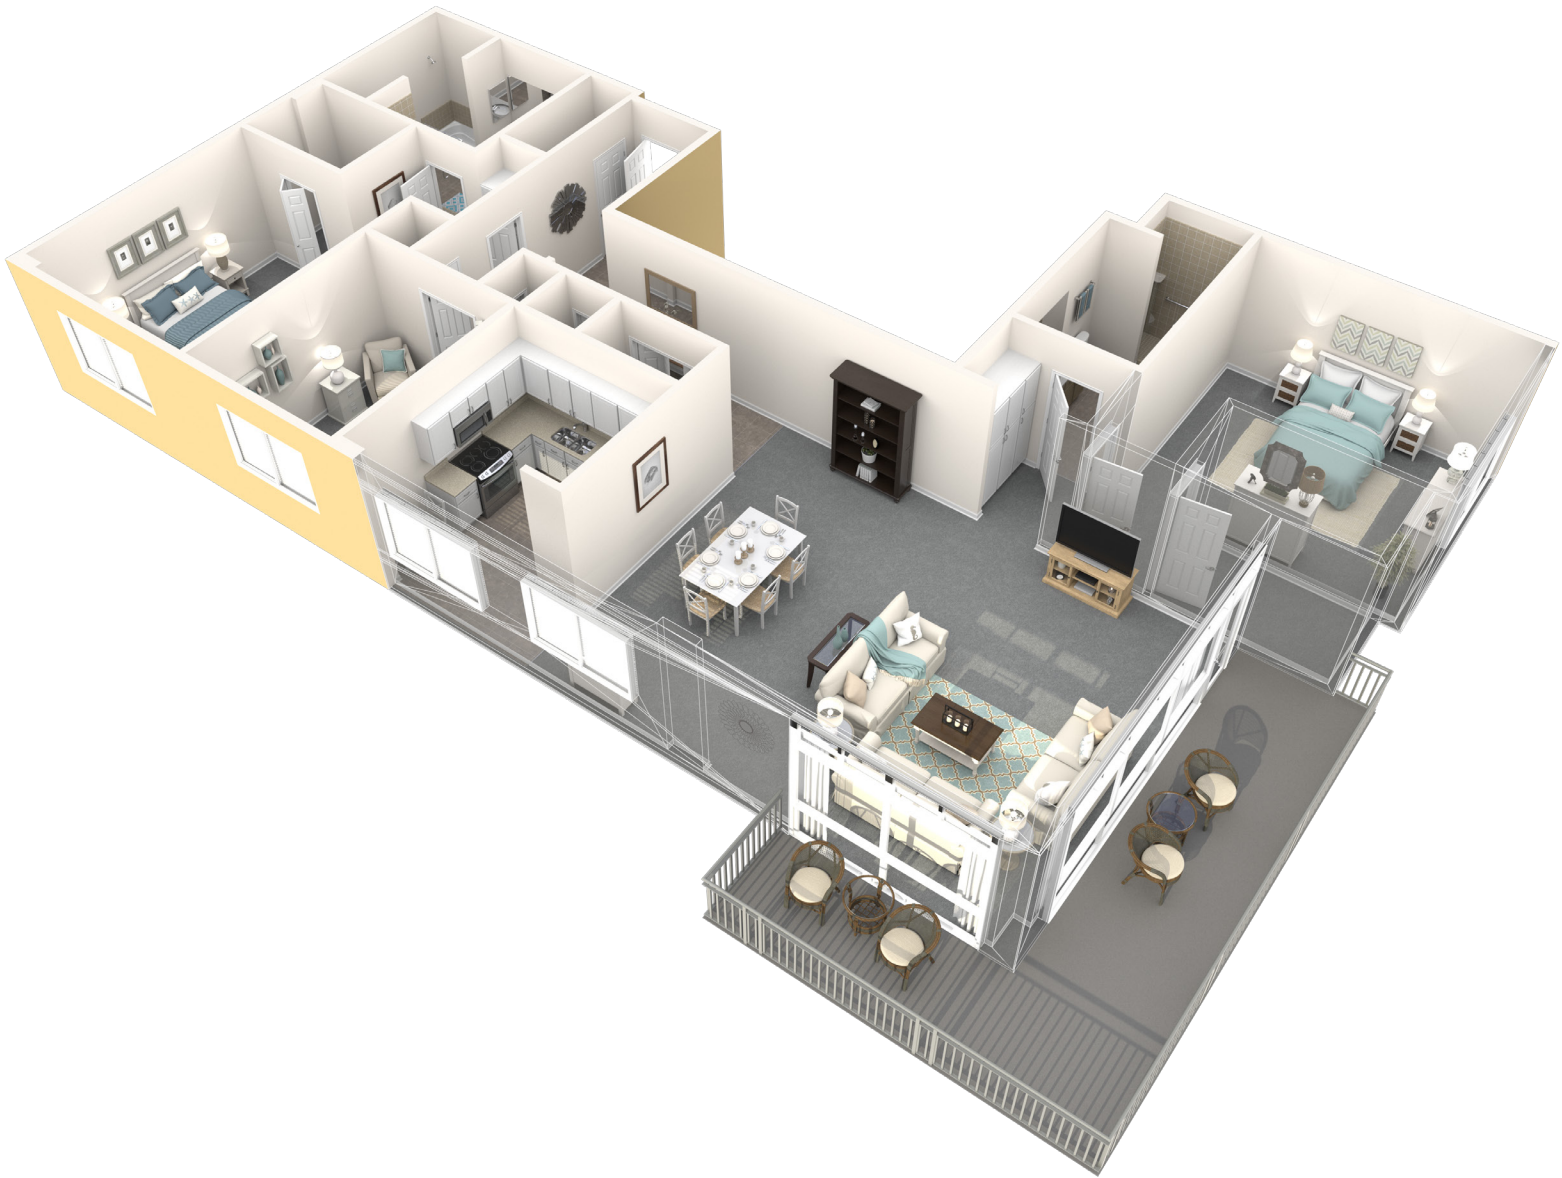

AT LA JOLLA VILLAGE

Redefining
SENIOR
LIVING

TROPICAL

2 Bedroom + Den + 2 Bath
2,034 Square Feet

8515 Costa Verde Blvd, San Diego, CA 92122

888.960.4902

Learn more at SanDiego.ViLiving.com

Computer renderings only.
Floor plan and renderings subject to change.

AT LA JOLLA VILLAGE

Redefining
SENIOR
LIVING

TROPICAL

2 Bedroom + Den + 2 Bath
2,034 Square Feet

8515 Costa Verde Blvd, San Diego, CA 92122

888.960.4902

Learn more at SanDiego.ViLiving.com

All plans and dimensions are approximate.
The community reserves the right to make changes.