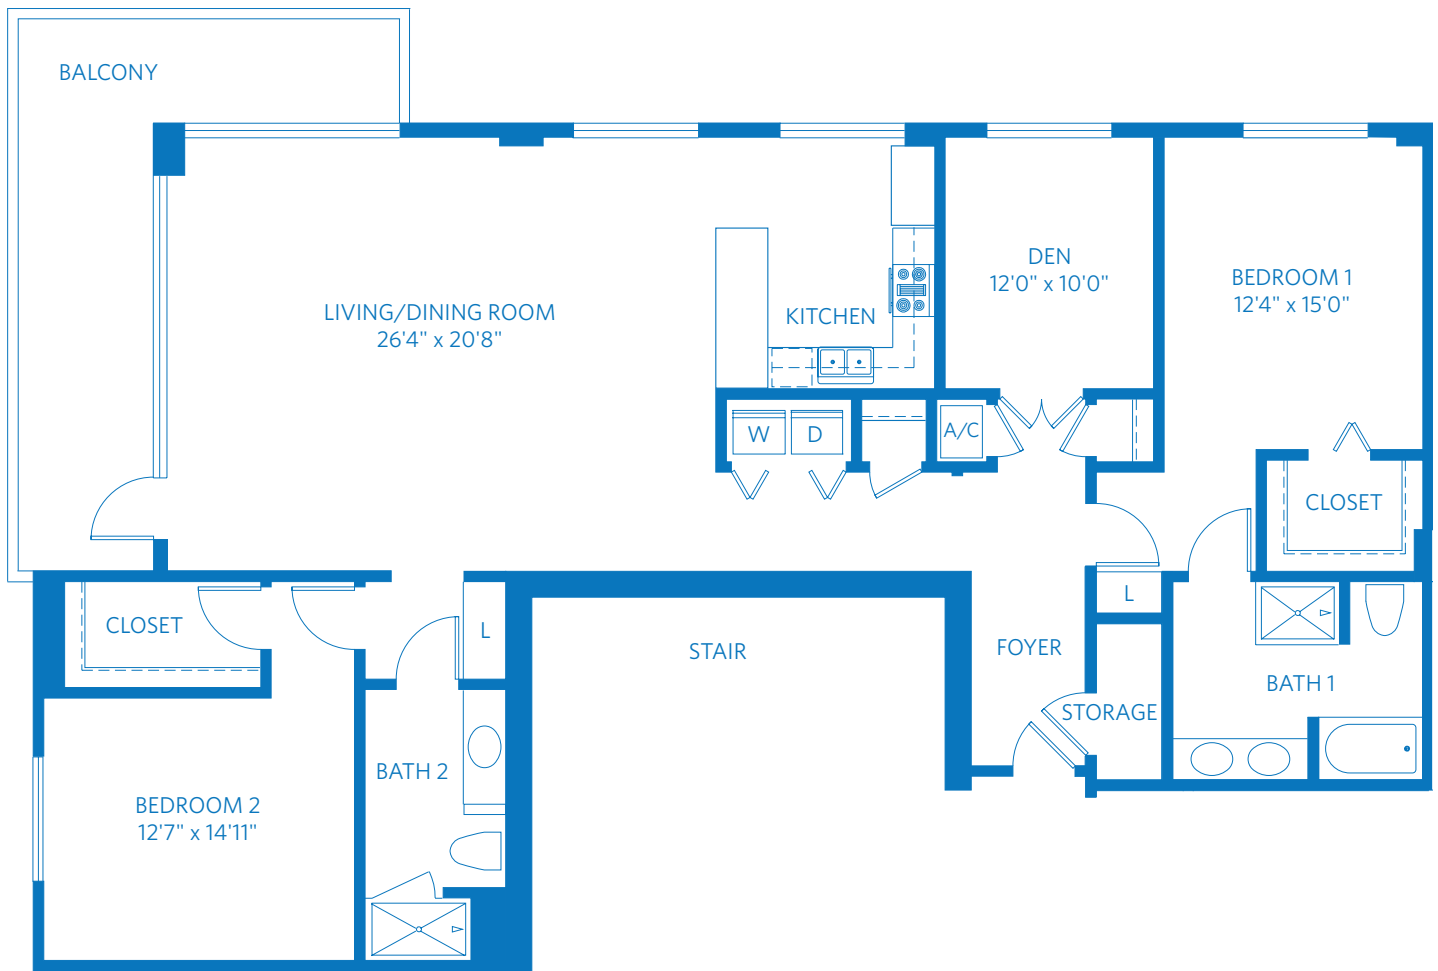

AT LA JOLLA VILLAGE

Redefining
SENIOR
LIVING

TROPICAL

2 Bedroom + Den + 2 Bath
2,034 Square Feet

8515 Costa Verde Blvd, San Diego, CA 92122

888.960.4902

Learn more at SanDiego.ViLiving.com

Computer renderings only.
Floor plan and renderings subject to change.

AT LA JOLLA VILLAGE

Redefining
SENIOR
LIVING

TROPICAL

2 Bedroom + Den + 2 Bath
2,034 Square Feet

8515 Costa Verde Blvd, San Diego, CA 92122

888.960.4902

Learn more at SanDiego.ViLiving.com

All plans and dimensions are approximate.
The community reserves the right to make changes.