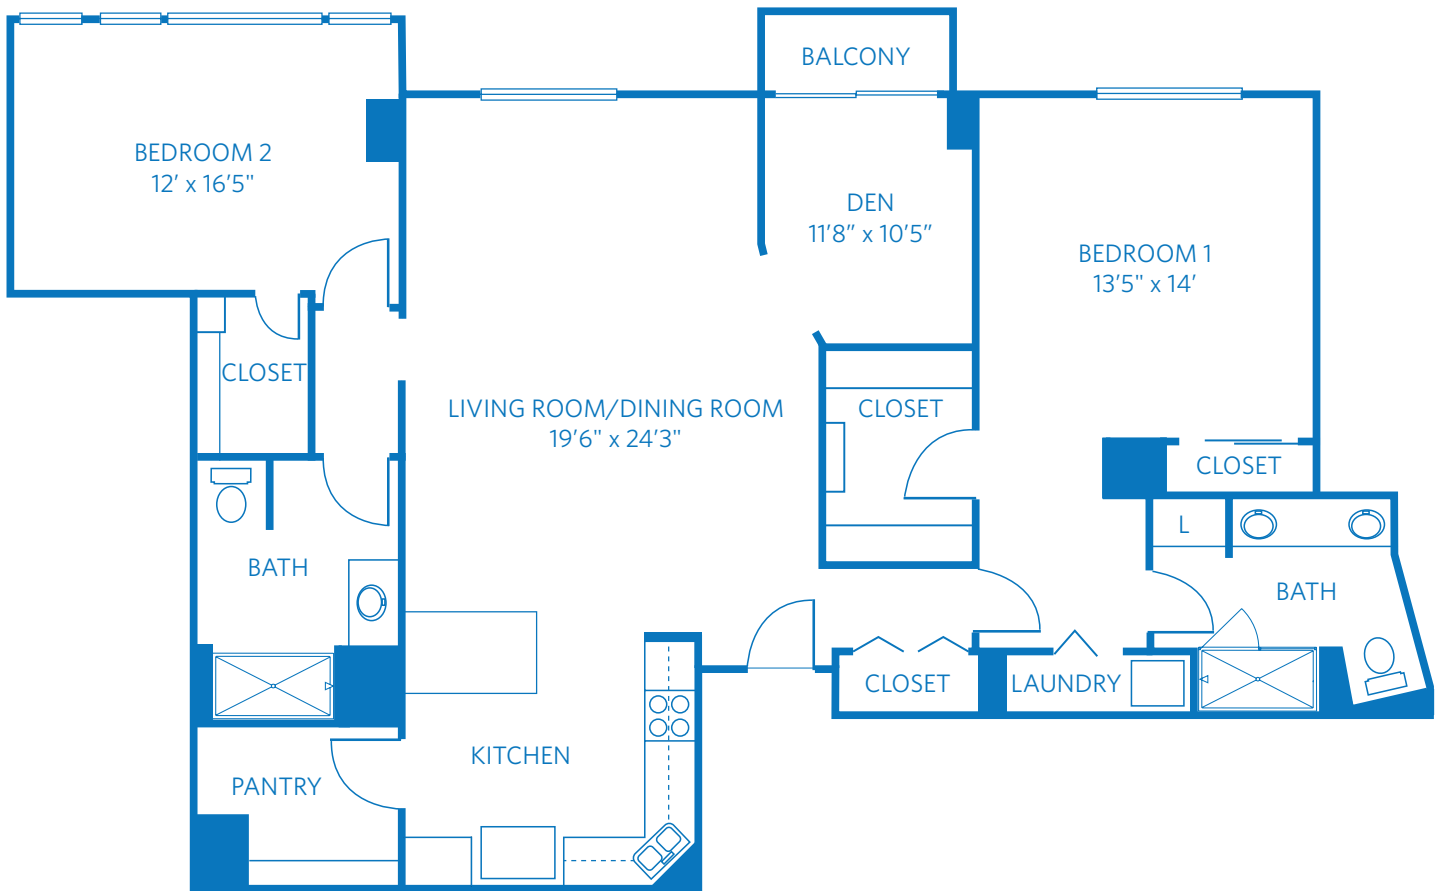

AT LA JOLLA VILLAGE

Redefining
SENIOR
LIVING

REGALO

2 Bedroom + Den + 2 Bath
1,768 Square Feet

8515 Costa Verde Blvd, San Diego, CA 92122

888.960.4902

Learn more at SanDiego.ViLiving.com

All plans and dimensions are approximate.
The community reserves the right to make changes.