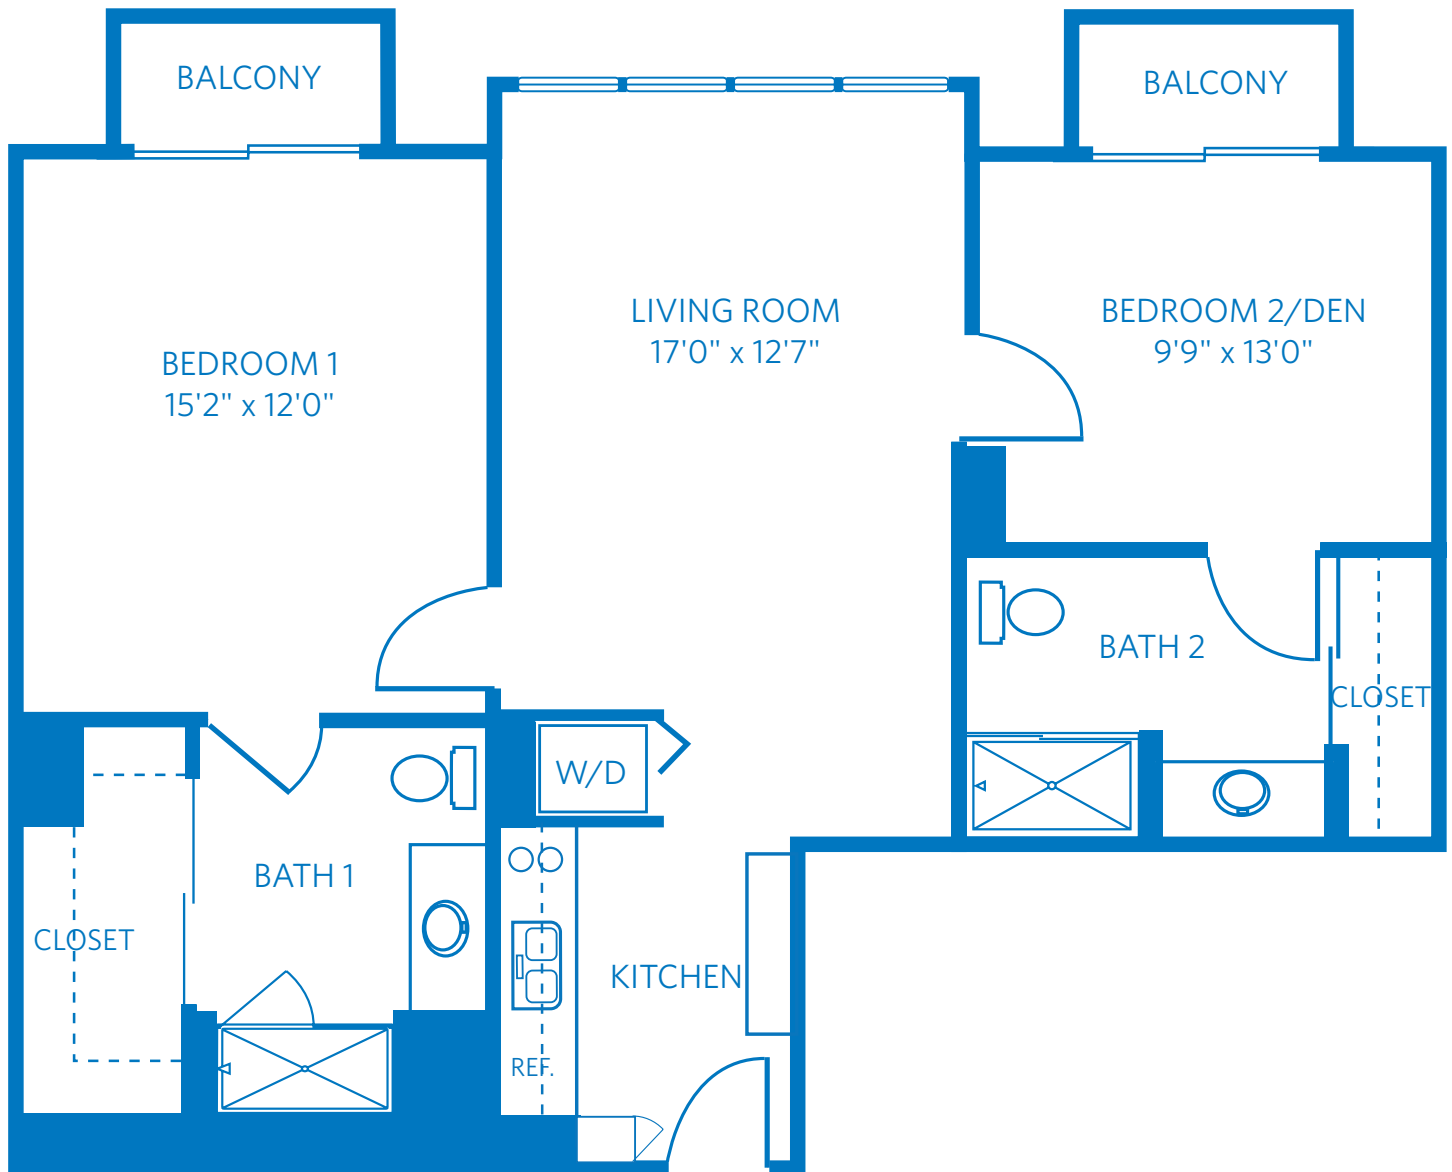

AT LA JOLLA VILLAGE

Redefining
SENIOR
LIVING

CORAZON

2 Bedroom + 2 Bath
936 Square Feet

8515 Costa Verde Blvd, San Diego, CA 92122

888.960.4902

Learn more at SanDiego.ViLiving.com

All plans and dimensions are approximate.
The community reserves the right to make changes.

AT LA JOLLA VILLAGE

Redefining
SENIOR
LIVING

CORAZON

2 Bedroom + 2 Bath

936 Square Feet

8515 Costa Verde Blvd, San Diego, CA 92122

888.960.4902

Learn more at SanDiego.ViLiving.com

Computer renderings only.
Floor plan and renderings subject to change.