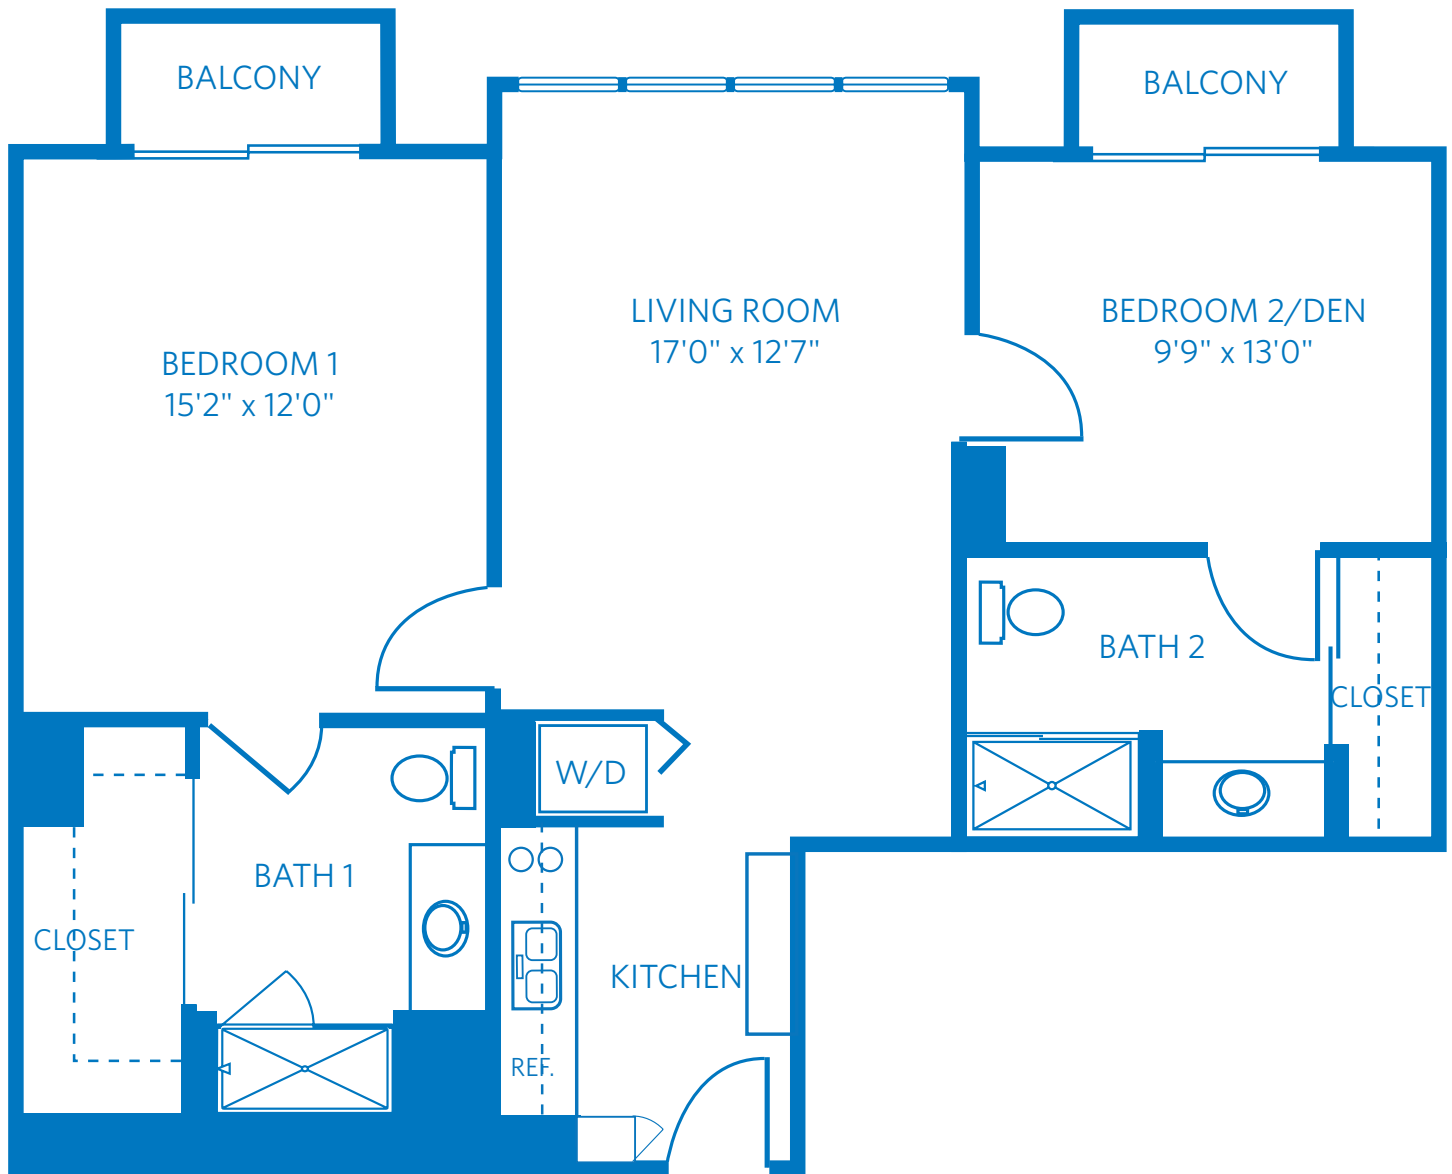

AT LA JOLLA VILLAGE

Redefining
SENIOR
LIVING

CORAZON

2 Bedroom + 2 Bath
936 Square Feet

8515 Costa Verde Blvd, San Diego, CA 92122

888.960.4902

Learn more at SanDiego.ViLiving.com

Computer renderings only.
Floor plan and renderings subject to change.

AT LA JOLLA VILLAGE

Redefining
SENIOR
LIVING

CORAZON

2 Bedroom + 2 Bath
936 Square Feet

8515 Costa Verde Blvd, San Diego, CA 92122
888.960.4902
Learn more at SanDiego.ViLiving.com

All plans and dimensions are approximate.
The community reserves the right to make changes.