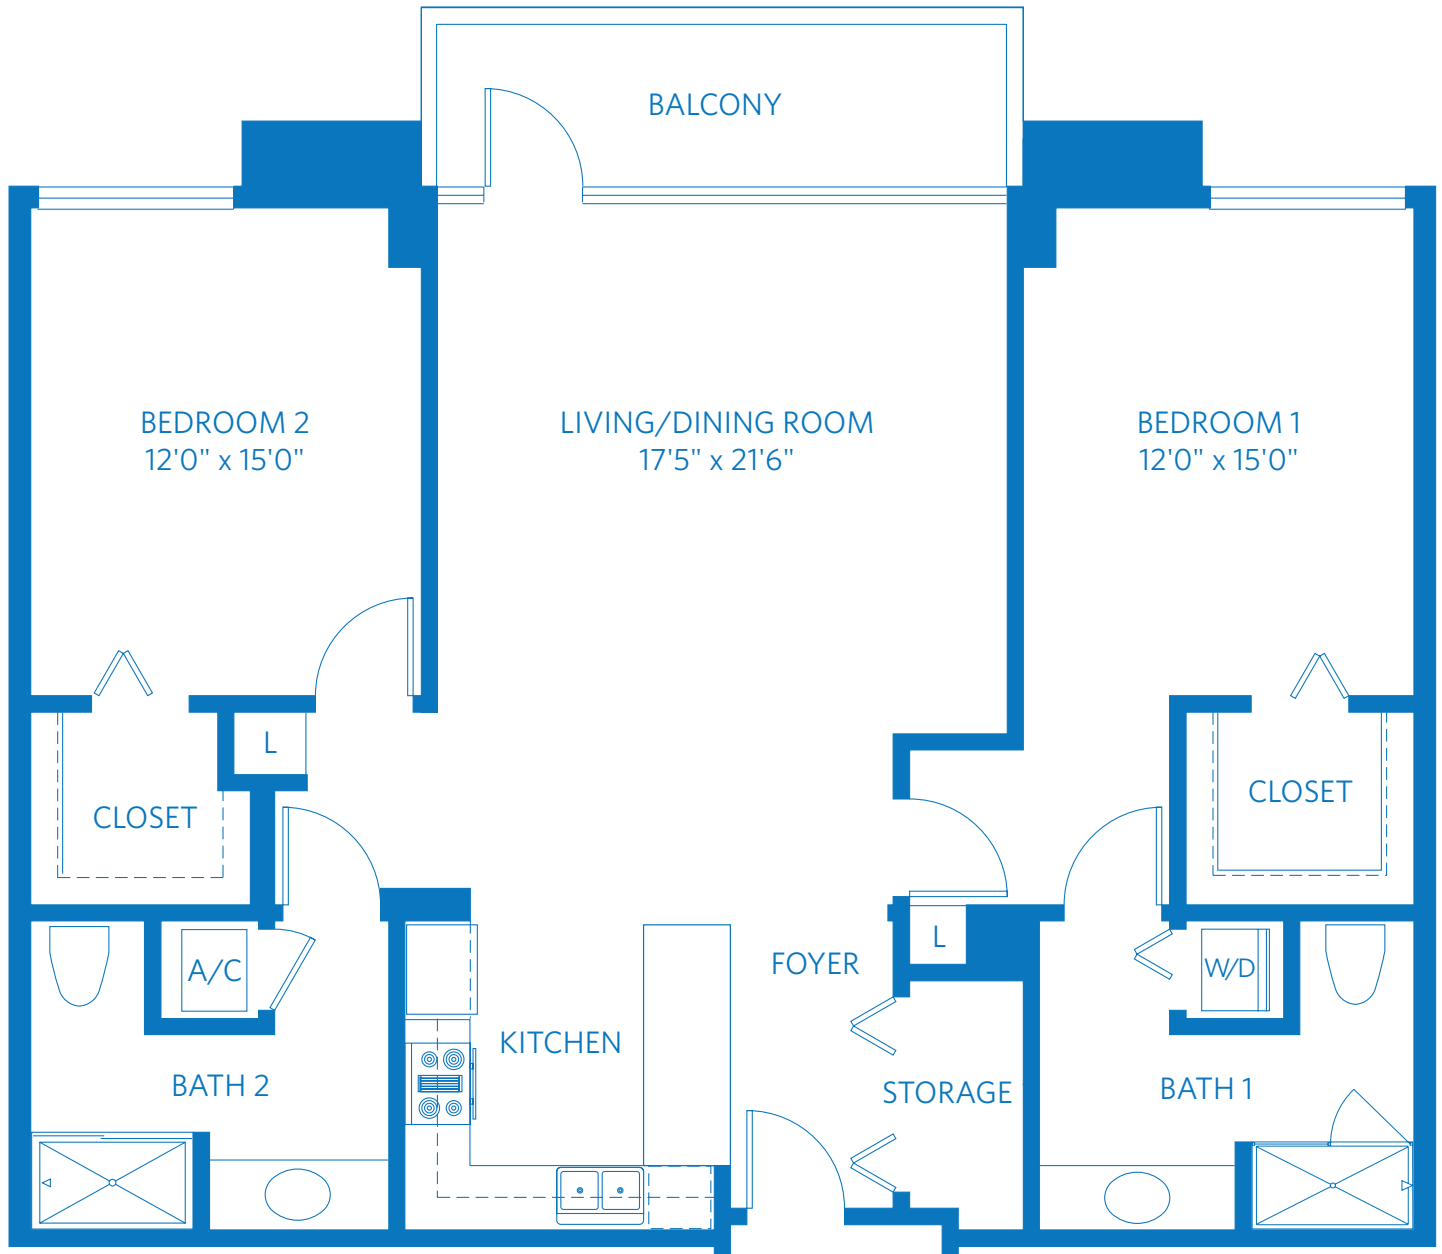

AT LA JOLLA VILLAGE

Redefining
SENIOR
LIVING

PIAZZA

2 Bedroom + 2 Bath
1,402 Square Feet

8515 Costa Verde Blvd, San Diego, CA 92122

888.960.4902

Learn more at SanDiego.ViLiving.com

Computer renderings only.
Floor plan and renderings subject to change.

AT LA JOLLA VILLAGE

Redefining
SENIOR
LIVING

PIAZZA

2 Bedroom + 2 Bath
1,402 Square Feet

8515 Costa Verde Blvd, San Diego, CA 92122
888.960.4902
Learn more at SanDiego.ViLiving.com

All plans and dimensions are approximate.
The community reserves the right to make changes.