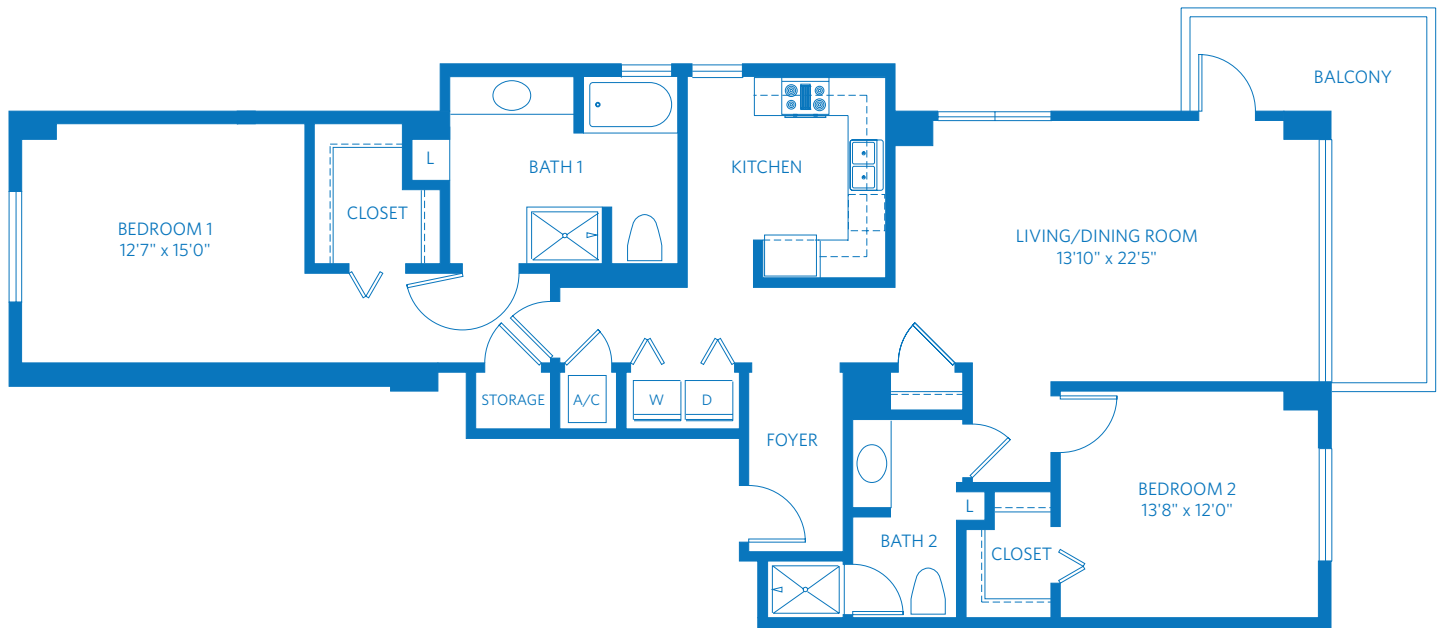

AT LA JOLLA VILLAGE

Redefining
SENIOR
LIVING

POSADA

2 Bedroom + 2 Bath
1,494 Square Feet

8515 Costa Verde Blvd, San Diego, CA 92122

888.960.4902

Learn more at SanDiego.ViLiving.com

All plans and dimensions are approximate.
The community reserves the right to make changes.

AT LA JOLLA VILLAGE

Redefining
SENIOR
LIVING

POSADA

2 Bedroom + 2 Bath
1,494 Square Feet

8515 Costa Verde Blvd, San Diego, CA 92122

888.960.4902

Learn more at SanDiego.ViLiving.com

Computer renderings only.
Floor plan and renderings subject to change.