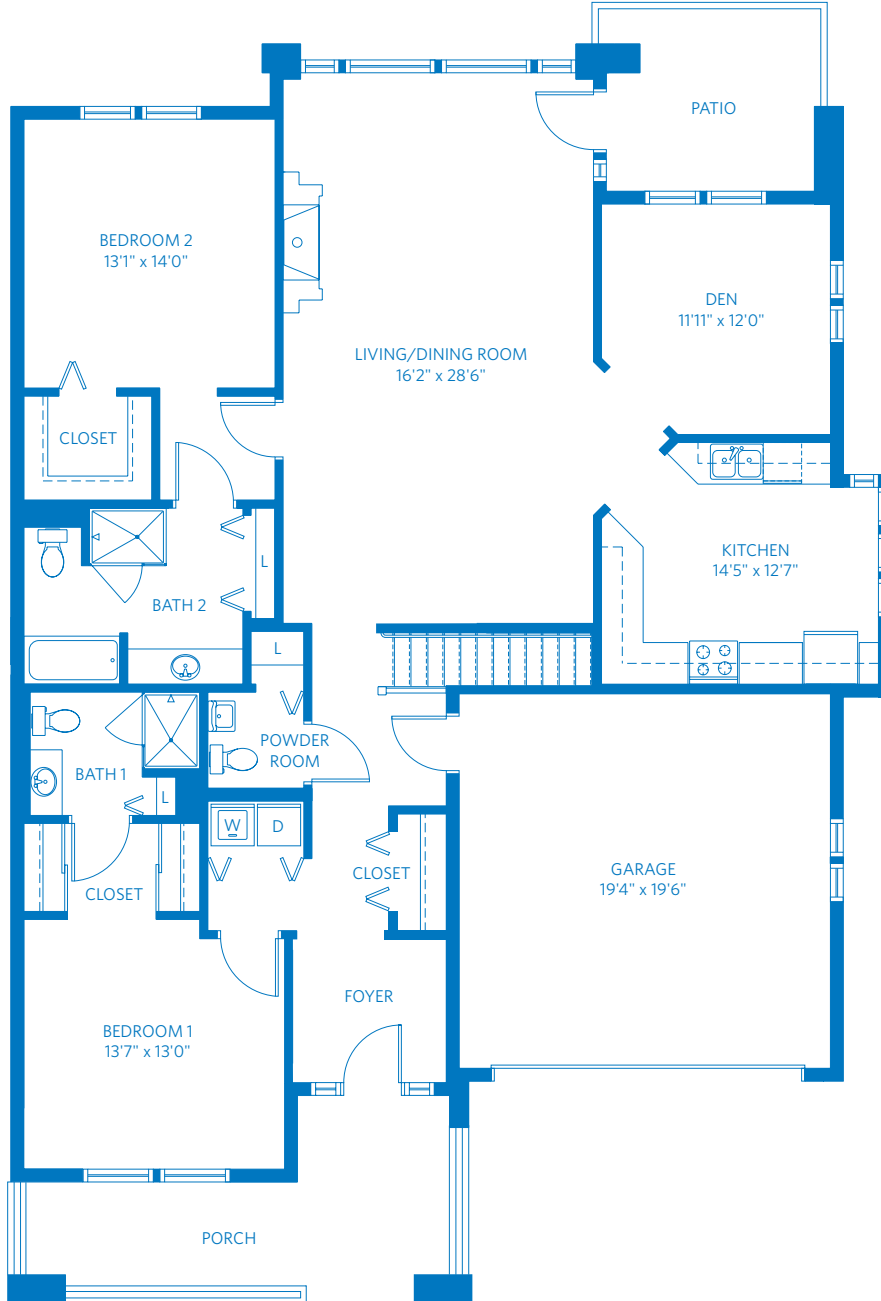

AT HIGHLANDS RANCH

Redefining
SENIOR
LIVING

ASPEN

2 Bedroom + Den + 2.5 Bath
1,893 Square Feet

2850 Classic Drive, Highlands Ranch, CO 80126

888.958.8416

Learn more at Denver.ViLiving.com

All plans and dimensions are approximate.
The community reserves the right to make changes.

AT HIGHLANDS RANCH

Redefining
SENIOR
LIVING

ASPEN

2 Bedroom + Den + 2.5 Bath
1,893 Square Feet

2850 Classic Drive, Highlands Ranch, CO 80126
888.958.8416
Learn more at Denver.ViLiving.com

Computer renderings only.
Floor plan and renderings subject to change.